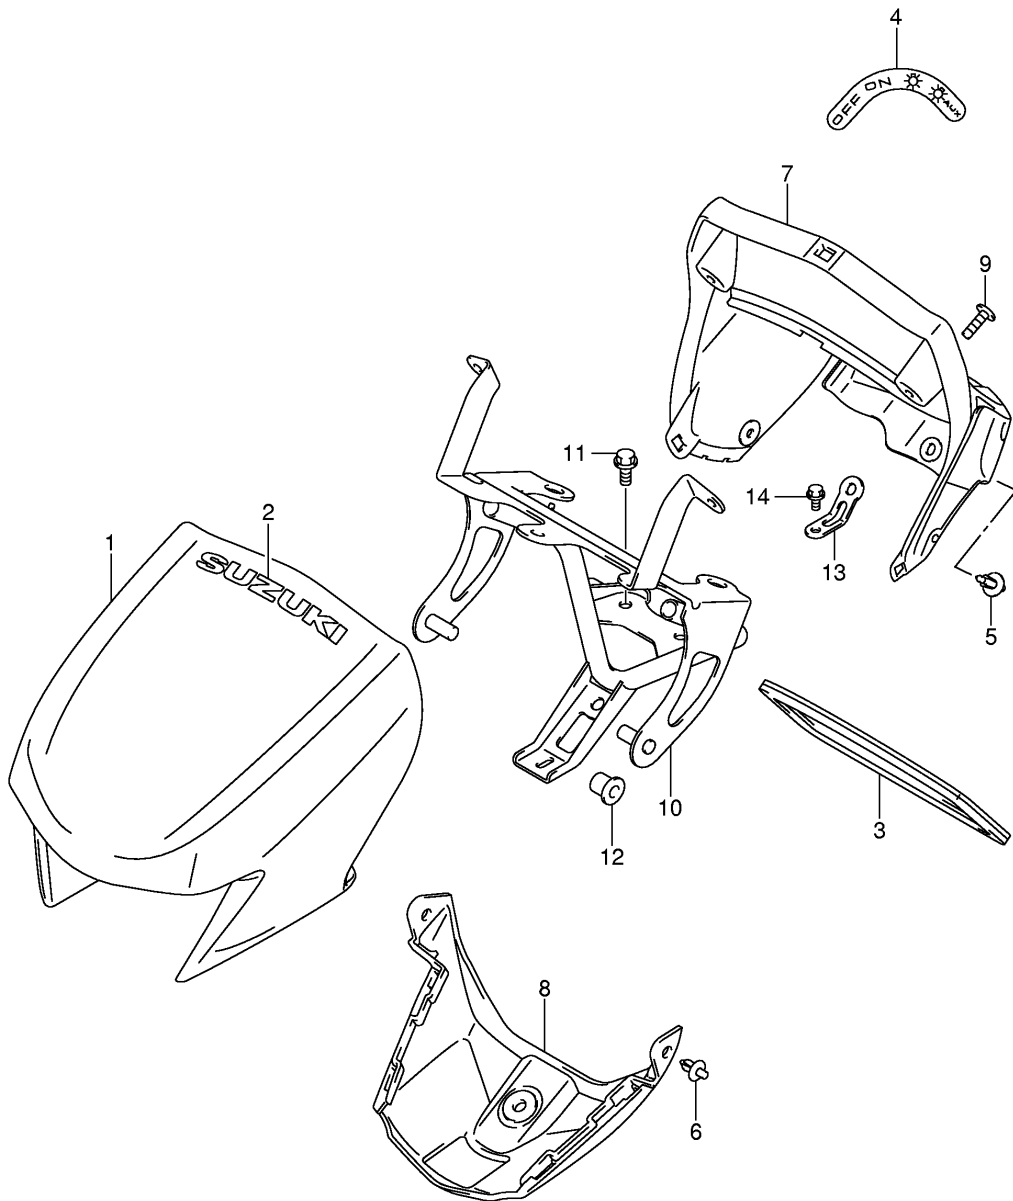

Ref No	Part No	Description
1	56311-31G00-YT8	Cover, Handle Front (green)
1	56311-31G00-YU1	Cover, Handle Front (yellow)
1	56311-31G00-YT9	Cover, Handle Front (red)
2	68171-03G20-20H	Emblem (silver)
3	56317-31G00	Molding
4	56322-31G00	Label
5	09409-06314-5PK	Clip (black)
6	09409-07333	Clip
7	56321-31G00-291	Cover, Handle Rear (black)
8	56331-31G00-291	Cover, Handle Lower (black)
9	09132-05053	Screw
10	56160-31G10	Brace, Cover
11	01550-08123	Bolt
12	09320-07016	Cushion, Headlamp
13	56191-31G00	Bracket, Meter Cover
14	01550-06103	Bolt