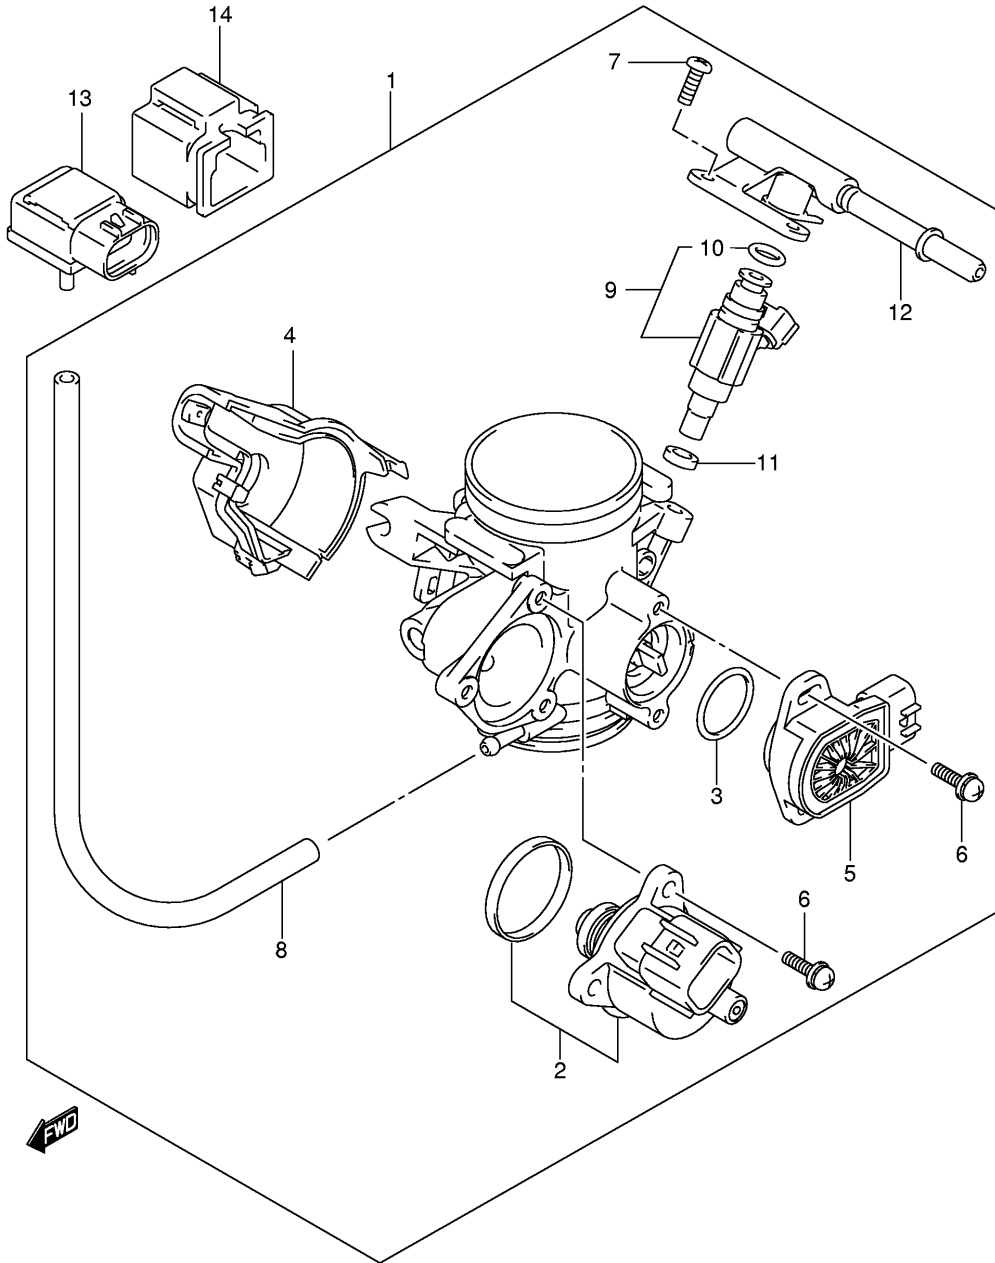

Ref No	Part No	Description
1	13400-31G00	Body Assy, Throttle
2	13520-31G00	• . Motor, Isc Stepping
3	13575-31G00	• . O Ring
4	13578-31G00	• . Cover
5	13580-31G00	• . Sensor Assy
6	13601-20G00	• . Screw
7	13602-06128	• . Screw
8	13683-10F70	• . Hose
9	15710-31G00	• . Injector Assy
10	15717-16G00	•• . O Ring
11	15722-29G00	• . Seal
12	15731-31G00	• . Delivery Pipe
13	15620-10G00	Sensor, Air Pressure
14	15625-10G00	Holder, Air Pressure