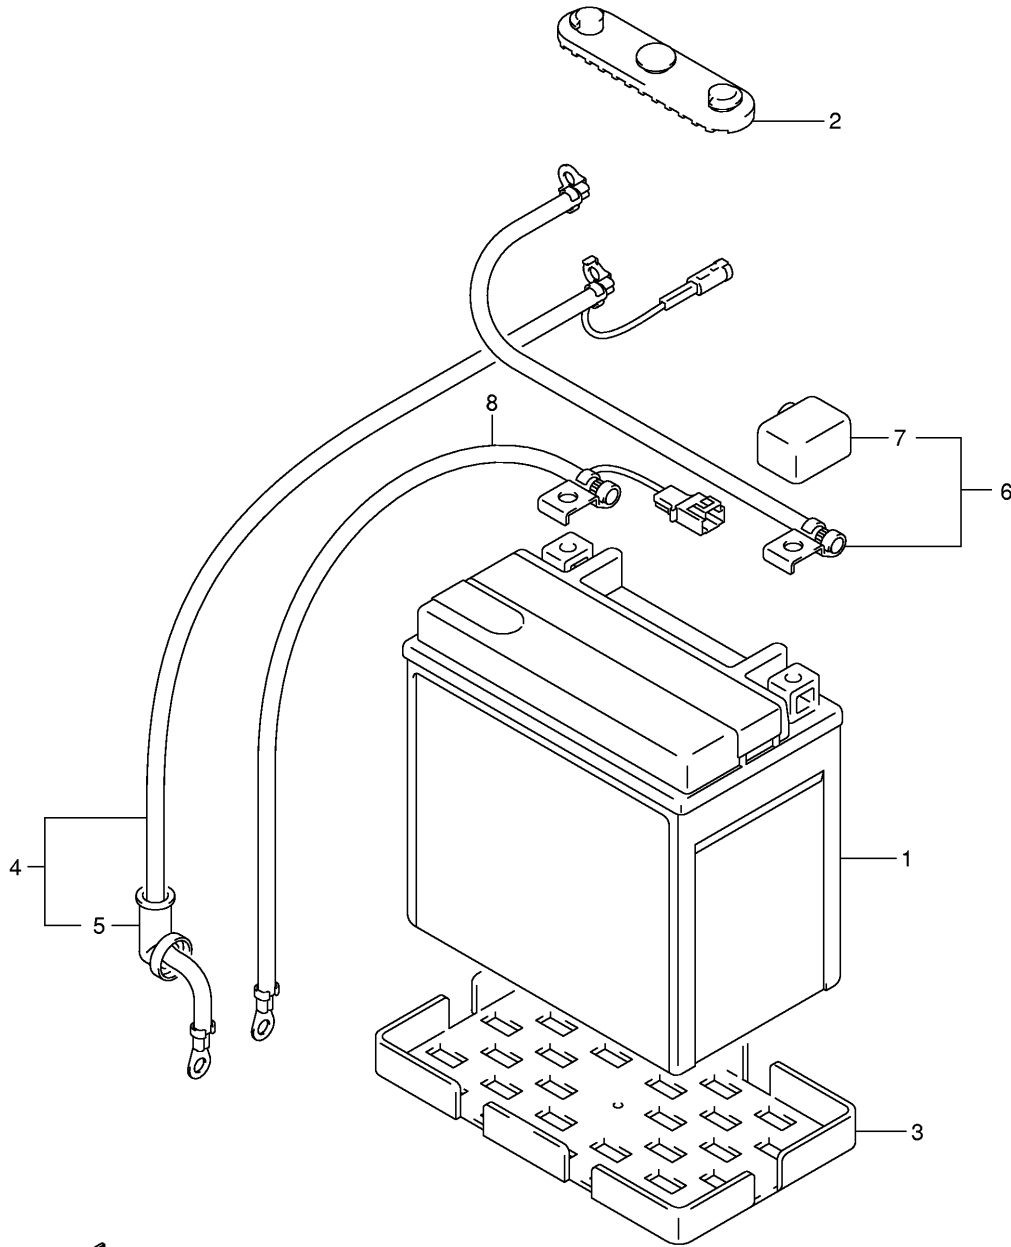

Ref No	Part No	Description
1	33610-31G00	Battery Assy (ftz16-bs,12v8ah)
2	33652-07G00	Protector, Battery
3	33652-16G00	Protector, Battery
4	33810-31G00	Wire, Starter Motor
5	31861-48B10	• . Cap, Starter Motor Lead
6	33820-31G00	Wire, Battery Plus
7	33624-16E00	• . Cap, Battery Plus Term
8	33860-31G00	Wire, Battery Minus