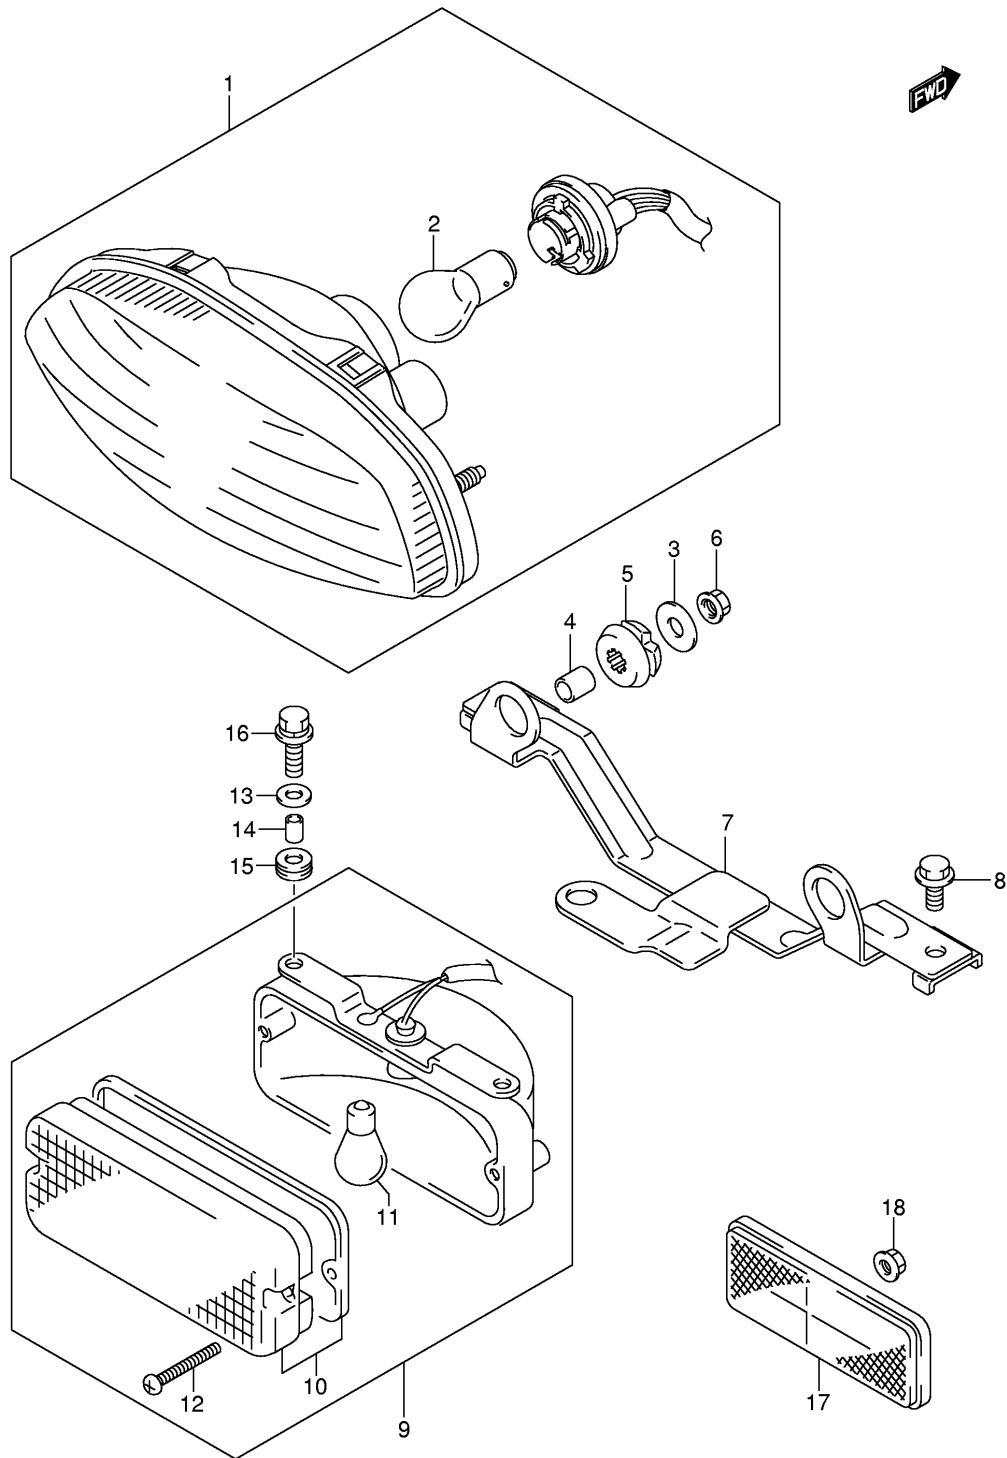

Ref No	Part No	Description
1	35710-31G00	Lamp Assy, Rear Comb
2	09471-12083	• . Bulb (12v,21/5w)
3	09160-06077	Washer, Rear Comb Lamp
4	09180-06264	Spacer, Rear Comb
5	09320-09018	Cushion, Rear Comb
6	08316-10063	Nut, Rear Comb
7	35726-31G20	Bracket, Rear Comb
8	01550-06123	Bolt, Rear Comb Bracket
9	36250-09F00	Lamp Assy, Back Up
10	36252-09F01	• . Lens Set
11	09471-12045	• . Bulb (12v21w)
12	03511-04203	• . Screw
13	09160-06079	Washer (6.5x16x1.2)
14	09180-06248	Spacer (6.1x8x9.5)
15	09320-08501	Cushion
16	01550-06203	Bolt
17	35970-07F00	Reflector Assy, Rear
18	08316-10053	Nut, Rear Rr