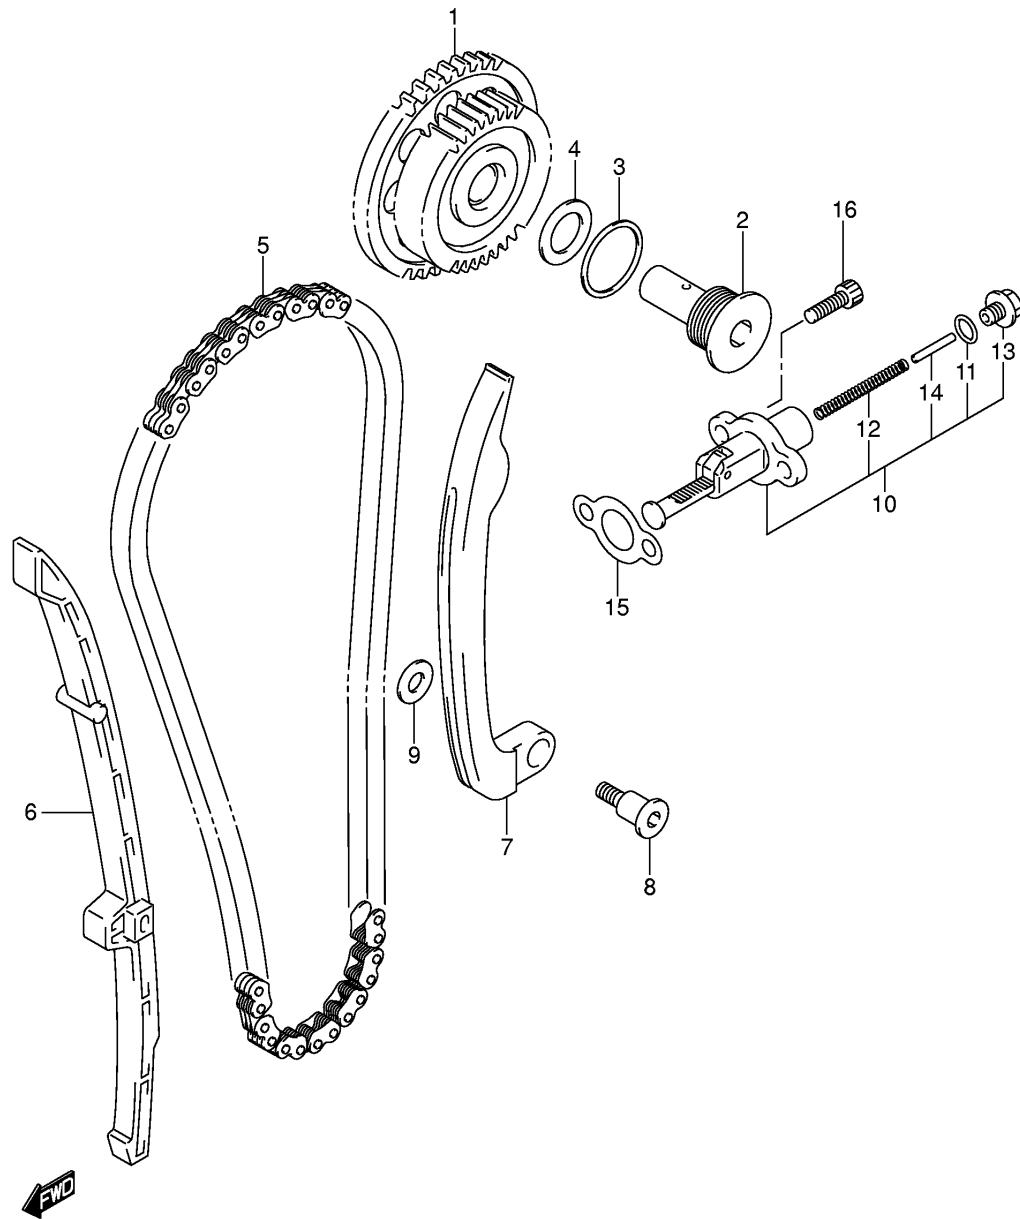

Ref No	Part No	Description
1	12750-31G00	Gear, Cam Chain Id
2	12755-02F01	Shaft, Cam Chain Idler
3	09168-26001	Gasket, Idler Shaft
4	09181-15164	Shim, Cam Chain Idler, T:0.9
4	09181-15166	Shim, Cam Chain Idler, T:1.0
4	09181-15172	Shim, Cam Chain Idler, T:1.1
4	09181-15176	Shim, Cam Chain Idler, T:1.2
4	09181-15181	Shim, Cam Chain Idler, T:1.3
4	09181-15182	Shim, Cam Chain Idler, T:1.4
5	12760-31G00	Chain, Camshaft Drive
6	12771-31G00	Guide, Cam Chain
7	12811-31G00	Tensioner, Cam Chain
8	12812-31G00	Bolt, Cam Chain Tensioner
9	08211-08202	Washer
10	12830-19B02	Adjuster Assy, Tensioner
11	12832-02A00	. . O Ring
12	12833-19B00	. . Spring
13	12834-19B00	. . Plug
14	12835-19B00	. . Bar
15	12837-19B10	Gasket, Tensioner Adjuster
16	07130-06203	Bolt