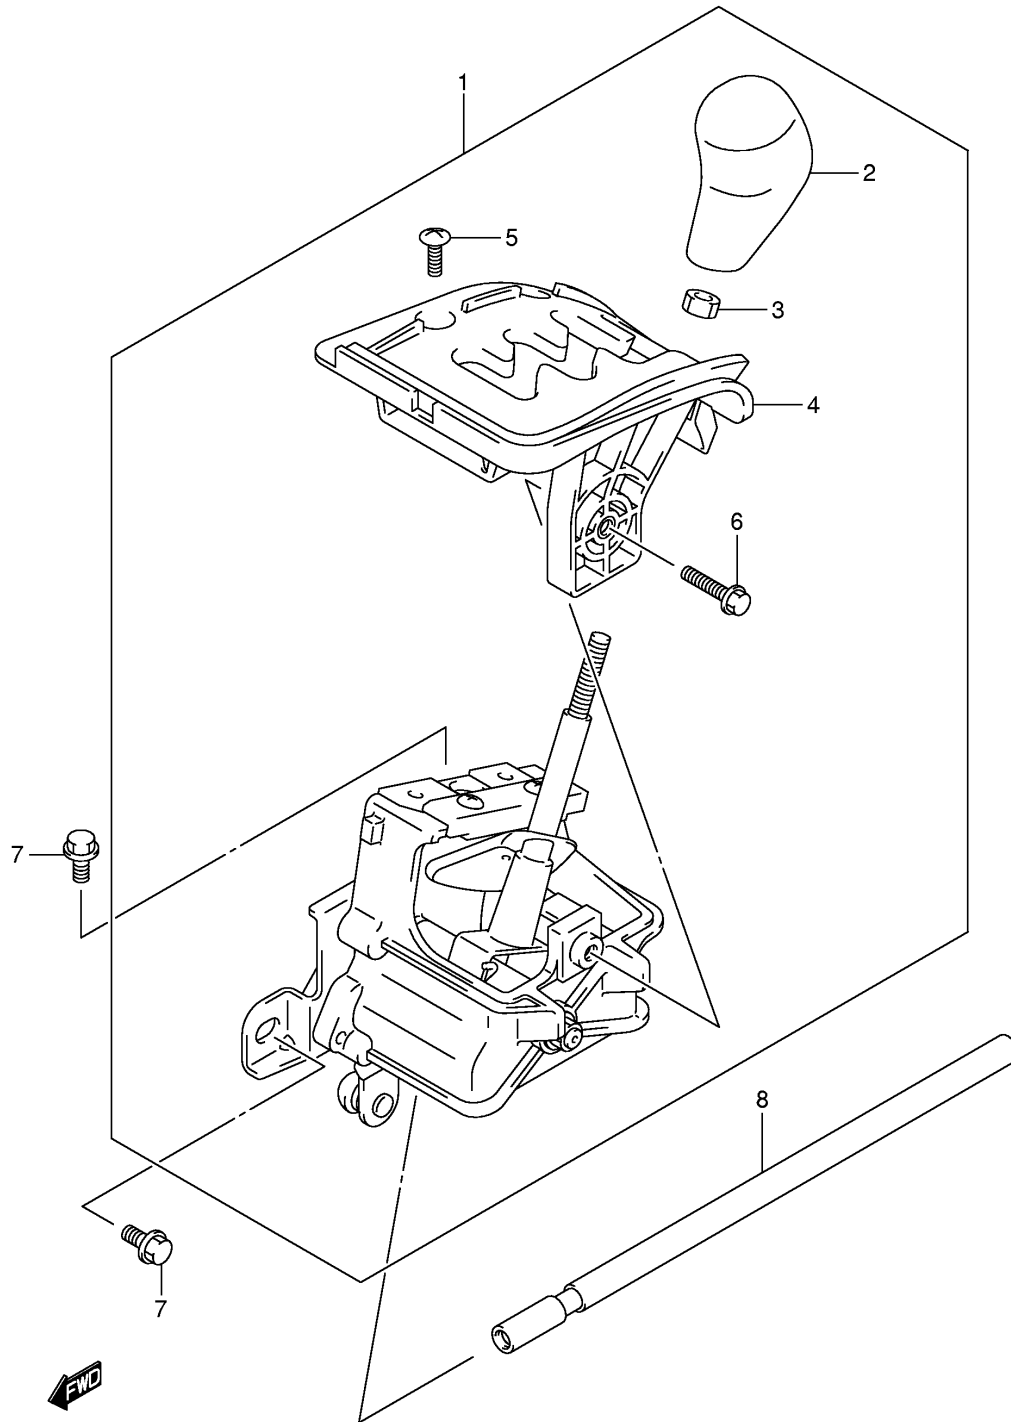

Ref No	Part No	Description
1	57800-31G00	Lever Assy, Transmission
2	57830-31G00	• Knob, T/m Lever
3	08310-00083	• Nut
4	57940-31G00	• Cover, T/m Lever
5	09139-06083	• Screw, Upper
6	02162-06253	• Bolt, Side
7	01550-08163	Bolt
8	57911-31G00	Rod, Lever