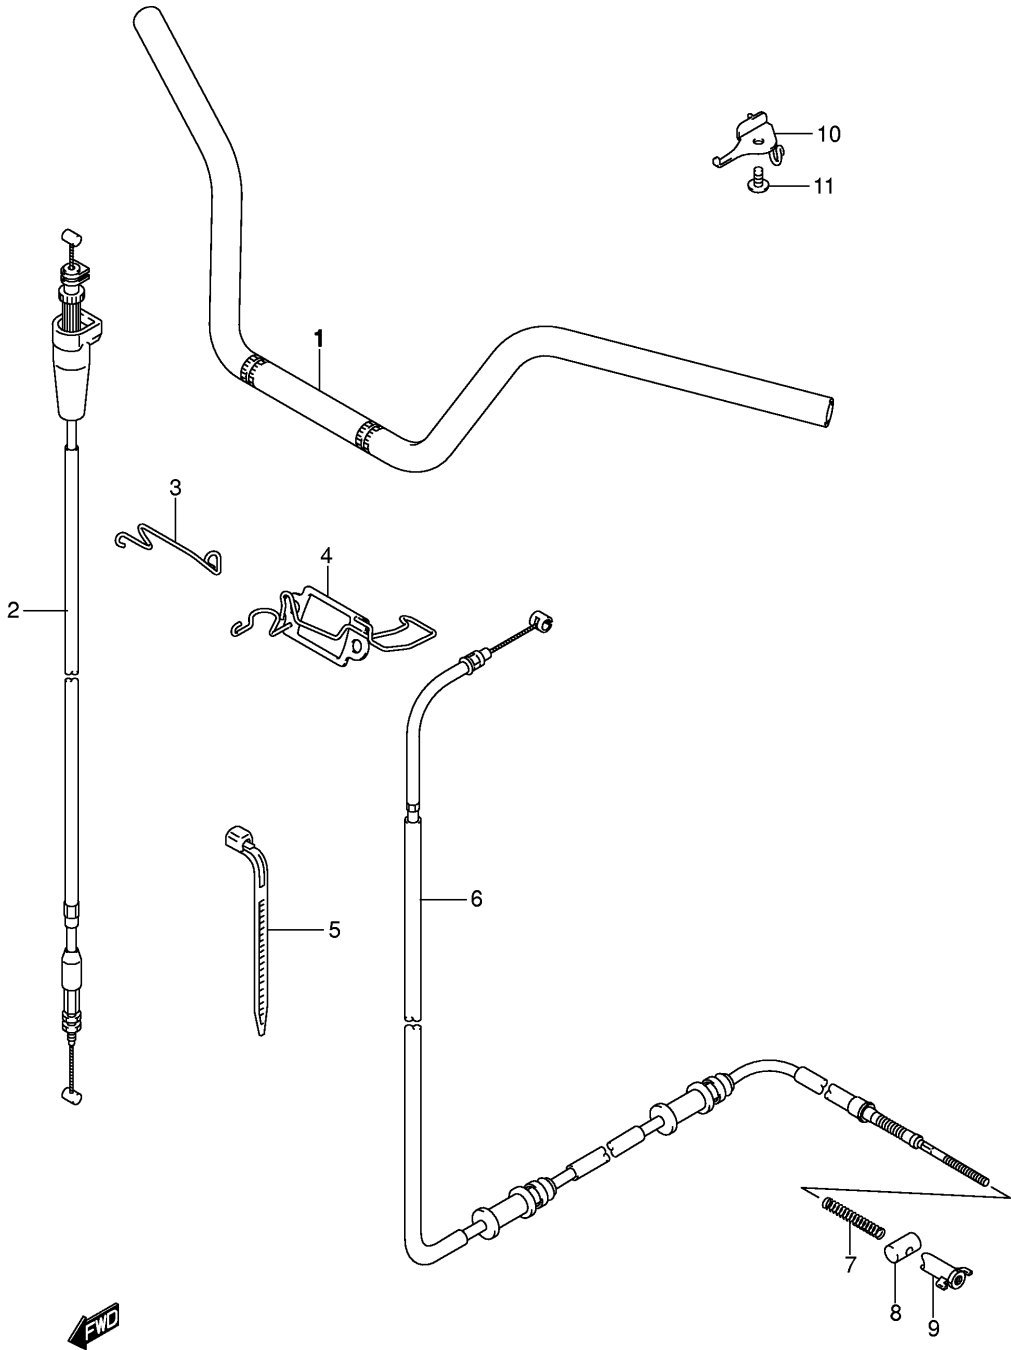

Ref No	Part No	Description
1	56111-31G00	Handle Bar
2	58300-31G00	Cable Assy, Throttle
3	58626-31G00	Guide, Throttle Cable
4	58620-31G00	Guide, Cable
5	09407-18402	Clamp
6	58810-31G00	Cable, Parking Brake
7	09440-08042	Spring
8	09209-13006	Pin
9	09150-06015	Nut
10	58620-31G10	Guide, Parking Cable
11	03542-06163	Screw