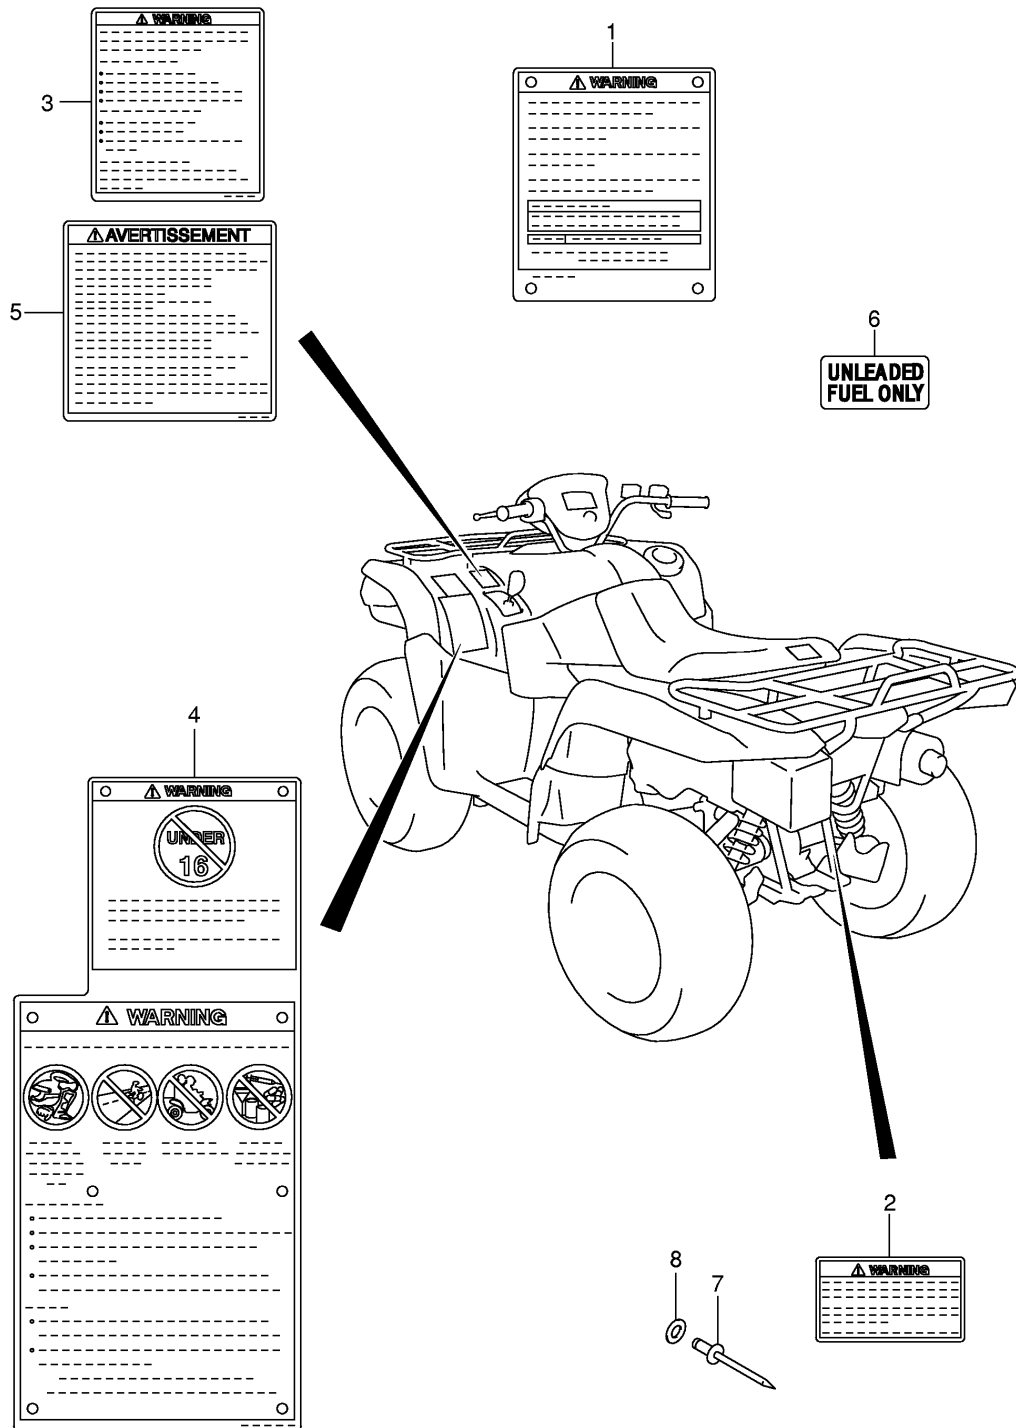

Ref No	Part No	Description
1	68332-03GE0	Label, Tire
1	68332-03GF0	Label, Tire
1	68332-31G20	Label, Tire (german)
1	68332-31G50	Label, Tire (spanish)
1	68332-31G70	Label, Tire (dutch)
1	68332-31G80	Label, Tire (portuguese)
1	68332-31G90	Label, Tire (swedish)
1	68332-31GA0	Label, Tire (finnish)
1	68332-31GC0	Label, Tire (danish)
2	68617-03G00	Label, Warning Trailer
2	68617-03G10	Label, Warning Trailer
3	68921-31G00	Label, Warning
3	68366-20B60	Label, Warning (french)
3	68921-09F20	Label, Warning (german)
3	68921-09F50	Label, Warning (spanish)
3	68921-09F70	Label, Warning (dutch)
3	68921-09F80	Label, Warning (portuguese)
3	68921-09F90	Label, Warning (swedish)
3	68921-09FA0	Label, Warning (finnish)
3	68921-09FC0	Label, Warning (danish)
4	68367-04640	Label, Age 16 (french)
4	68931-09F20	Label, Age 16 (german)
4	68931-09F50	Label, Age 16 (spanish)
4	68931-09F70	Label, Age 16 (dutch)
4	68931-09F80	Label, Age 16 (portuguese)
4	68931-09F90	Label, Age 16 (swedish)
4	68931-09FA0	Label, Age 16 (finnish)
4	68931-09FC0	Label, Age 16 (danish)
5	68633-09F00	Label, Gear Shifting
5	68633-03G00	Label, Gear Shifting
6	68623-01B00	Label, Fuel
7	68929-09F00	Rivet
8	68928-09F00	Washer
9	99011-31G50-28B	Manual, Owner's
9	99011-31G50-010	Manual, Owner's
9	99011-31G50-061	Manual, Owner's
9	99011-31G50-01L	Manual, Owner's
10	99014-20660-01A	Manual, Safety
10	99014-20660-01F	Manual, Safety
10	99014-20660-01H	Manual, Safety
10	99014-20660-01K	Manual, Safety
10	99014-20660-01T	Manual, Safety
10	99014-20660-01W	Manual, Safety
10	99014-20660-029	Manual, Safety
10	99014-20660-057	Manual, Safety
10	99014-20660-062	Manual, Safety
11	99025-05G00-010	Cassette, Tape
11	99025-05G00-061	Cassette, Tape
11	99025-05G00-01L	Cassette, Tape