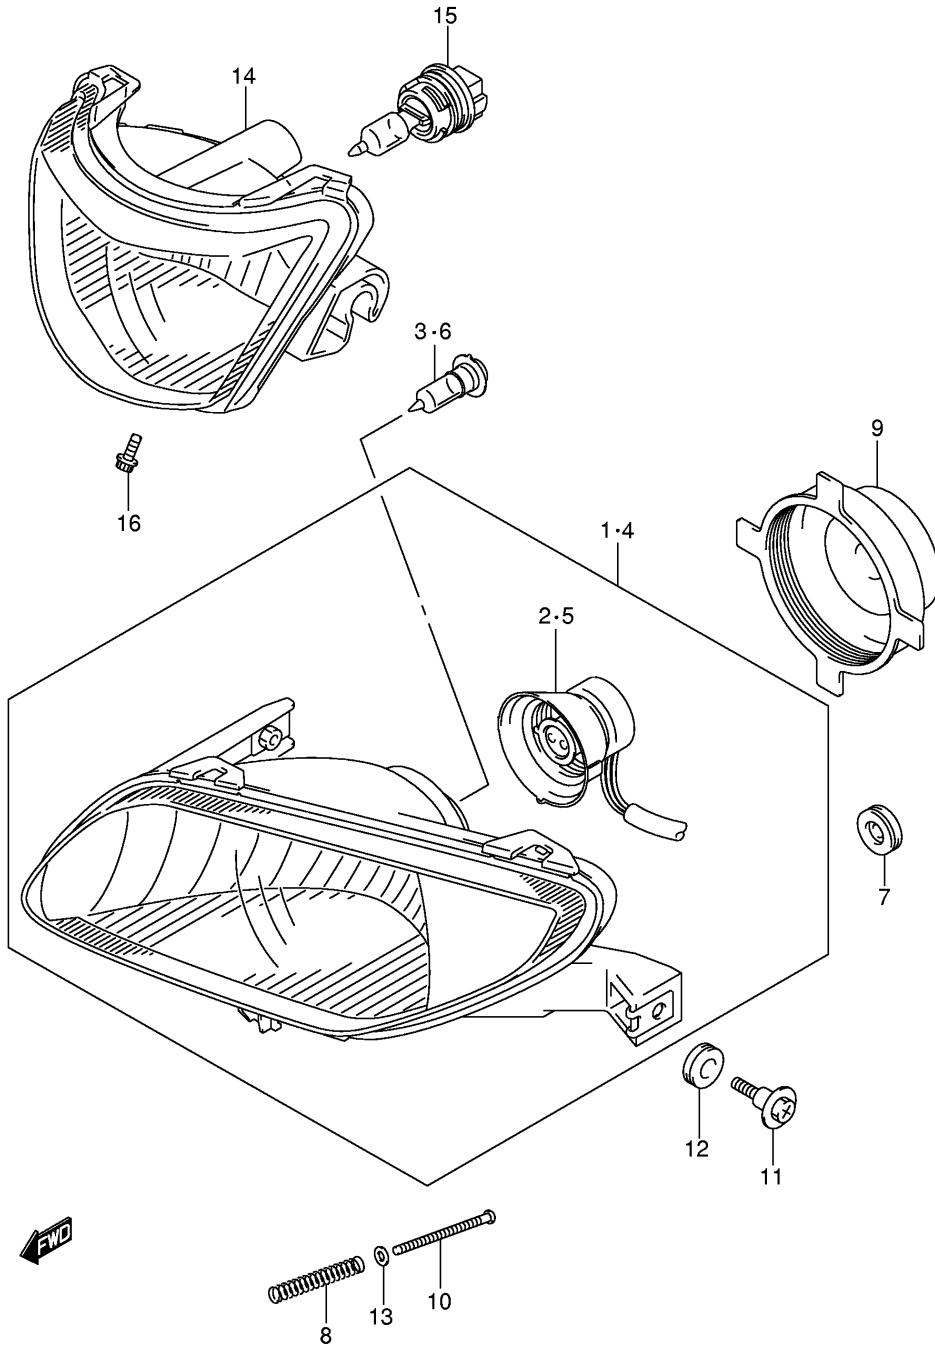

Ref No	Part No	Description

1	35100-31G00-999	Headlamp Assy, R
2	35171-31GR0	• Cord Assy, R
3	09471-12097	Bulb (14v30/30w)
4	35300-31G00-999	Headlamp Assy, L
5	35171-31GL0	• Cord Assy, L
6	09471-12097	Bulb (14v30/30w)
7	09308-07011	Grommet, Headlamp Housing
8	35154-31300	Spring, Headlamp Adjust
9	35174-31G00	Cover, Headlamp Housing
10	09125-04031	Screw, Headlamp Adjust
11	09139-06118	Screw, Headlamp
12	09320-10501	Cushion, Headlamp
13	08322-01043	Washer, Headlamp
14	35100-31GA0-999	Headlamp Assy, Aux
15	09471-12217	Bulb (12v,40/40w)
16	07120-05123	Bolt, Headlamp Adjust