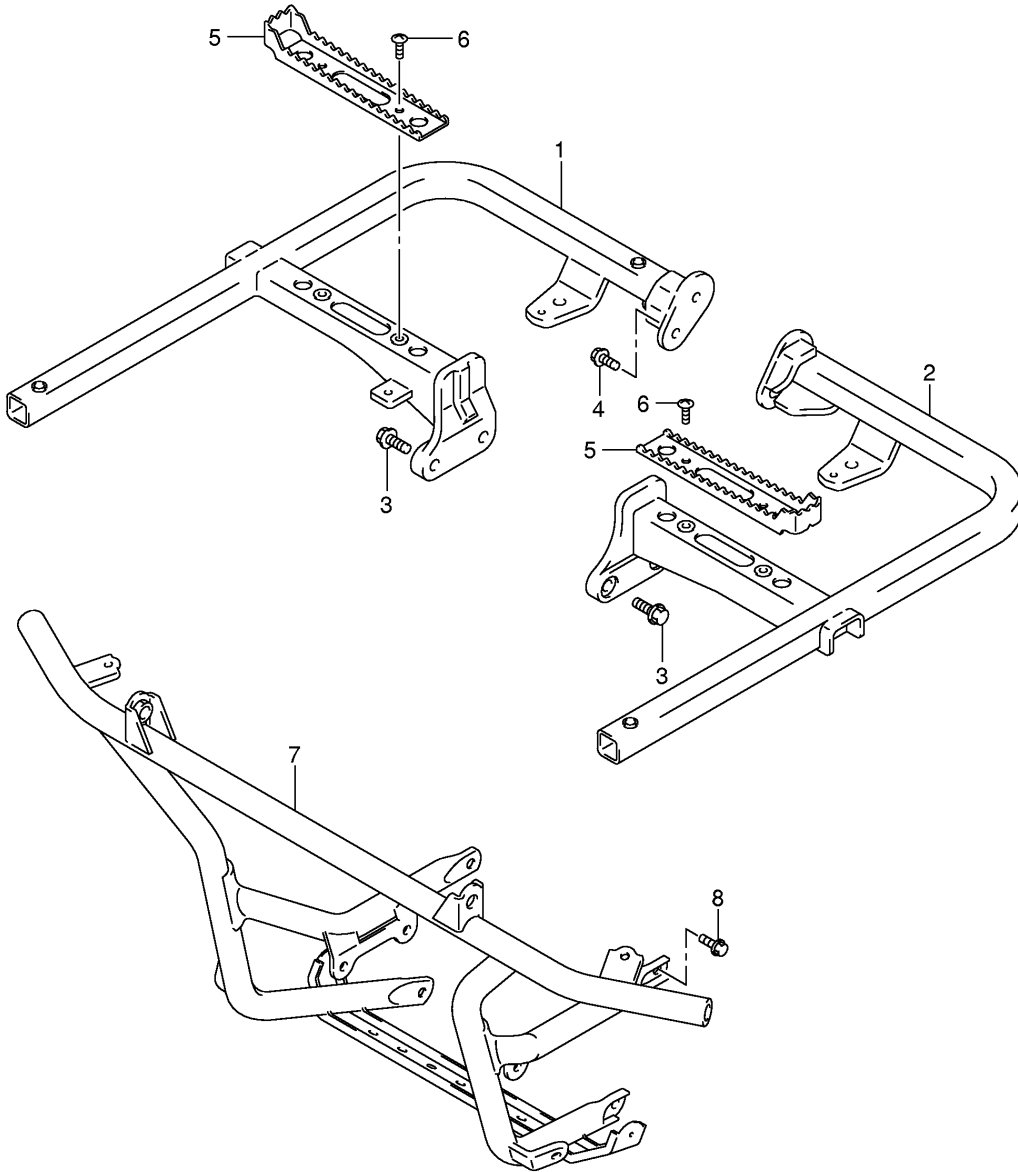

Ref No	Part No	Description

1	43510-31G00	Footrest, Front Rh
2	43520-31G00	Footrest, Front Lh
3	09103-10378	Bolt, Front
4	09103-08286	Bolt, Rear
5	43511-31G00	Plate, Footrest
6	02142-06123	Screw
7	43990-31G00	Grip, Front
8	09103-08283	Bolt

Ref No	Part No	Description

1	46410-31G00-YH5	Carrier, Front (black)
2	09103-08283	Bolt, Rear
3	68381-19B00	Label, Front Carrier
3	68381-19B20	Label, Front Carrier (french)
4	46310-31G20-YH5	Carrier, Rear (black)
5	09103-08283	Bolt, Rear
6	09116-06147	Bolt, Lower
7	09180-06120	Spacer
8	09320-11008	Cushion
9	68391-19B00	Label, Rear Carrier
9	68391-19B20	Label, Rear Carrier (french)