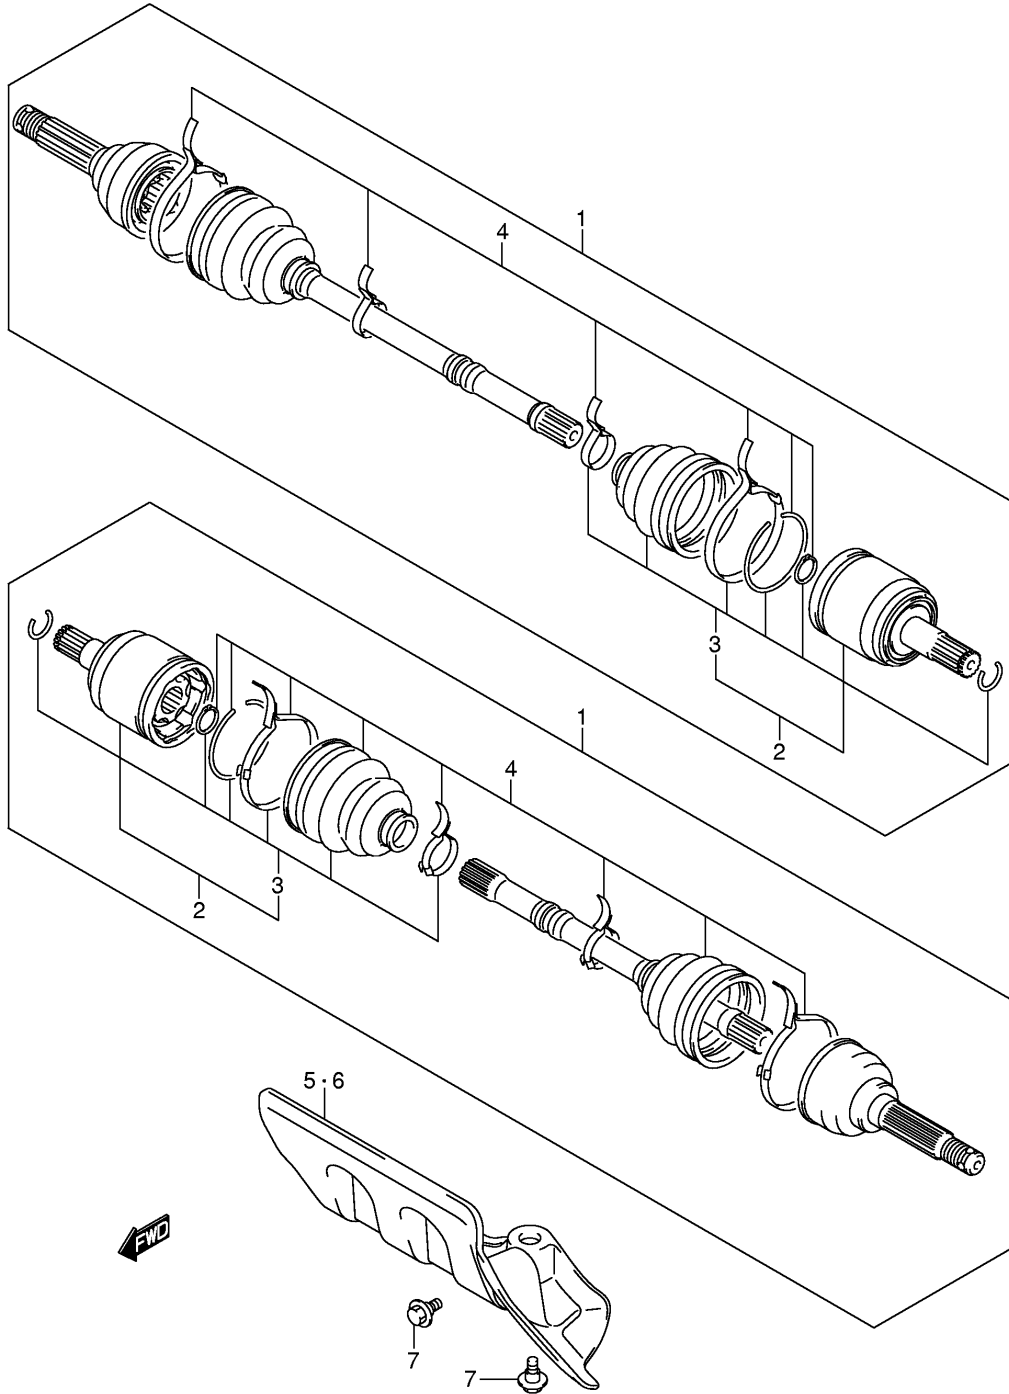

Ref No	Part No	Description
1	54901-31G00	Shaft Assy, Front Drive
2	54933-31G00	• . Joint Set
3	54931-31G00	•• . Boot Set, Inner
4	54930-31G00	• . Boot Set, Outer
5	54903-31G00	Protector, Drive Shaft Rh
6	54904-31G00	Protector, Drive Shaft Lh
7	09111-06063	Bolt