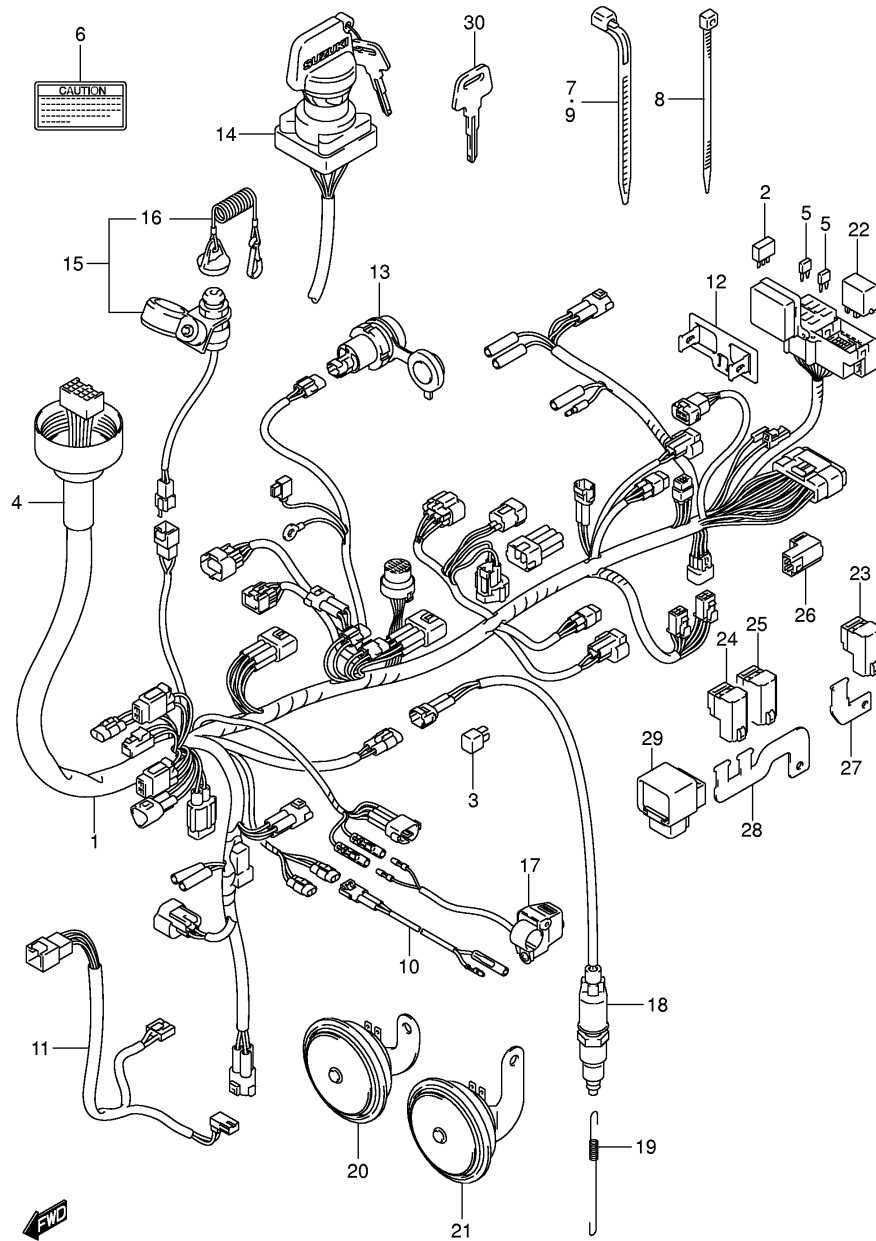

FIG.36

Ref No	Part No	Description
1	36610-31G10	Harness, Wiring
1	36610-31G20	Harness, Wiring
2	36611-38A00	. Diode
3	32800-16A00	. Rectifier Assy
4	36618-31G00	. Cover
5	09481-10501	. Fuse (10a)
5	09481-15501	. Fuse (15a)
6	38852-09F30	Label, Caution Max Amp
7	09407-11401	Clamp (l:95)
7	09407-14403	Clamp (l:125)
7	09407-18402	Clamp (l:165)
8	09407-14407	Clamp (l:145)
9	09407-19401	Clamp (l:190)
10	36852-31G00	Wire, Horn Lead
11	36854-03G00	Wire, Front Brake Sw Lead
12	36744-31G00	Bracket, Fuse
13	38850-03G00	Terminal, Power Source
14	37110-31G00	Switch Assy, Ignition
15	37820-19B00	Switch Assy, Emergency
16	37825-24500	. Wire, Emergency Switch
17	37830-18A00	Switch Assy, Horn
18	37740-38F00	Switch Assy, Stop Lamp
19	09443-06080	Spring, Stop Lamp
20	38500-31G00	Horn Assy
21	38500-31G10	Horn Assy
22	38730-09F00	Relay, Neutral Start
23	38740-26E00	Relay Assy, Backup Lamp
24	38740-26E00	Relay Assy, Neutral Start
25	38740-26E00	Relay Assy, Def Lock
26	38740-31G00	Relay Assy, Fuel Pump
27	38741-05300	Bracket, Back Up Lamp Relay
28	38741-31G00	Bracket, Relay
29	38750-31G00	Relay Assy, Drive
30	37146-19B00	Key, Blank Type (c)
30	37146-19B10	Key, Blank Type (d)
30	37146-19B20	Key, Blank Type (e)
30	37146-19B30	Key, Blank Type (f)