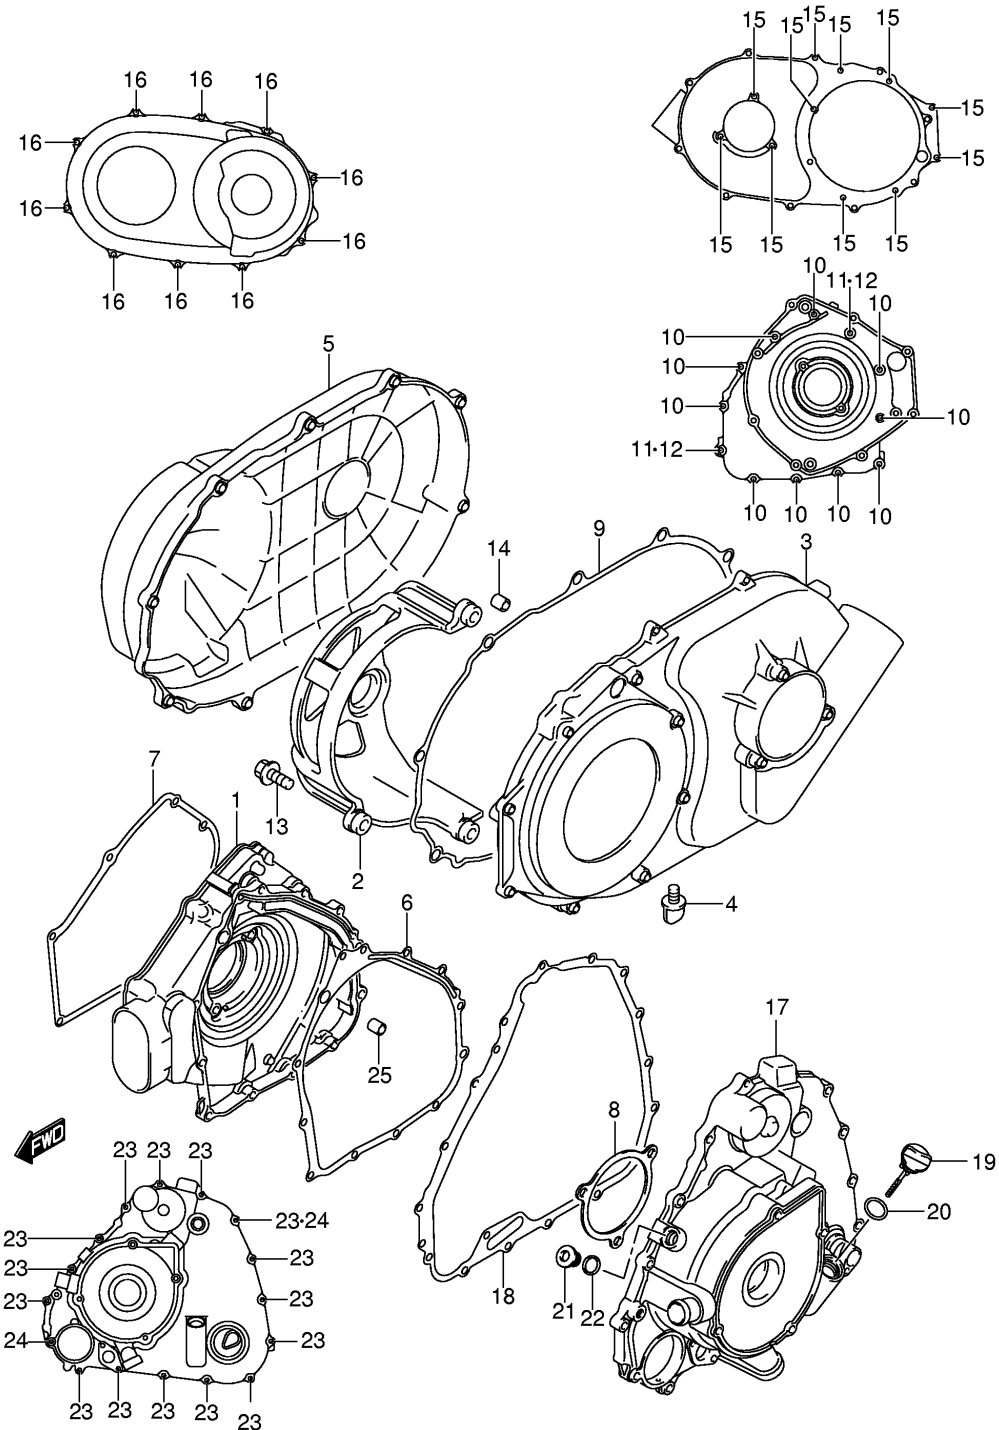

Ref No	Part No	Description
1	11171-31G00	Cover, Cylinder Head
2	11173-31G00	Gasket, Cyl Head Cover
3	09106-07009	Bolt, 7x17.5
4	09161-11008	Washer

Ref No	Part No	Description
1	11100-31G00	Head Assy, Cylinder
2	09103-06266	• Bolt, 6x40
3	09206-08001	• Pin, 6.2x8x11
4	11115-32E70	Guide, Valve (os:0.3)
5	11141-31G00	Gasket, Cylinder Head
6	11161-31G00	Bolt, Cylinder Head (l:200)
7	09103-06060	Bolt, 6x100
8	09103-06103	Bolt, 6x70
9	04211-13189	Pin
10	07120-06123	Plug
11	09168-06023	Gasket, 5.8x13x1.2
12	09482-00528	Plug, Spark (cr6e)
12	09482-00529	Plug, Spark (u20esr-n)
12	09482-00456	Plug, Spark (cr8e)
12	09482-00457	Plug, Spark (u24esr-n)
12	09482-00516	Plug, Spark (cr7e)
12	09482-00515	Plug, Spark (u22esr-n)
12	09482-00458	Plug, Spark (cr9e)
12	09482-00459	Plug, Spark (u27-esr-n)
13	13101-31G00	Pipe Assy, Intake
14	09106-06105	Bolt, Intake Pipe
15	09402-62208	Clamp, Intake Pipe
16	13650-10G00	Sensor, Water Pump
17	09168-12017	Gasket, Water Temp Sensor
18	17661-31G00	Cover
19	17670-06G60	Thermostat
20	01550-08253	Bolt
21	11653-31G00	Plate, Eng Mtg Damper
22	11654-31G00	Damper, Eng Mtg
23	11655-31G00	Stopper, Eng Mtg
24	01550-08123	Bolt

Ref No	Part No	Description
1	11211-31G00-0F0	Cylinder
2	11241-31G00	Gasket, Cylinder
3	04211-13189	Pin
4	01421-06203	Bolt, Stud
5	08316-10063	Nut
6	17857-31G00	Union, Water Hose
7	09280-21015	O-ring (d:2.7,id:21.4)
8	07130-06123	Bolt

Ref No	Part No	Description
--------	---------	-------------

1	11300-31810	Crankcase Set
2	04211-11169	• Pin
3	01547-06503	• Bolt
4	01547-06803	• Bolt
5	01547-06903	• Bolt
6	01550-08503	• Bolt
7	01550-08753	• Bolt
8	01550-08123	Plug, Oil Gallery
9	09168-08016	Gasket
10	09247-12104	Plug, Oil Drain
11	09168-12002	Gasket
12	09493-20014	Jet, T/m Oil Gallery
13	09280-04004	O-ring
14	09103-10118	Bolt, Eng Mtg (l:195)
15	09159-10058	Nut, Eng Mtg
16	11651-31G00	Bush, Eng Mtg