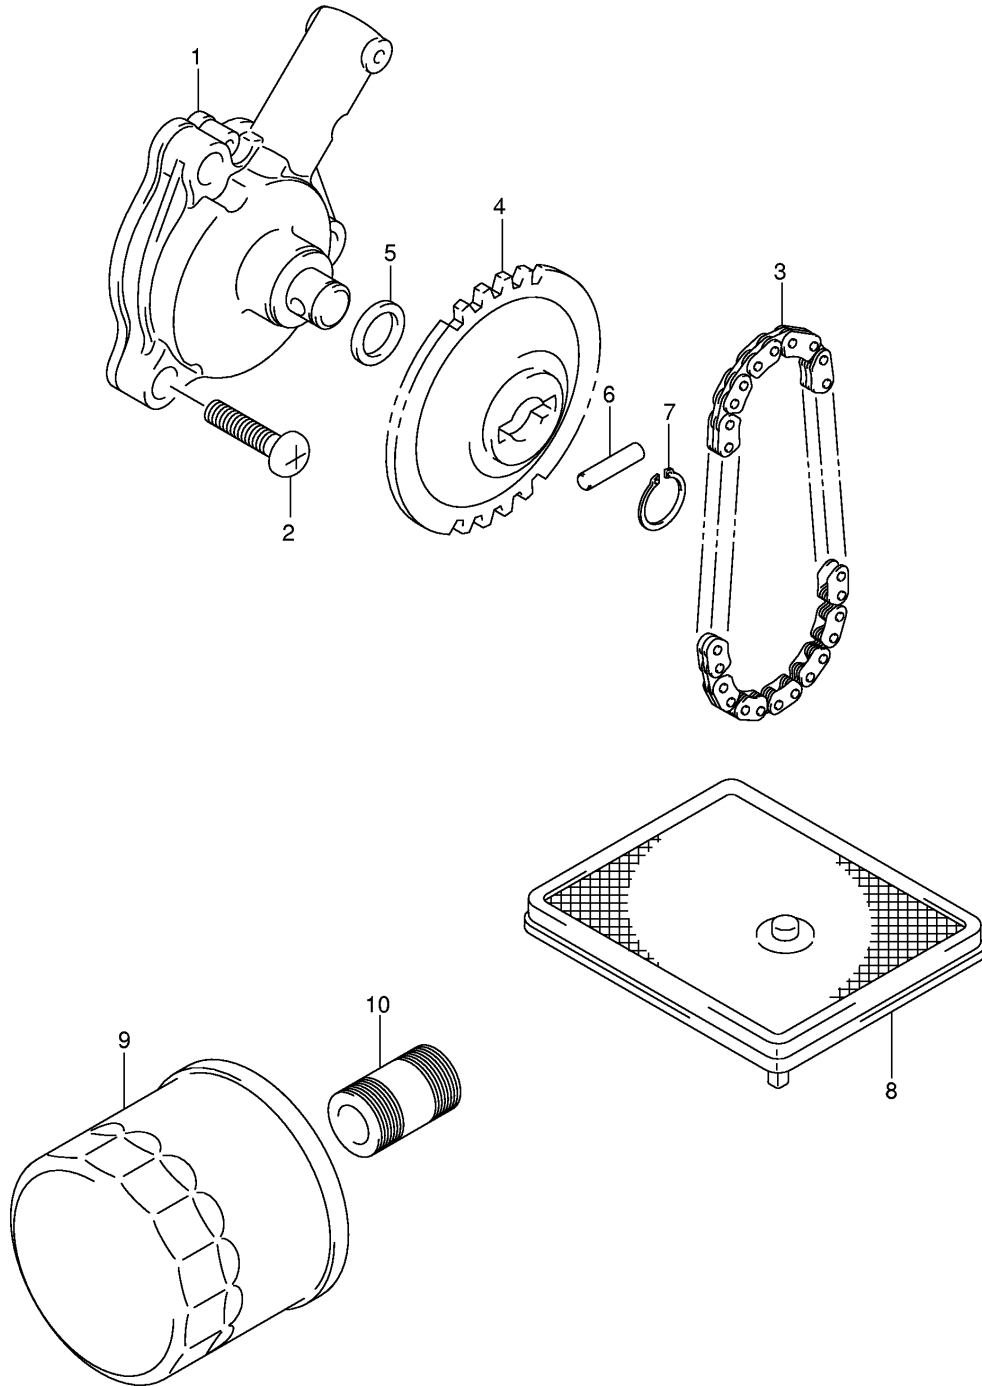

Ref No	Part No	Description
1	12600-31810	Clutch Set, Starter
2	09263-35042	• . Bearing, 35x45x20
3	09106-08106	Bolt, 8x20
4	12612-31G00	Gear, Starter Idle No.2
5	09206-12007	Pin, Starter Idle Gear No.2
6	12600-31G00	Limiter Assy, Starter Idle Gear
7	12618-31G00	Bush, Limiter Gear Shaft
8	08211-10221	Washer
9	09262-12001	Bearing, 12x28x8
10	08331-41286	Circlip

Ref No	Part No	Description
1	12750-31G00	Gear, Cam Chain Id
2	12755-02F01	Shaft, Cam Chain Idler
3	09168-26001	Gasket, Idler Shaft
4	09181-15164	Shim, Cam Chain Idler, T:0.9
4	09181-15166	Shim, Cam Chain Idler, T:1.0
4	09181-15172	Shim, Cam Chain Idler, T:1.1
4	09181-15176	Shim, Cam Chain Idler, T:1.2
4	09181-15181	Shim, Cam Chain Idler, T:1.3
4	09181-15182	Shim, Cam Chain Idler, T:1.4
5	12760-31G00	Chain, Camshaft Drive
6	12771-31G00	Guide, Cam Chain
7	12811-31G00	Tensioner, Cam Chain
8	12812-31G00	Bolt, Cam Chain Tensioner
9	08211-08202	Washer
10	12830-19B02	Adjuster Assy, Tensioner
11	12832-02A00	. . O Ring
12	12833-19B00	. . Spring
13	12834-19B00	. . Plug
14	12835-19B00	. . Bar
15	12837-19B10	Gasket, Tensioner Adjuster
16	07130-06203	Bolt

Ref No	Part No	Description
1	13400-31G00	Body Assy, Throttle
2	13520-31G00	• . Motor, Isc Stepping
3	13575-31G00	• . O Ring
4	13578-31G00	• . Cover
5	13580-31G00	• . Sensor Assy
6	13601-20G00	• . Screw
7	13602-06128	• . Screw
8	13683-10F70	• . Hose
9	15710-31G00	• . Injector Assy
10	15717-16G00	•• . O Ring
11	15722-29G00	• . Seal
12	15731-31G00	• . Delivery Pipe
13	15620-10G00	Sensor, Air Pressure
14	15625-10G00	Holder, Air Pressure

Ref No	Part No	Description
1	18100-24503	Starter Assy, Recoil
2	18120-24500	. Reel
3	18130-24400	. Ratchet Set
4	18142-24400	. Spring, Spiral
5	18200-24501	. Rope Assy
6	08316-10063	. Nut
7	09103-06236	Bolt, 6x12
8	18410-09F02	Cup, Starter
9	09280-12009	O-ring (d:1.9,id:12.6)
10	08316-10103	Nut