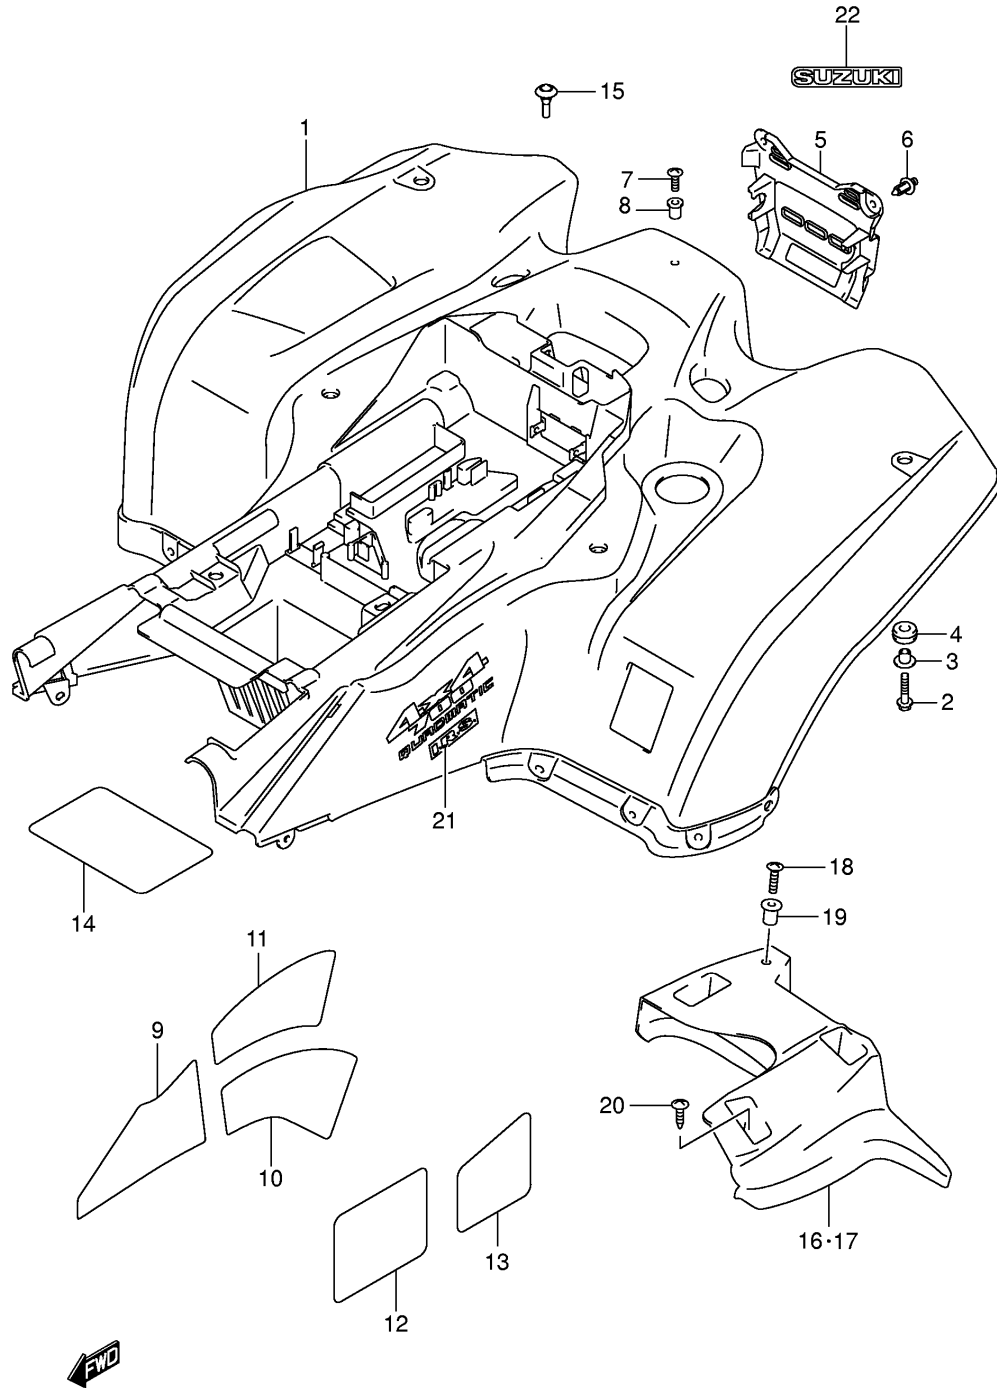

Ref No	Part No	Description
1	63111-31G10-YT9	Fender, Rear (red)
1	63111-31G10-YT8	Fender, Rear (green)
1	63111-31G10-YU1	Fender, Rear (yellow)
2	01550-06303	Bolt, Side
3	09169-06074	Spacer
4	09320-11019	Cushion
5	63251-31G00	Cover, Rear
6	09409-07333	Clip
7	02142-05203	Screw, Rear
8	09159-05019	Nut
9	63122-31G00	Shield, Rear Fender
10	63123-31G00	Shield, Rear Fender
11	63124-31G00	Shield, Rear Fender
12	63126-31G00	Shield, Rear Fender
13	63127-31G00	Shield, Rear Fender
14	63128-31G00	Shield, Rear Fender
15	93115-03G00	Plug
16	63351-31G00-291	Mudguard, Rear Rh (black)
16	63351-31G10-291	Mudguard, Rear Rh (black)
17	63361-31G00-291	Mudguard, Rear Lh (black)
17	63361-31G10-291	Mudguard, Rear Lh (black)
18	02142-05253	Screw, Rear
19	09159-05045	Nut
20	09409-08335	Clip
21	68171-31G10-AWU	Emblem, Side
22	68171-31G00-20H	Emblem, Rear (silver)