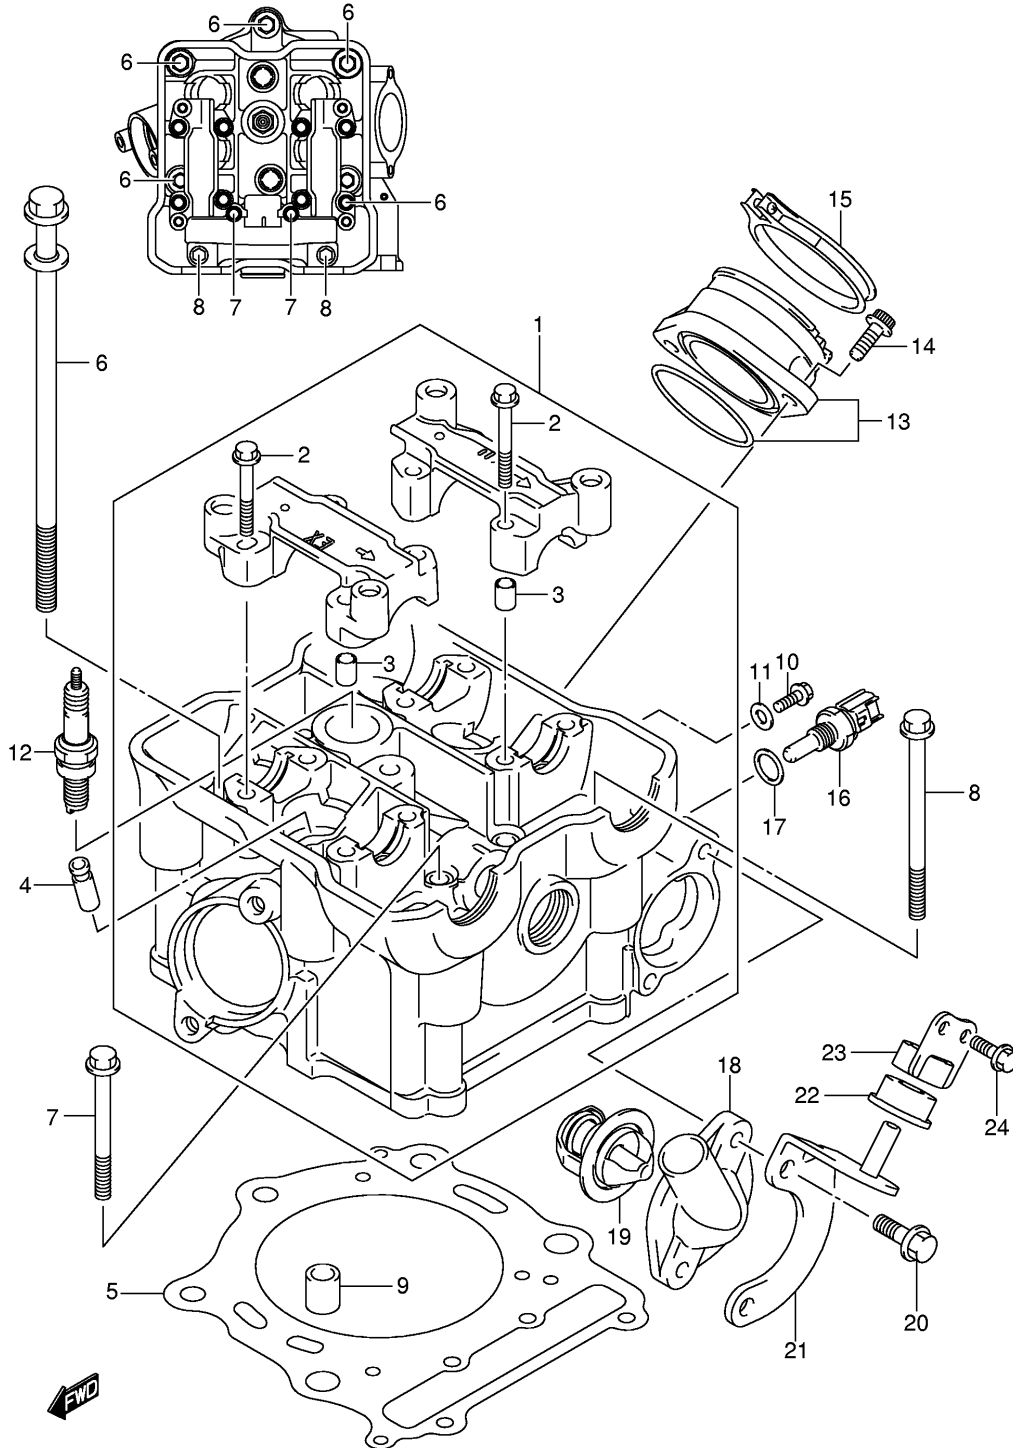

Ref No	Part No	Description
1	11171-31G00	Cover, Cylinder Head
2	11173-31G00	Gasket, Cyl Head Cover
3	09106-07009	Bolt, 7x17.5
4	09161-11008	Washer

Ref No	Part No	Description
1	11100-31G00	Head Assy, Cylinder
2	09103-06266	• Bolt, 6x40
3	09206-08001	• Pin, 6.2x8x11
4	11115-32E70	Guide, Valve (os:0.3)
5	11141-31G00	Gasket, Cylinder Head
6	11161-31G00	Bolt, Cylinder Head (l:200)
7	09103-06060	Bolt, 6x100
8	09103-06103	Bolt, 6x70
9	04211-13189	Pin
10	07120-06123	Plug
11	09168-06023	Gasket, 5.8x13x1.2
12	09482-00528	Plug, Spark (cr6e)
12	09482-00529	Plug, Spark (u20esr-n)
12	09482-00456	Plug, Spark (cr8e)
12	09482-00457	Plug, Spark (u24esr-n)
12	09482-00516	Plug, Spark (cr7e)
12	09482-00515	Plug, Spark (u22esr-n)
12	09482-00458	Plug, Spark (cr9e)
12	09482-00459	Plug, Spark (u27-esr-n)
13	13101-31G00	Pipe Assy, Intake
14	09106-06105	Bolt, Intake Pipe
15	09402-62208	Clamp, Intake Pipe
16	13650-10G00	Sensor, Water Pump
17	09168-12017	Gasket, Water Temp Sensor
18	17661-31G00	Cover
19	17670-06G60	Thermostat
20	01550-08253	Bolt
21	11653-31G00	Plate, Eng Mtg Damper
22	11654-31G00	Damper, Eng Mtg
23	11655-31G00	Stopper, Eng Mtg
24	01550-08123	Bolt

Ref No	Part No	Description
--------	---------	-------------

1	11300-31810	Crankcase Set
2	04211-11169	• Pin
3	01547-06503	• Bolt
4	01547-06803	• Bolt
5	01547-06903	• Bolt
6	01550-08503	• Bolt
7	01550-08753	• Bolt
8	01550-08123	Plug, Oil Gallery
9	09168-08016	Gasket
10	09247-12104	Plug, Oil Drain
11	09168-12002	Gasket
12	09493-20014	Jet, T/m Oil Gallery
13	09280-04004	O-ring
14	09103-10118	Bolt, Eng Mtg (l:195)
15	09159-10058	Nut, Eng Mtg
16	11651-31G00	Bush, Eng Mtg

Ref No	Part No	Description
1	12600-31810	Clutch Set, Starter
2	09263-35042	• . Bearing, 35x45x20
3	09106-08106	Bolt, 8x20
4	12612-31G00	Gear, Starter Idle No.2
5	09206-12007	Pin, Starter Idle Gear No.2
6	12600-31G00	Limiter Assy, Starter Idle Gear
7	12618-31G00	Bush, Limiter Gear Shaft
8	08211-10221	Washer
9	09262-12001	Bearing, 12x28x8
10	08331-41286	Circlip