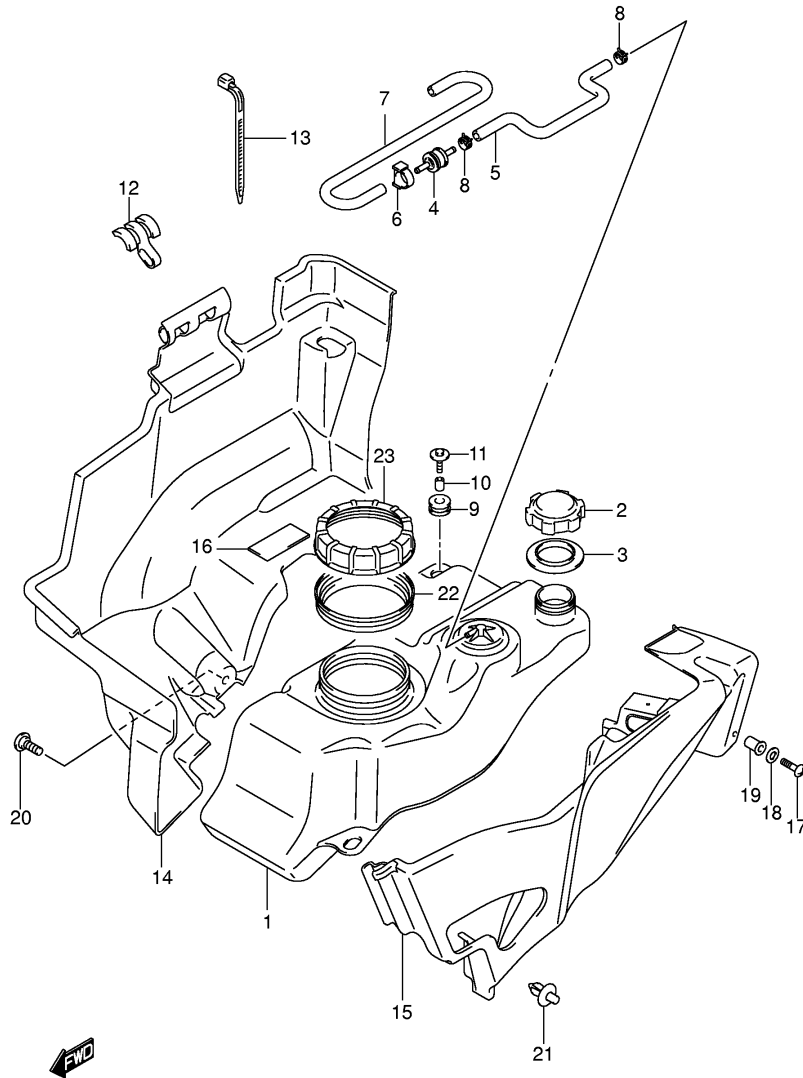

Ref No	Part No	Description
1	44100-31G00	Tank Assy, Fuel
2	44200-31G00	Cap Assy, Fuel Tank
3	44261-31G00	Rubber, Inlet
4	85451-75100	Valve, Check
5	44425-31G00	Hose, Check Valve
6	44881-31G00	Cushion, Check Valve
7	44434-31G00	Hose, Tank Breather
8	09401-08409	Clip
9	44281-03G00	Cushion, Rear
10	09180-06293	Spacer
11	09116-06190	Bolt
12	44541-31G00	Cushion, Side
13	09407-14407	Clamp
14	44390-31G00	Cover, Lower
15	44391-31G00	Cover, Outer
16	47451-38A01	Cushion
17	02142-05203	Screw
18	09160-05046	Washer
19	09159-05019	Nut
20	09139-06137	Screw
21	09409-07333	Clip
22	44596-10G00	Gasket, Fuel Pump
23	44597-10G00	Retainer, Fuel Pump