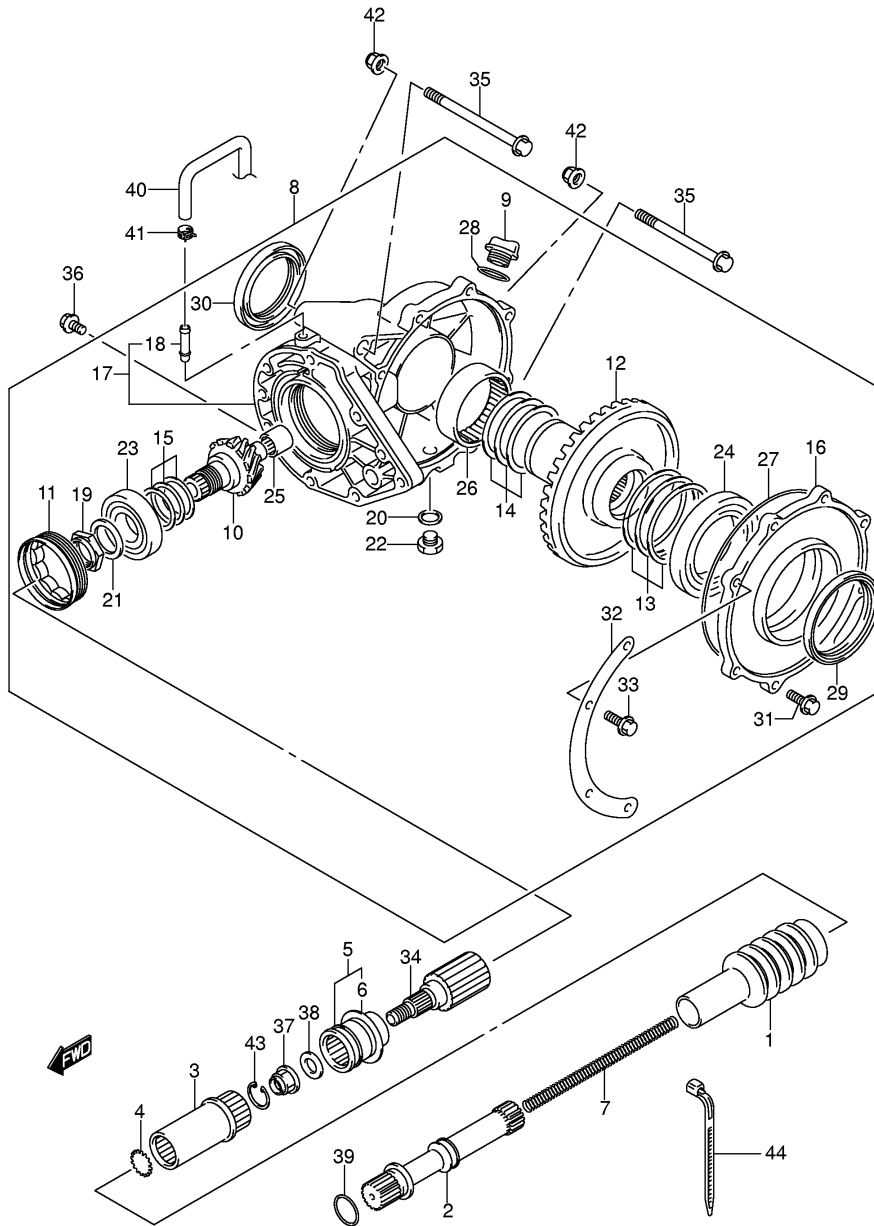

FIG.27

Ref No	Part No	Description
1	27153-31G10	Boot, Joint Shaft
2	27155-31G00	Shaft, Rear Propeller
3	27157-31G00	Joint, Rear Propeller
4	27158-31G00	Plate, Rear Prop Spring
5	27170-31G10	Coupling, Rr Prop Shaft
6	27592-31G10	• . Plate, Output Oil Seal
7	27192-31G00	Spring, Rear Propeller
8	27410-31G00	Case Assy, Rear Final Gear
9	09259-20022	• . Plug, Gear Oil Filler
10	27311-31G00	• . Gear, Rr Final Drive
11	27312-38F00	• . Stopper, Final Drive
12	27320-31G00	• . Gear, Rr Final Driven
13	27326-31810	• . Shim Set, Final Driven, L
14	27327-31810	• . Shim Set, Final Driven, R
15	27445-24810	• . Shim Set, Final Drive Gear
16	27451-31G00	• . Case, Rear Final Gear, L
17	27460-31G00	• . Case, Rear Final Gear, R
18	09364-08003	• • . Union, Case Breather
19	09140-28006	• . Nut, Rear Final Drive
20	09168-14002	• . Gasket, Oil Drain
21	09181-28195	• . Washer, Rr Final Dr Gr
22	09247-14013	• . Plug, Oil Drain
23	09262-28023	• . Bearing, Final Drive
24	09262-65001	• . Bearing, Final Driven, L
25	09263-20062	• . Bearing, Final Drive
26	09263-55003	• . Bearing, Final Driven, R
27	09280-00029	• . O-ring, Bearing Case, L
28	09280-17003	• . O-ring, Gear Oil Filler
29	09283-65001	• . Seal, Final Driven Gear, L
30	09283-65001	• . Seal, Final Driven Gear, R
31	09103-08197	• . Bolt, Rear Final Gr
32	27452-31G00	• . Plate, Rr Final Gr Cover
33	09103-08388	• . Bolt, Rr Final Gr Case
34	27594-31G00	Shaft, Rr Final Drive
35	09103-10148	Bolt, Rear Final Gr
36	09103-10313	Bolt, Rear Final Gear
37	09159-14010	Nut, Rr Prop Shaft Coup
38	09181-14002	Washer, Rear Prop Shaft
39	09280-20002	O-ring, Rr Propeller
40	27491-31G00	Hose, Breather
41	09401-10403	Clamp, Breather Case
42	09159-10058	Nut, Rear Final Gear
43	08331-41226	Circlip, Joint Shaft
44	09407-18402	Clamp (l:165)