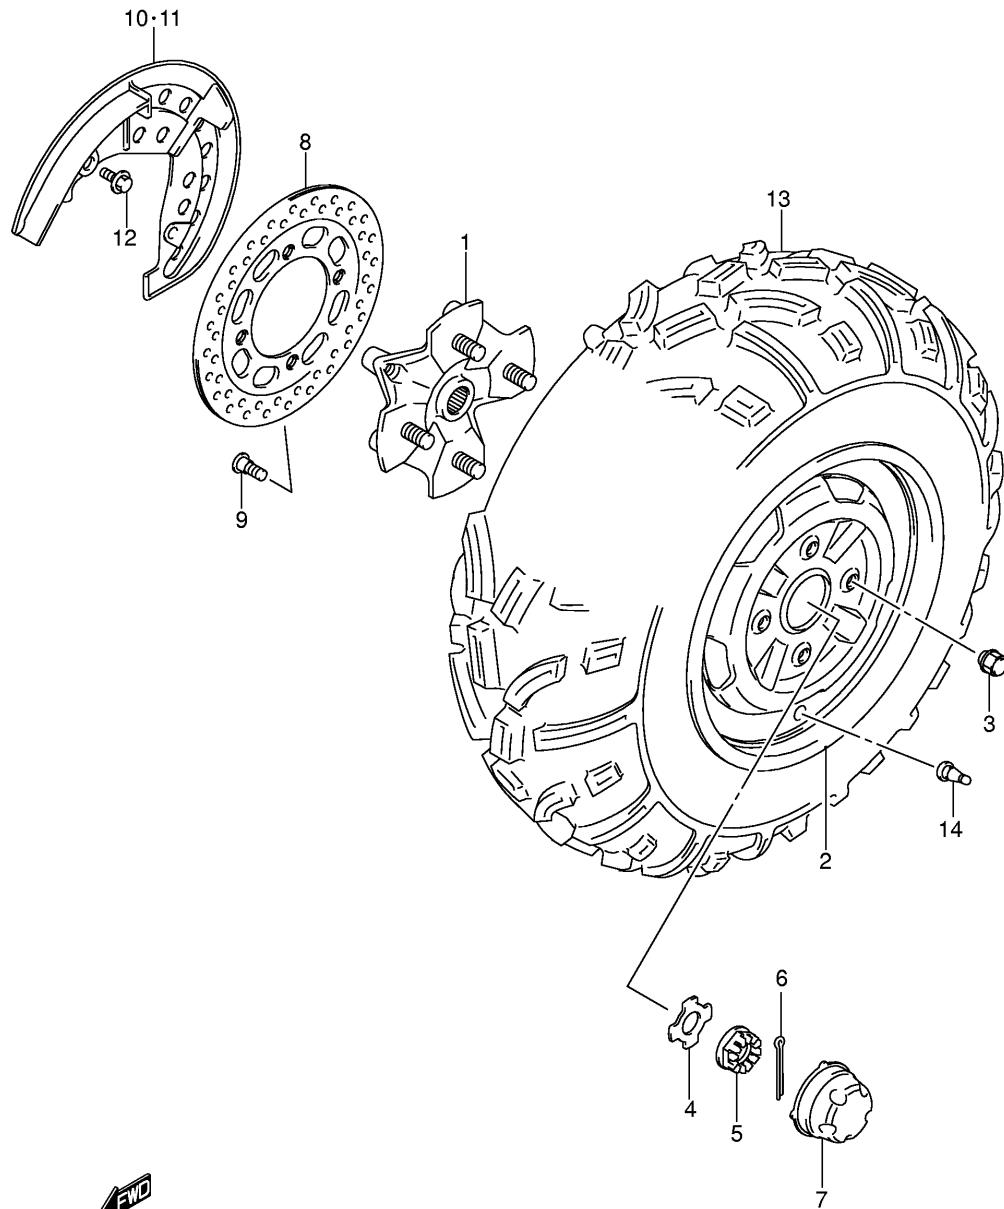

Ref No	Part No	Description
1	54110-31G00	Hub, Front Wheel
2	55310-31G00	Rim, Front Wheel (12x6.0at)
3	09159-10045	Nut
4	64723-09F00	Washer
5	09141-18010	Nut, Hub
6	04111-40408	Pin, Cotter
7	54725-09F01	Cap, Wheel Center
8	59211-31G00	Disc, Front Brake
9	09106-08160	Bolt, Brake Disc
10	59231-31G00	Cover, Front Disc, R
11	59431-31G00	Cover, Front Disc, L
12	09111-06085	Bolt
13	55110-31G00	Tire, Front (at25x8-12) (dunlop)
14	43130-24A00	Valve Assy, Wheel Rim (tr412)