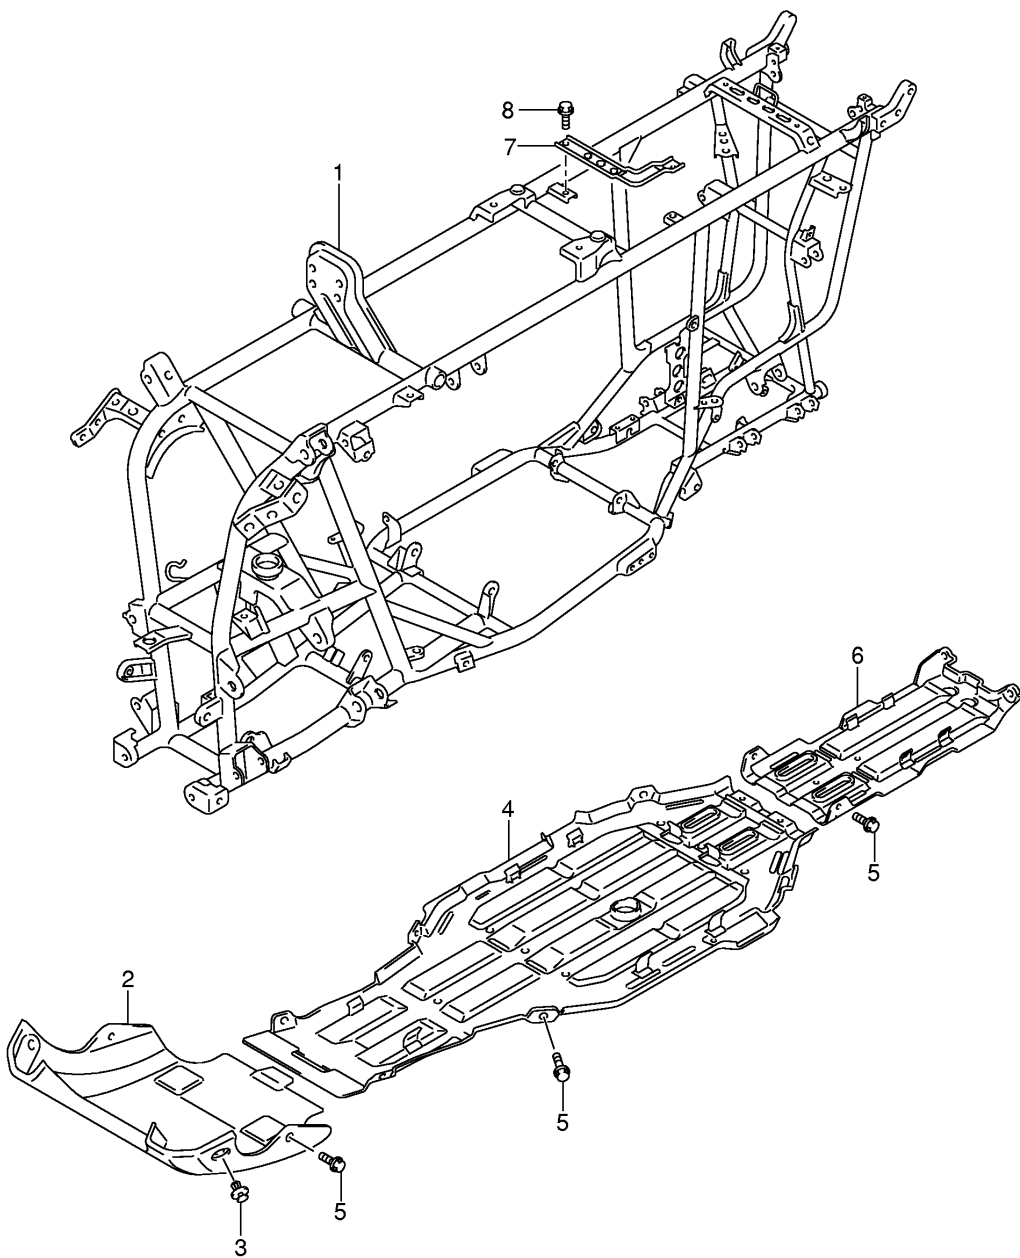

Ref No	Part No	Description
1	41100-31G00-019	Frame (black)
2	42521-31G00-291	Protector, Front (black)
3	09409-08335	Clip
4	42511-31G01	Protector, Engine
5	09111-06063	Screw, Protector
6	42531-31G00	Protector, Rear
7	41561-31G00	Plate, Battery
8	01550-06163	Bolt