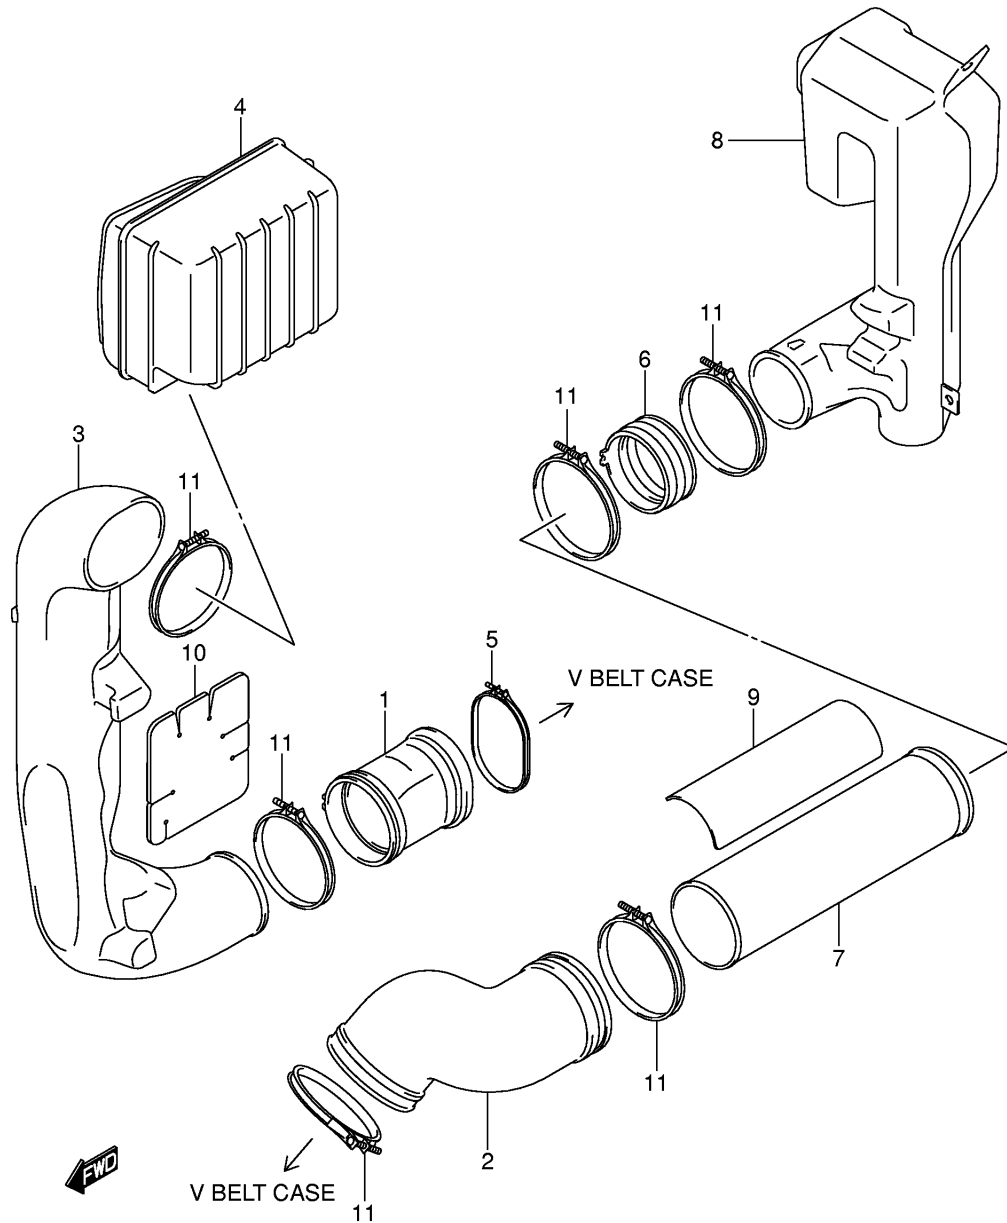

Ref No	Part No	Description
1	11211-31G00-0F0	Cylinder
2	11241-31G00	Gasket, Cylinder
3	04211-13189	Pin
4	01421-06203	Bolt, Stud
5	08316-10063	Nut
6	17857-31G00	Union, Water Hose
7	09280-21015	O-ring (d:2.7,id:21.4)
8	07130-06123	Bolt

Ref No	Part No	Description
--------	---------	-------------

1	11300-31810	Crankcase Set
2	04211-11169	• Pin
3	01547-06503	• Bolt
4	01547-06803	• Bolt
5	01547-06903	• Bolt
6	01550-08503	• Bolt
7	01550-08753	• Bolt
8	01550-08123	Plug, Oil Gallery
9	09168-08016	Gasket
10	09247-12104	Plug, Oil Drain
11	09168-12002	Gasket
12	09493-20014	Jet, T/m Oil Gallery
13	09280-04004	O-ring
14	09103-10118	Bolt, Eng Mtg (l:195)
15	09159-10058	Nut, Eng Mtg
16	11651-31G00	Bush, Eng Mtg

Ref No	Part No	Description
1	11341-31G00	Cover, Clutch
2	11342-31G00	Housing, V-belt Bearing
3	11370-31G00	Cover, V-belt Inner
4	11375-31G00	Plug, Water Drain
5	11380-31G00	Cover, V-belt Outer
6	11482-31G00	Gasket, Clutch Cover
7	11484-31G00	Gasket, V-belt Cover Inner Front
8	11485-31G00	Gasket, V-belt Cover Inner Rear
9	11486-31G00	Gasket, V-belt Cover Outer
10	01547-06253	Bolt
11	01547-06353	Bolt
12	04211-11169	Pin
13	01547-06353	Bolt
14	04211-09149	Pin
15	01547-06253	Bolt
16	01547-06253	Bolt
17	11350-31G00	Cover, Magneto
18	11483-31G00	Gasket, Magneto Cover
19	11971-09F50	Gauge, Oil Level
20	09280-17003	O-ring
21	09248-14005	Plug, Tdc Check
22	09168-14014	Gasket
23	01547-06253	Bolt
24	01547-06353	Bolt
25	04211-11169	Pin

Ref No	Part No	Description
1	12600-31810	Clutch Set, Starter
2	09263-35042	• . Bearing, 35x45x20
3	09106-08106	Bolt, 8x20
4	12612-31G00	Gear, Starter Idle No.2
5	09206-12007	Pin, Starter Idle Gear No.2
6	12600-31G00	Limiter Assy, Starter Idle Gear
7	12618-31G00	Bush, Limiter Gear Shaft
8	08211-10221	Washer
9	09262-12001	Bearing, 12x28x8
10	08331-41286	Circlip