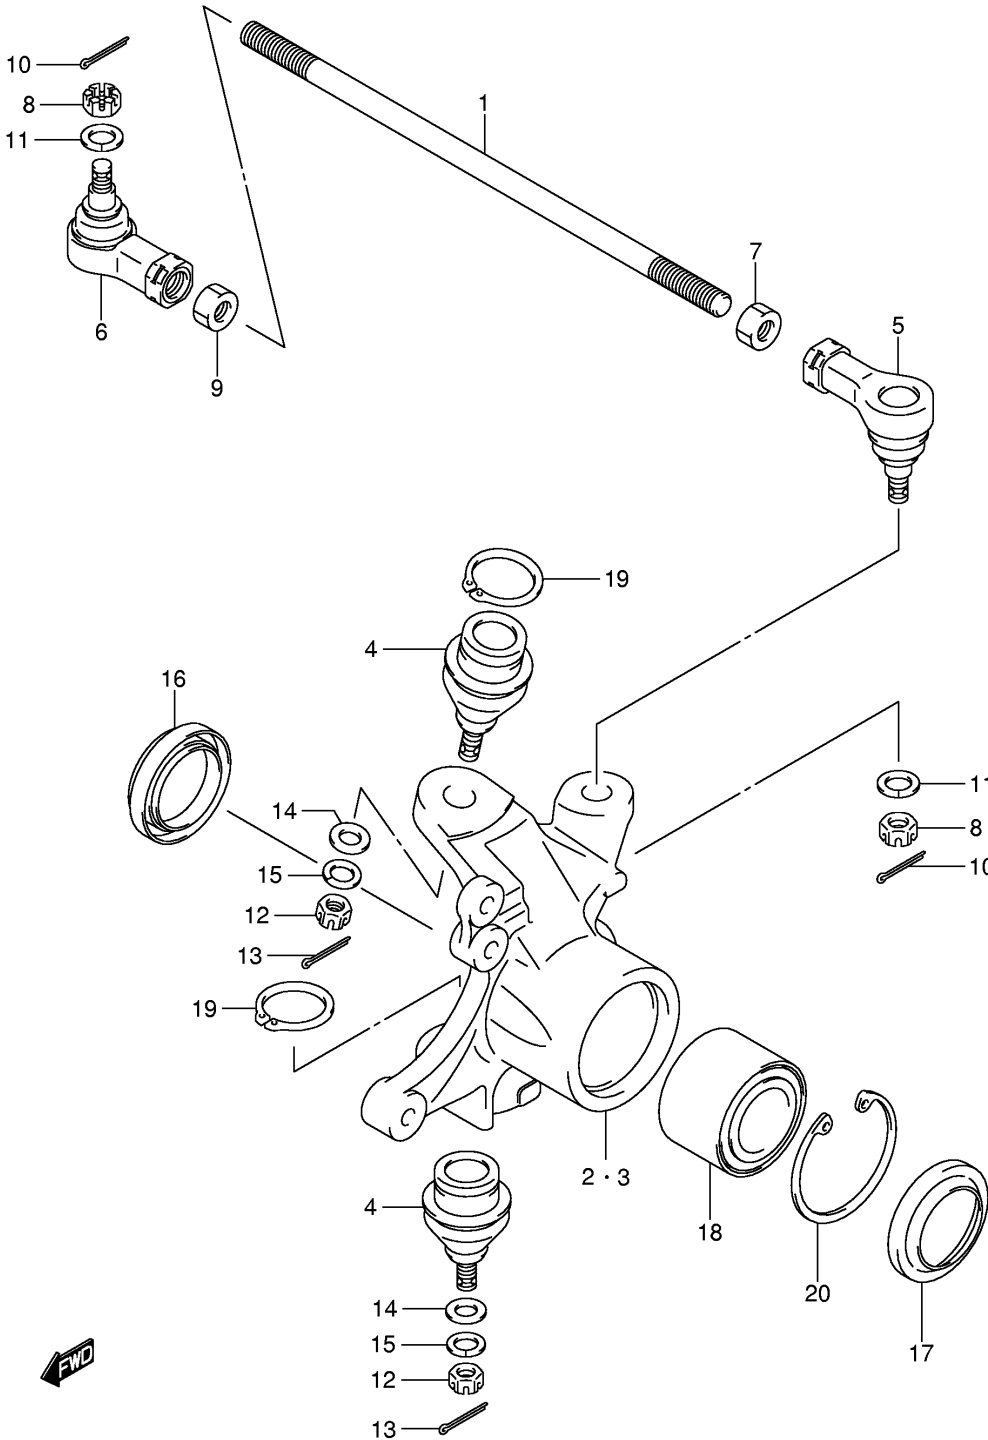

Ref No	Part No	Description
1	51281-31G00	Tie Rod, Steering
2	51231-31G00	Knuckle, Steering Rh
3	51241-31G00	Knuckle, Steering Lh
4	51210-31G00	End, Knuckle Steering
5	51260-31G00	Rod, End, R
6	51270-31G00	Rod, End, L
7	09140-12030	Nut, Tie Rod (rh Thread)
8	08314-40103	Nut, Rod End
9	09140-12035	Nut, Tie Rod (lh Thread)
10	04111-20208	Cotter Pin, Rod End
11	09162-10008	Washer, Rod End
12	08314-40103	Nut, Knuckle End
13	04111-20208	Pin, Knuckle End Cotter
14	08322-01103	Washer, Knuckle End
15	09162-10008	Washer, Knuckle End Lock
16	09283-38012	Dust Seal, Inner (38x55x8)
17	09285-38002	Dust Seal, Outer (38x55x6)
18	51259-31G00	Bearing
19	08331-31306	Circlip
20	08331-41559	Clip