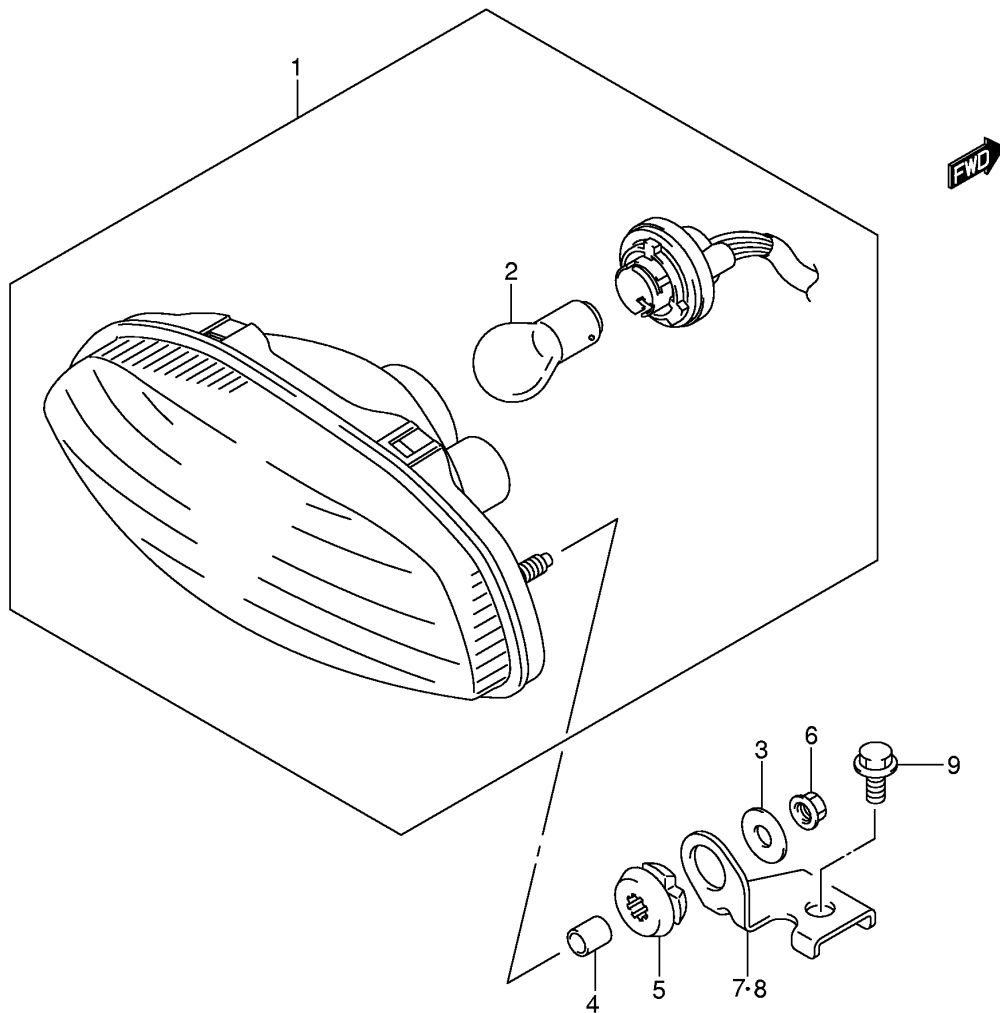

Ref No	Part No	Description
1	35710-31G00	Lamp Assy, Rear Comb
2	09471-12083	• Bulb (12v,21/5w)
3	09160-06077	Washer, Rear Comb Lamp
4	09180-06264	Spacer, Rear Comb
5	09320-09018	Cushion, Rear Comb
6	08316-10063	Nut, Rear Comb
7	35726-31G40	Bracket, Rear Comb Lamp, R
8	35726-31G50	Bracket, Rear Comb Lamp, L
9	01550-06123	Bolt, Rear Comb Bracket