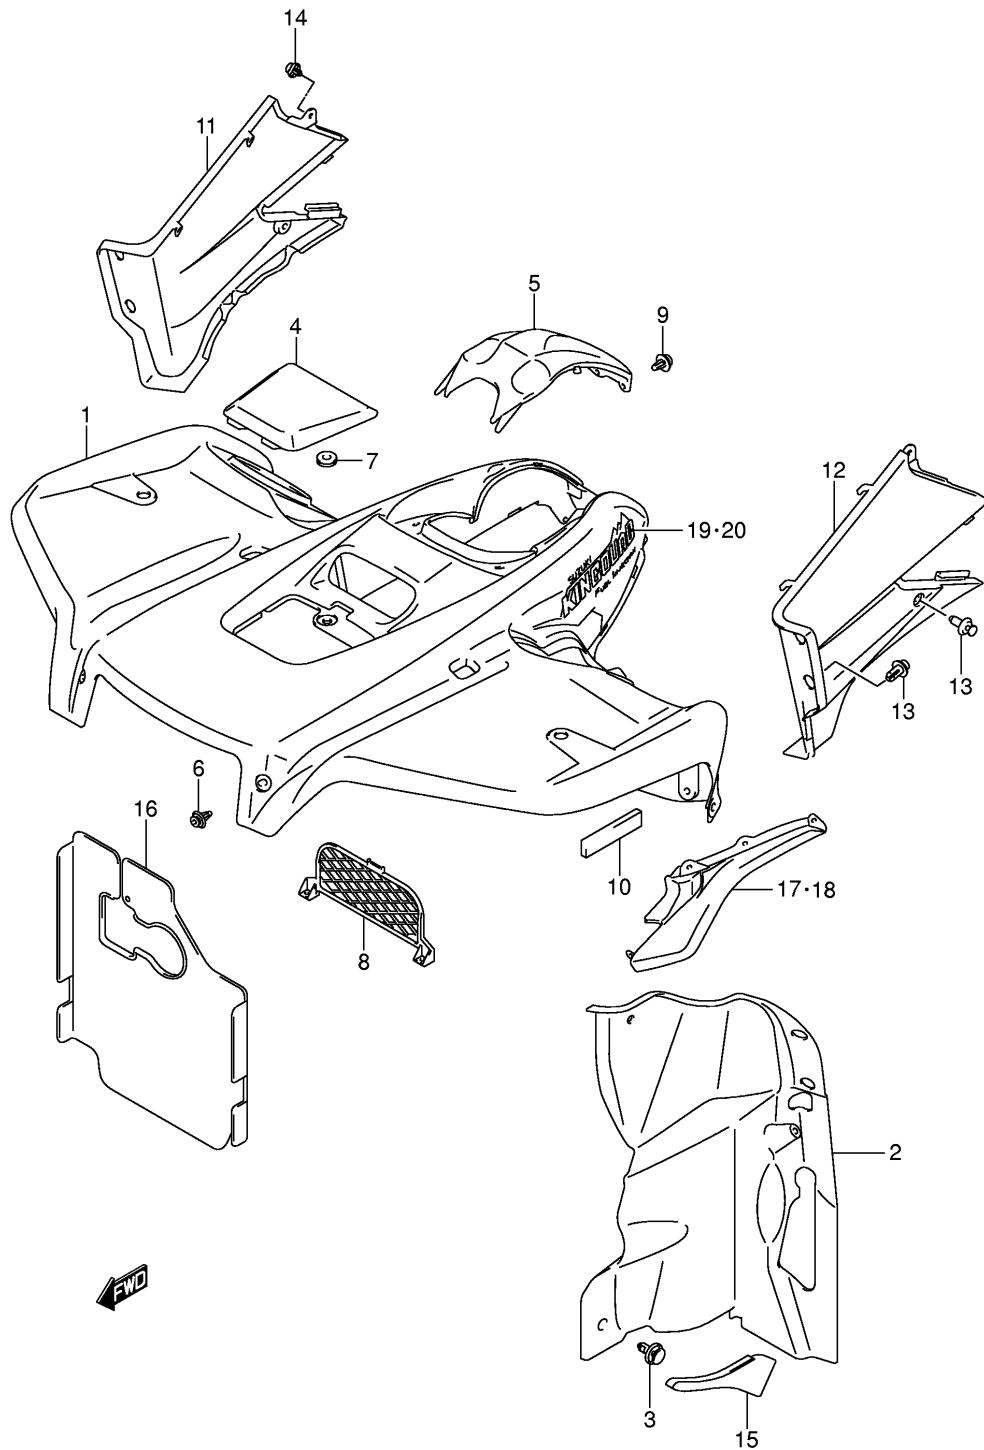

Ref No	Part No	Description
1	53111-31G10-YT9	Fender, Front (red)
1	53111-31G10-YU1	Fender, Front (yellow)
1	53111-31G10-YT8	Fender, Front (green)
2	53421-31G00	Mudflap, Inner Lh
3	09409-07333	Clip
4	53341-31G00-YU1	Lid (yellow)
4	53341-31G00-YT8	Lid (green)
4	53341-31G00-YT9	Lid (red)
5	53119-31G00-YU1	Fender, Center (yellow)
5	53119-31G00-YT8	Fender, Center (green)
5	53119-31G00-YT9	Fender, Center (red)
6	09409-07333	Clip
7	09320-08018	Cushion
8	53212-31G00	Cover, Inner
9	09409-07333	Clip
10	53145-07G01	Cushion, Fender Side
11	53110-31G10-291	Cover, Side Rh (black)
12	53110-31G20-291	Cover, Side Lh (black)
13	09409-07333	Clip
14	09409-08335	Clip, Rear Rh
15	53116-31G00	Mudguard, Side Rh
16	53117-31G00	Cover, Center
17	53331-31G00-291	Mudguard, Front Rh (black)
18	53332-31G00-291	Mudguard, Front Lh (black)
19	68151-31G00-BLF	Emblem, Rh
20	68152-31G00-BLF	Emblem, Lh