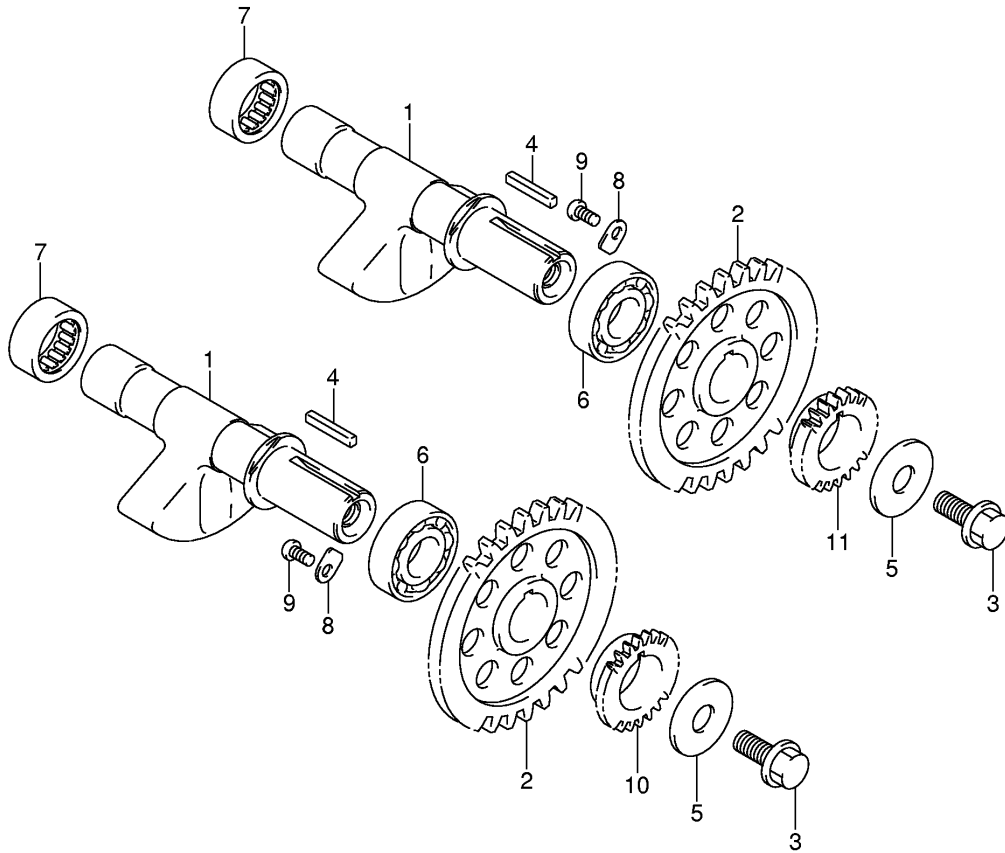

Ref No	Part No	Description
1	12651-31G02	Balancer, Crank
2	12666-31G11	Gear, Crank Balancer Driven
3	09103-10290	Bolt, 10x20
4	09421-04005	Key
5	08211-10305	Washer
6	09262-20137	Bearing, 20x42x12
7	09263-20091	Bearing, 20x28x16
8	24741-21A00	Retainer, Crank Gal Brg
9	09125-06110	Bolt, 6x12
10	16321-31G00	Sprocket, Oil Pump Drive
11	17451-31G00	Gear, Water Pump Drive