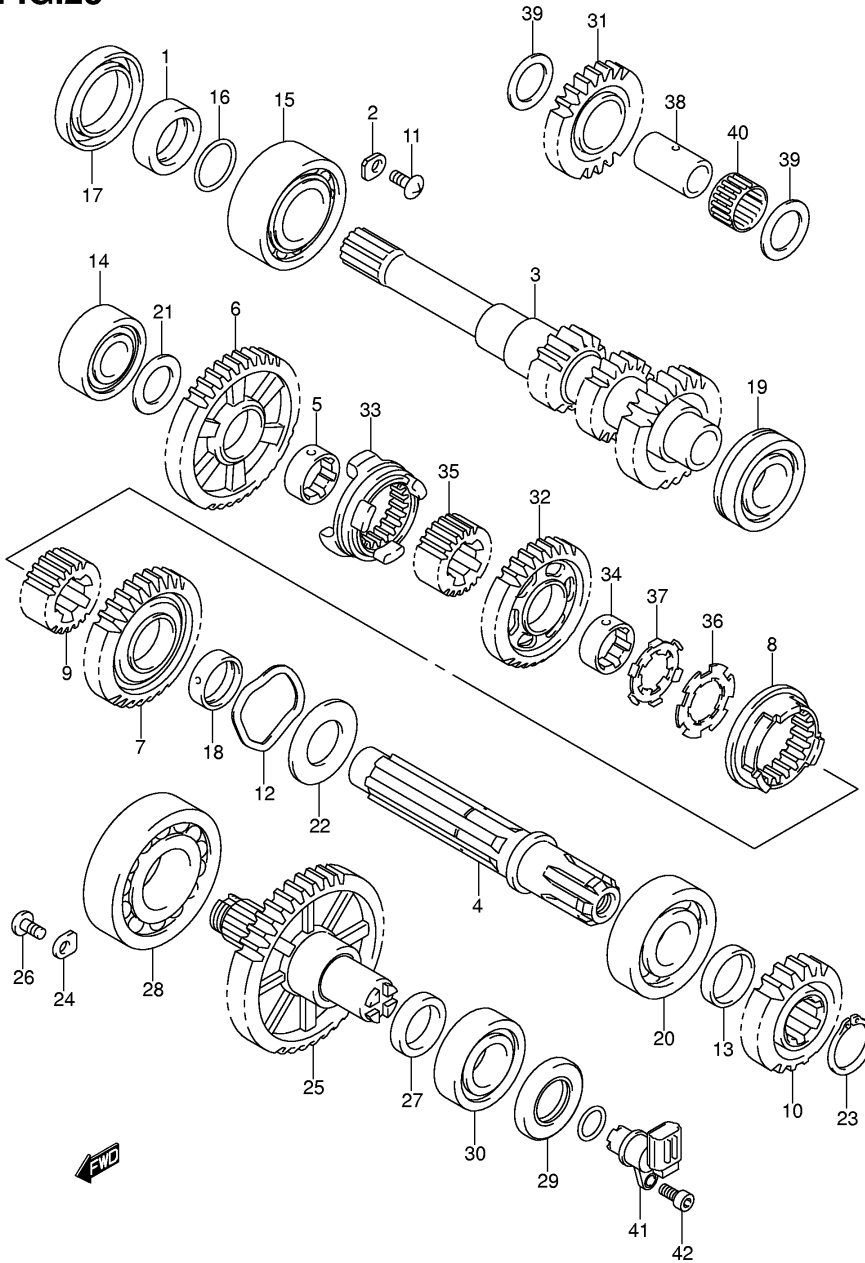

FIG.23

Ref No	Part No	Description
1	21102-31G00	Spacer, Drive Shaft
2	24741-21A00	Retainer, Drive Shaft, R
3	29111-31G00	Shaft, Drive (nt:25/17/16)
4	29131-31G00	Shaft, Sub T/m Counter
5	29215-07G00	Bush, Sub T/m Driven Gr Low
6	29311-31G00	Gear, Sub T/m Driven Low
7	29321-31G00	Gear, Sub T/m Driven High
8	29331-31G00	Dog, Gear Shift High
9	29332-31G00	Spacer, Sub T/m Select
10	29411-31G00	Gear, Sub T/m Drive No.2
11	09125-06110	Screw, Rtnr Drive Shaft, R
12	09164-34001	Washer, Sub T/m Driven
13	09180-25097	Spacer, Sub T/m Drive Gear
14	09262-20139	Bearing, Sub T/m Counter, R
15	09267-30005	Bearing, Drive Shaft, R
16	09280-25004	O-ring, Drive Shaft
17	09283-38025	Seal, Drive Shaft Space
18	24252-19F00	Bush, Sub T/m Driven Gr
19	09262-25003	Bearing, Drive Shaft, L
20	09262-25073	Bearing, Sub T/m Counter, L
21	08211-20363	Washer, Sub T/m Driven, R
22	08211-25463	Washer, Sub T/m Driven, L
23	08331-31256	Circlip, Sub T/m Gear
24	24741-21A00	Retainer, Sec Drive Shaft
25	29120-31G00	Shaft, Sub T/m Output
26	09125-06110	Screw, Retainer (6x12)
27	09180-25083	Spacer, Sub T/m Output
28	09262-35076	Bearing, Sub T/m Output, R
29	09283-25076	Seal, Sub T/m Output, L
30	09262-25003	Bearing, Sub T/m Output, L
31	24561-31G01	Gear, Reverse Idle (nt:23)
32	24571-31G00	Gear, Reverse Driven (nt:32)
33	24581-31G00	Dog, Sub T/m Select SI
34	29215-07G00	Bush, Reverse Driven Gear
35	29332-31G00	Spacer, Reverse Select
36	09167-25013	Washer, Lock
37	09169-25001	Washer, Lock
38	24551-31G00	Shaft, Reverse Idle
39	09181-20195	Washer, Reverse Idle Gear
40	09263-20060	Bearing, Reverse Idle Gear
41	34990-31G00	Sensor, Speed
42	07130-06163	Bolt, Sensor