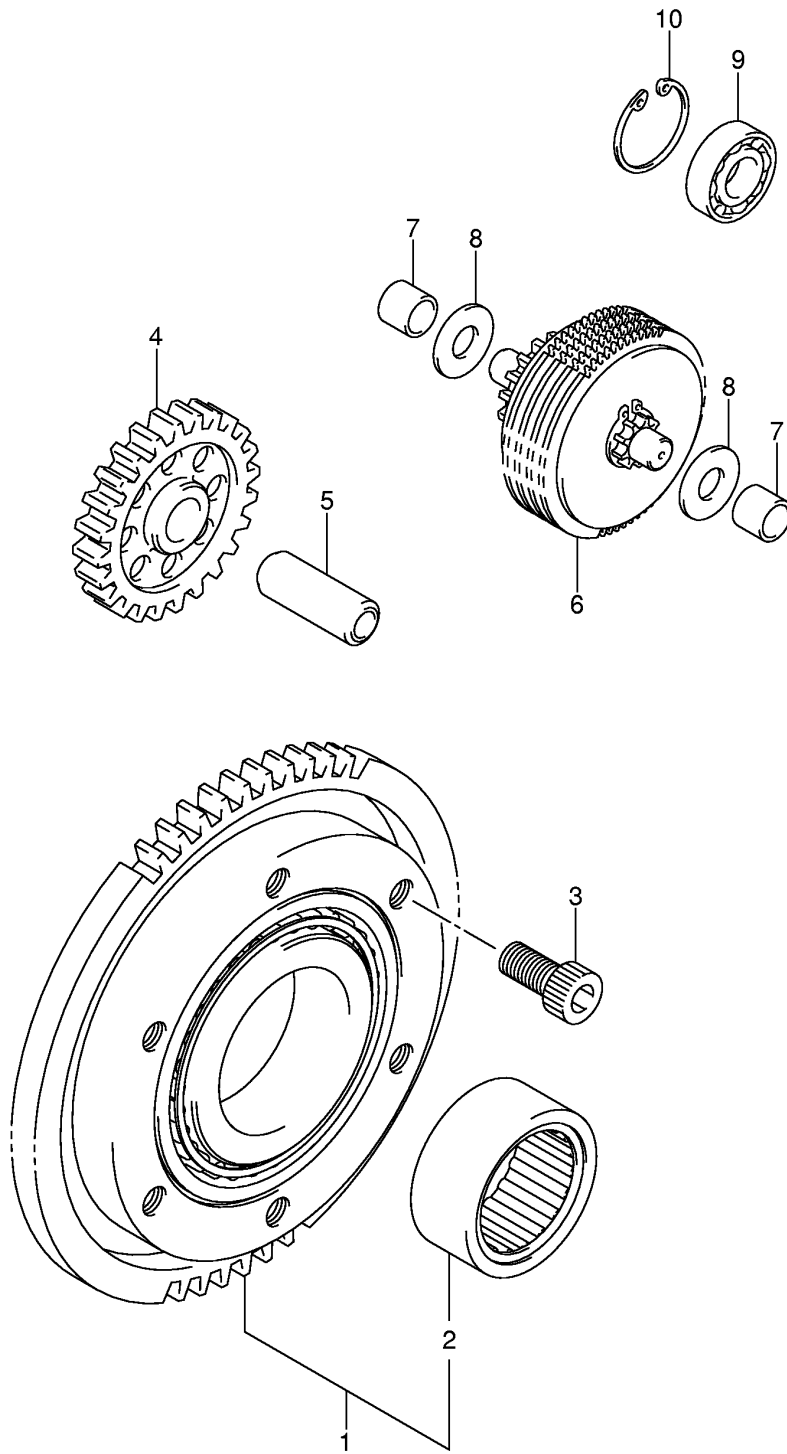

Ref No	Part No	Description
1	11211-31G00-0F0	Cylinder
2	11241-31G00	Gasket, Cylinder
3	04211-13189	Pin
4	01421-06203	Bolt, Stud
5	08316-10063	Nut
6	17857-31G00	Union, Water Hose
7	09280-21015	O-ring (d:2.7,id:21.4)
8	07130-06123	Bolt

Ref No	Part No	Description
--------	---------	-------------

1	11300-31810	Crankcase Set
2	04211-11169	• Pin
3	01547-06503	• Bolt
4	01547-06803	• Bolt
5	01547-06903	• Bolt
6	01550-08503	• Bolt
7	01550-08753	• Bolt
8	01550-08123	Plug, Oil Gallery
9	09168-08016	Gasket
10	09247-12104	Plug, Oil Drain
11	09168-12002	Gasket
12	09493-20014	Jet, T/m Oil Gallery
13	09280-04004	O-ring
14	09103-10118	Bolt, Eng Mtg (l:195)
15	09159-10058	Nut, Eng Mtg
16	11651-31G00	Bush, Eng Mtg

Ref No	Part No	Description
1	11341-31G00	Cover, Clutch
2	11342-31G00	Housing, V-belt Bearing
3	11370-31G00	Cover, V-belt Inner
4	11375-31G00	Plug, Water Drain
5	11380-31G00	Cover, V-belt Outer
6	11482-31G00	Gasket, Clutch Cover
7	11484-31G00	Gasket, V-belt Cover Inner Front
8	11485-31G00	Gasket, V-belt Cover Inner Rear
9	11486-31G00	Gasket, V-belt Cover Outer
10	01547-06253	Bolt
11	01547-06353	Bolt
12	04211-11169	Pin
13	01547-06353	Bolt
14	04211-09149	Pin
15	01547-06253	Bolt
16	01547-06253	Bolt
17	11350-31G00	Cover, Magneto
18	11483-31G00	Gasket, Magneto Cover
19	11971-09F50	Gauge, Oil Level
20	09280-17003	O-ring
21	09248-14005	Plug, Tdc Check
22	09168-14014	Gasket
23	01547-06253	Bolt
24	01547-06353	Bolt
25	04211-11169	Pin

Ref No	Part No	Description
1	12600-31810	Clutch Set, Starter
2	09263-35042	• . Bearing, 35x45x20
3	09106-08106	Bolt, 8x20
4	12612-31G00	Gear, Starter Idle No.2
5	09206-12007	Pin, Starter Idle Gear No.2
6	12600-31G00	Limiter Assy, Starter Idle Gear
7	12618-31G00	Bush, Limiter Gear Shaft
8	08211-10221	Washer
9	09262-12001	Bearing, 12x28x8
10	08331-41286	Circlip