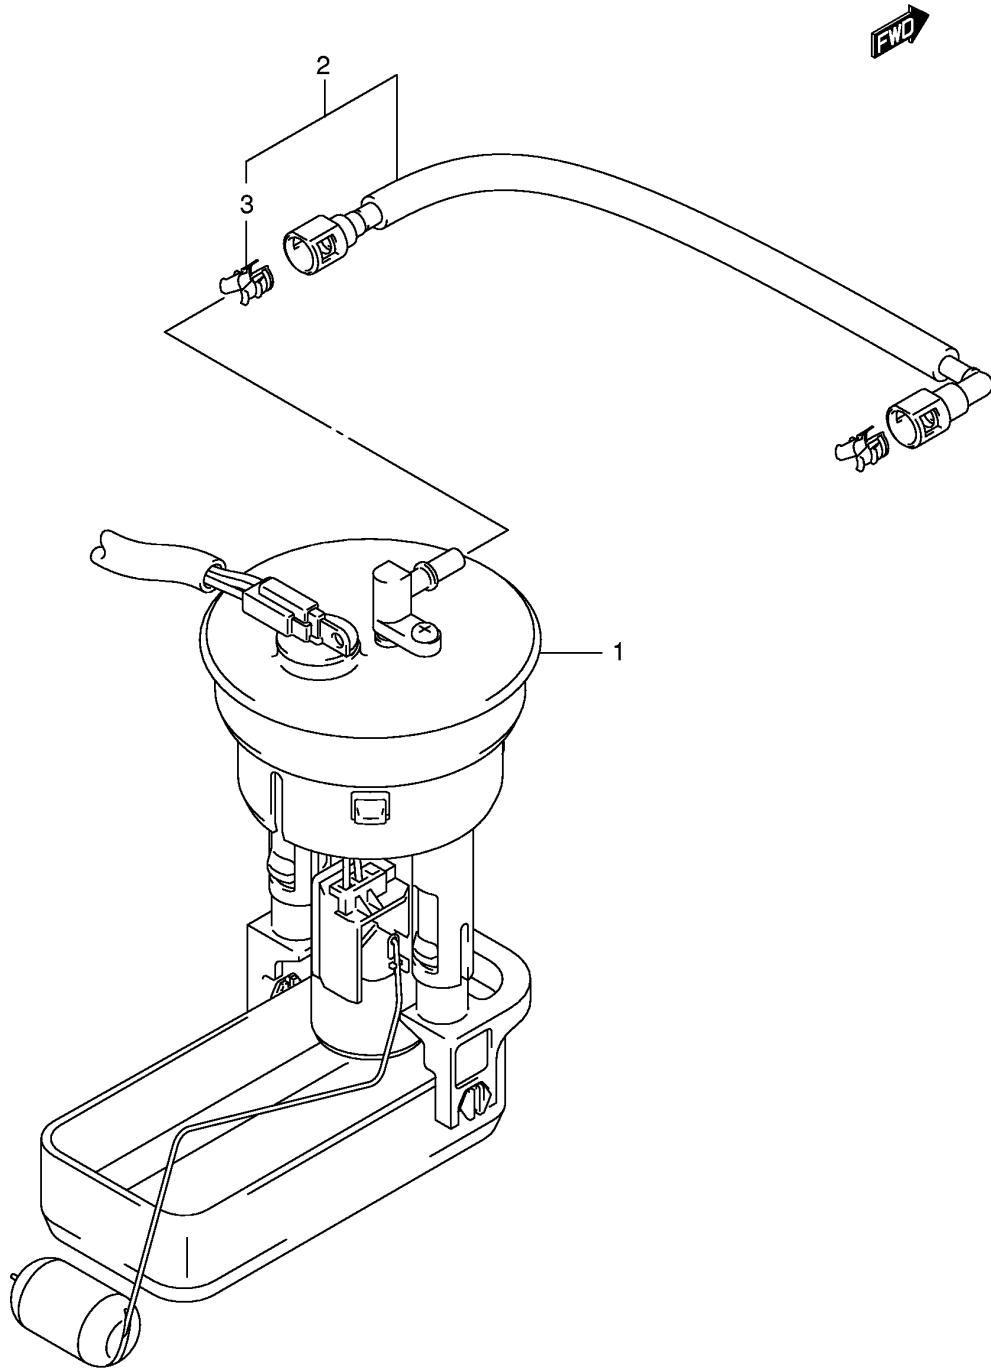

Ref No	Part No	Description
1	15100-31G00	Pump Assy, Fuel
2	15810-31G00	Hose, Fuel
3	15815-35F00	• Retainer