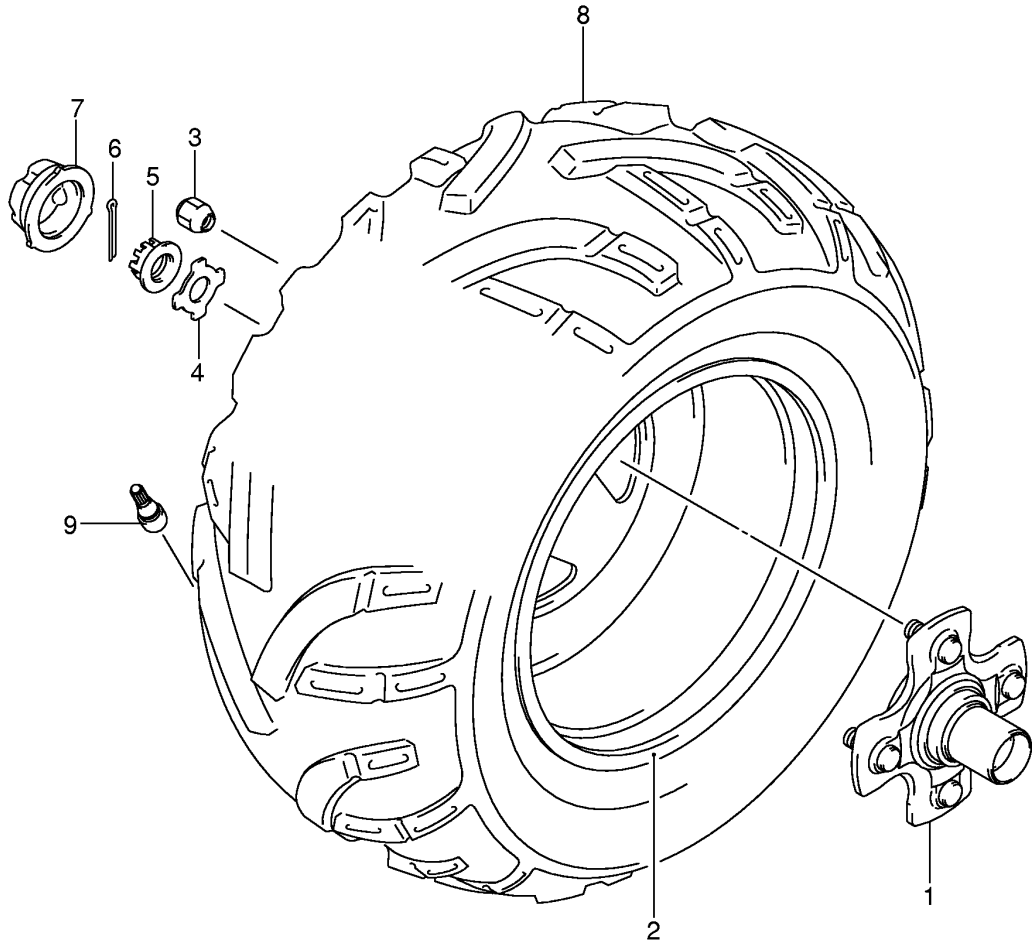

Ref No	Part No	Description
1	64110-31G00	Hub, Rear Wheel
2	65310-31G00	Rim, Rear Wheel (12x7.5at)
3	09159-10045	Nut
4	64723-09F00	Washer
5	09141-18010	Nut, Hub
6	04111-40408	Cotter Pin
7	54725-09F01	Cap, Wheel Center
8	65110-31G00	Tire, Rear (at25x10-12)
9	43130-24A00	Valve Assy, Wheel Rim (tr412)