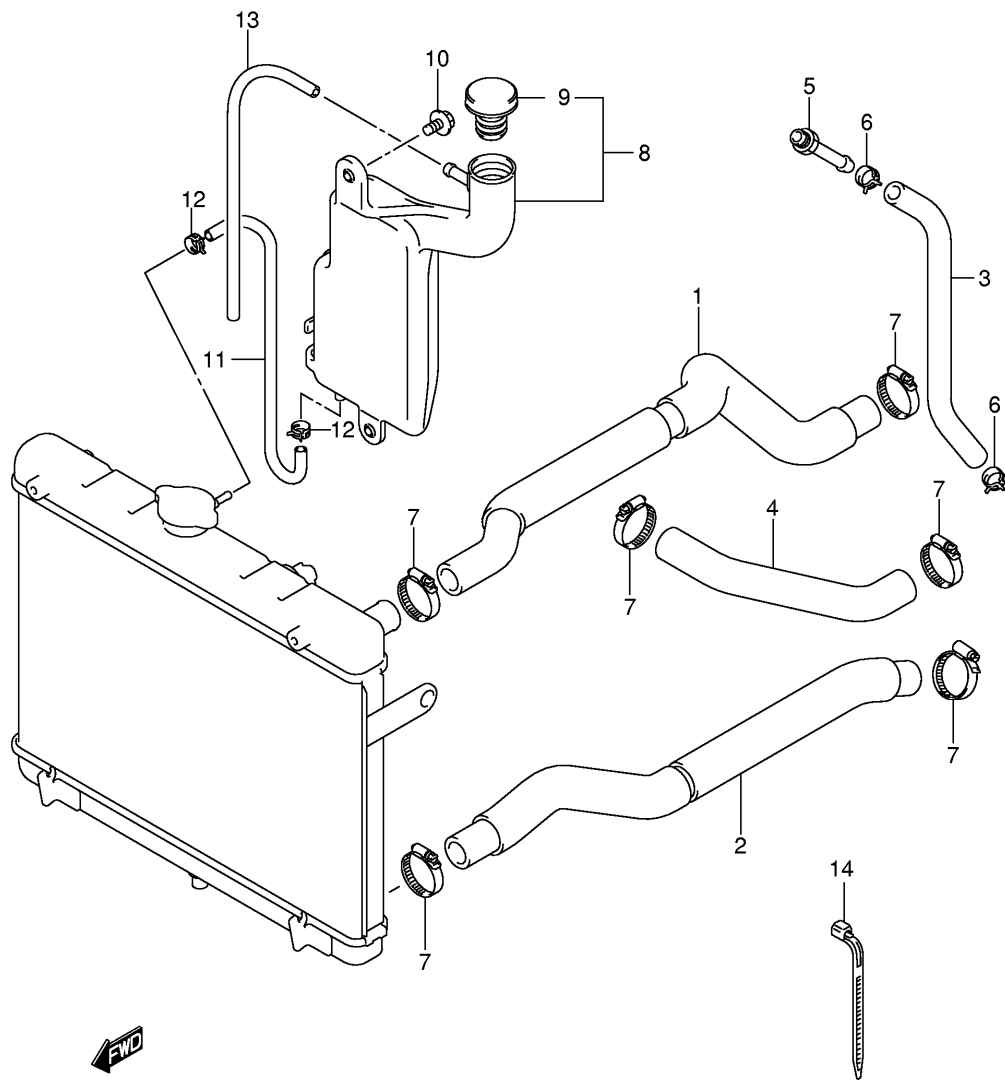

Ref No	Part No	Description
1	17851-31G00	Hose, Radiator Inlet
2	17852-31G00	Hose, Radiator Outlet
3	17854-24F00	Hose, Water Bypass
4	17854-31G00	Hose, Water Pump Outlet
5	09362-09011	Union, Bypass
6	09401-12409	Clip
7	09402-32511	Clamp
8	17910-31G00	Tank Assy, Reservoir
9	17931-02FA0	• Cap
10	09116-06168	Bolt, 6x16
11	17982-18G00	Hose, Rsvr Tank Inlet
12	09401-08411	Clip
13	09352-50901-600	Hose, Ovfl
14	09407-19401	Clamp