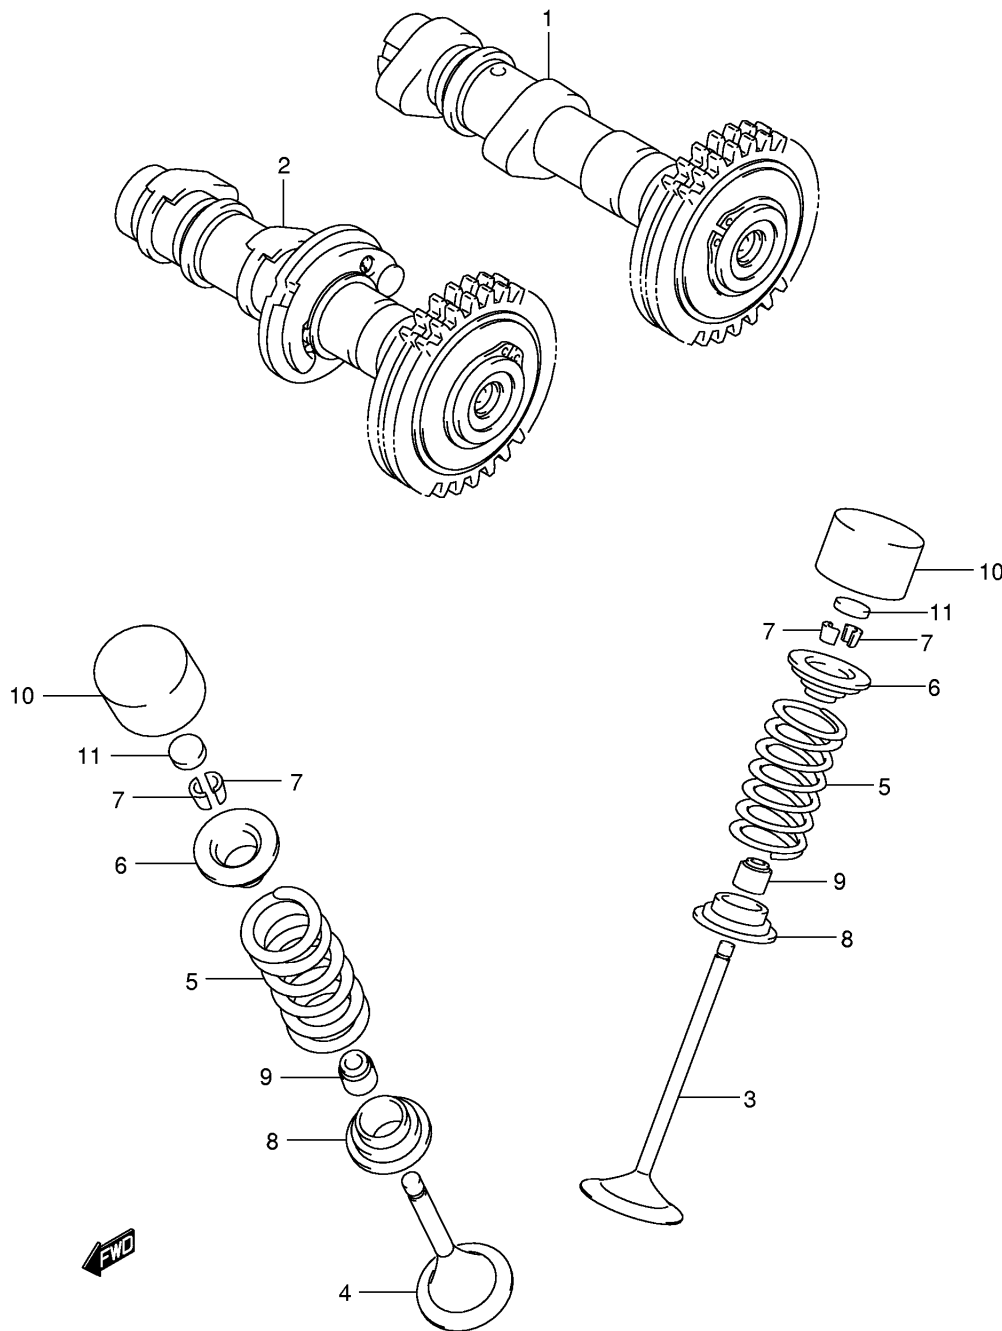

Ref No	Part No	Description
1	12710-31G00	Camshaft, Intake
2	12720-31G00	Camshaft, Exhaust
3	12911-31G00	Valve, Intake
4	12912-31G00	Valve, Exhaust
5	12921-31G00	Spring, Valve
6	12931-02F10	Retainer, Valve Spring
7	12932-24400	Cotter, Valve
8	12933-38400	Seat, Valve Spring
9	09289-05015	Seal, Oil
10	12891-02F00	Tappet
11	12892-41C00-230	Shim, Tappet
11	12892-41C00-235	Shim, Tappet
11	12892-41C00-240	Shim, Tappet
11	12892-41C00-245	Shim, Tappet
11	12892-41C00-250	Shim, Tappet
11	12892-41C00-255	Shim, Tappet
11	12892-41C00-260	Shim, Tappet
11	12892-41C00-265	Shim, Tappet
11	12892-41C00-270	Shim, Tappet
11	12892-41C00-275	Shim, Tappet
11	12892-41C00-280	Shim, Tappet
11	12892-41C00-285	Shim, Tappet
11	12892-41C00-290	Shim, Tappet
11	12892-41C00-295	Shim, Tappet
11	12892-41C00-300	Shim, Tappet
11	12892-41C00-305	Shim, Tappet
11	12892-41C00-310	Shim, Tappet
11	12892-41C00-315	Shim, Tappet
11	12892-41C00-320	Shim, Tappet
11	12892-41C00-325	Shim, Tappet
11	12892-41C00-330	Shim, Tappet
11	12892-41C00-335	Shim, Tappet
11	12892-41C00-340	Shim, Tappet
11	12892-41C00-345	Shim, Tappet
11	12892-41C00-350	Shim, Tappet
12	12800-41810	Shim Set, Tappet
13	99000-69471	• . Case, Tappet Shim