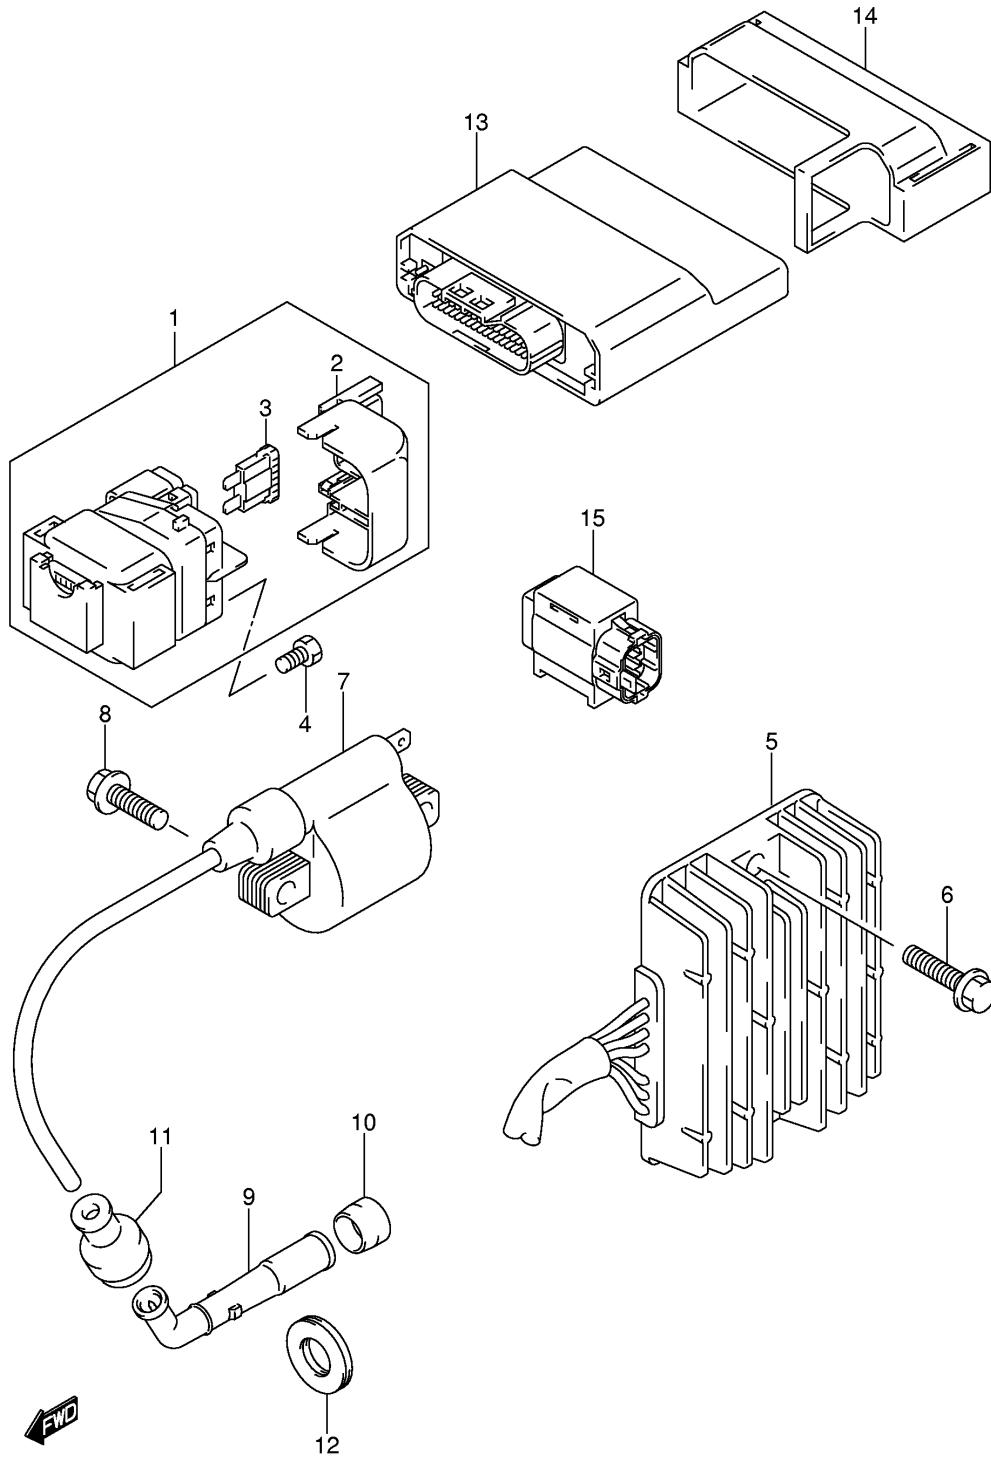

Ref No	Part No	Description
1	31800-35F00	Relay Assy, Starting Mot
2	31861-26E00	• . Cover, Starter Relay
3	09481-30101	• . Fuse (30a)
4	09128-06013	Bolt, Starting Motor (6x8)
5	32800-41F10	Rectifier Assy
6	02162-06253	Bolt, Rectifier
7	33410-19B10	Coil Assy, Ignition
8	01550-06203	Bolt, Ignition Coil
9	33510-17G00	Cap Assy, Spark Plug
10	33541-23E01	Seal, Spark Plug Cap
11	33542-38B00	Seal, High Tension Cord
12	33543-33E01	Cover, Spark Plug Cap
13	32920-31G01	Control Unit, Fi
14	32980-31G00	Holder, Fi Control Unit
15	33960-06G10	Sensor Assy, Fuel Cut