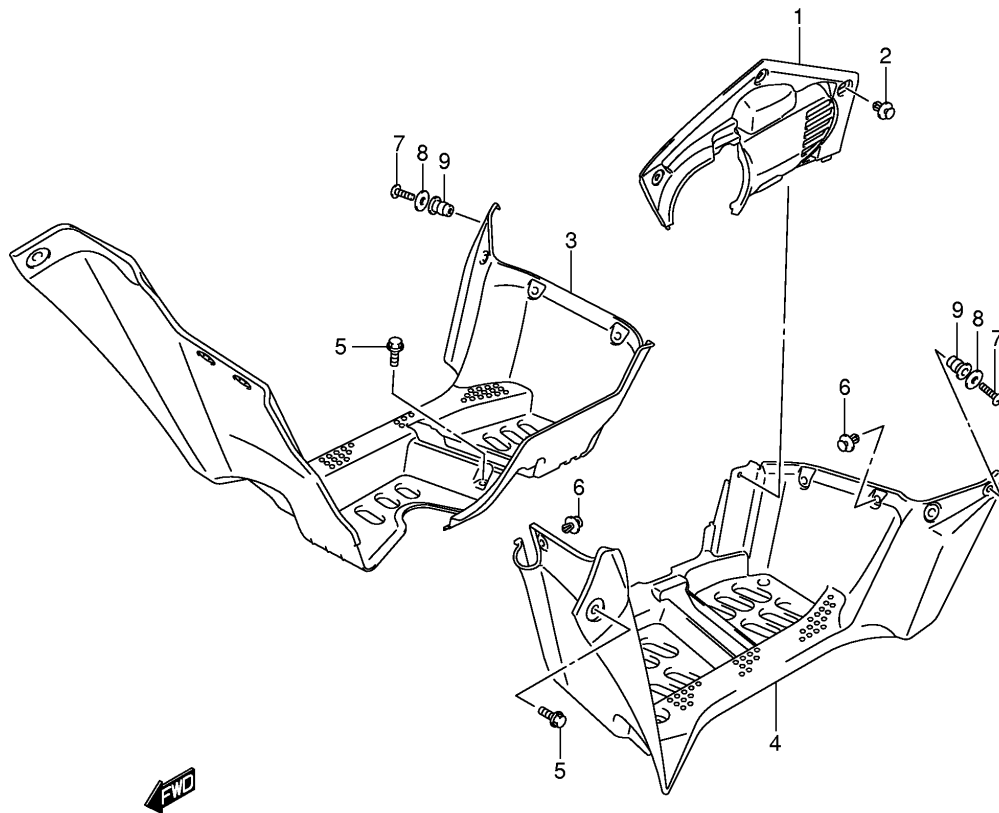

Ref No	Part No	Description
1	63342-31G00-291	Lid (black)
2	09409-07333	Clip
3	63331-31G00-291	Mudguard, Front Rh (black)
4	63341-31G00-291	Mudguard, Front Lh (black)
5	09111-06088	Bolt, Guard
6	09409-08335	Clip
7	02142-05203	Screw
8	09160-05046	Washer
9	09159-05019	Nut