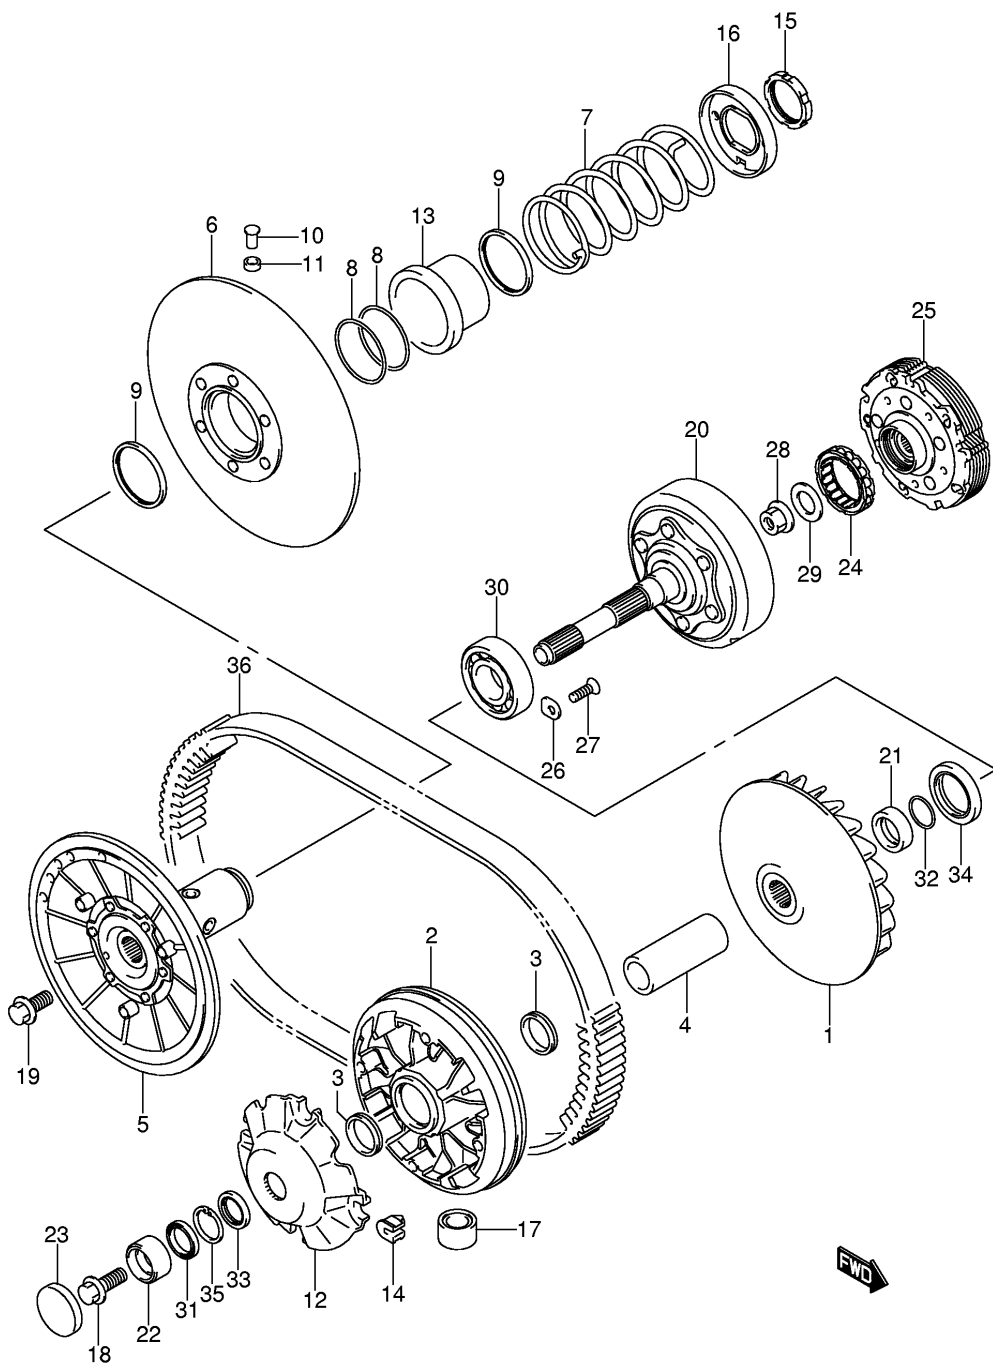

Ref No	Part No	Description
1	21110-31G00	Face, Fixed Drive
2	21120-31G00	Face, Movable Drive
3	21124-31G00	Seal, Movable Drive Face
4	21125-31G00	Spacer, Movable Drive
5	21210-31G00	Face, Fixed Driven
6	21240-31G00	Face, Movable Driven
7	21243-09F52	Spring, Movable Driven
8	21245-15F00	O-ring, Movable Driven
9	21247-31G00	Seal, Movable Driven
10	21248-15F01	Pin, Movable Driven
11	21249-15F00	Spacer, Movable Driven
12	21431-31G00	Plate, Movable Drive
13	21471-09F60	Sheet, Movable Driven
14	21481-14F00	Damper, Movable Drive
15	21518-09F50	Nut, Driven Pulley Spring
16	21519-09F52	Holder, Movable Driven
17	21650-31G00	Roller, Movable Driven
18	09103-12028	Bolt, Drive Face (12x30)
19	09103-12049	Bolt, Driven Face (12x25)
20	21100-31G00	Housing, Clutch
21	21102-31G00	Spacer, Primary Shaft
22	21106-31G00	Spacer, Clutch Housing
23	21107-31G00	Cap, V-belt Bearing
24	21273-44D00	Clutch, One Way
25	21500-31G00	Clutch Assy, Shoe
26	24741-20A00	Retainer, Cl Hsg Brg
27	09126-06011	Screw, Retainer (6x12)
28	09159-18020	Nut, Shoe Clutch
29	09164-18004	Washer, Shoe Clutch
30	09262-28014	Bearing, Clutch Housing, L
31	09262-35075	Bearing, Clutch Housing, R
32	09280-25004	O-ring, Primary Shaft
33	09283-35051	Seal, Clutch Hsg Oil, R
34	09283-38025	Seal, Clutch Housing Sp
35	08331-41479	Circlip, Clutch Housing
36	27601-31G00	V-belt, Drive