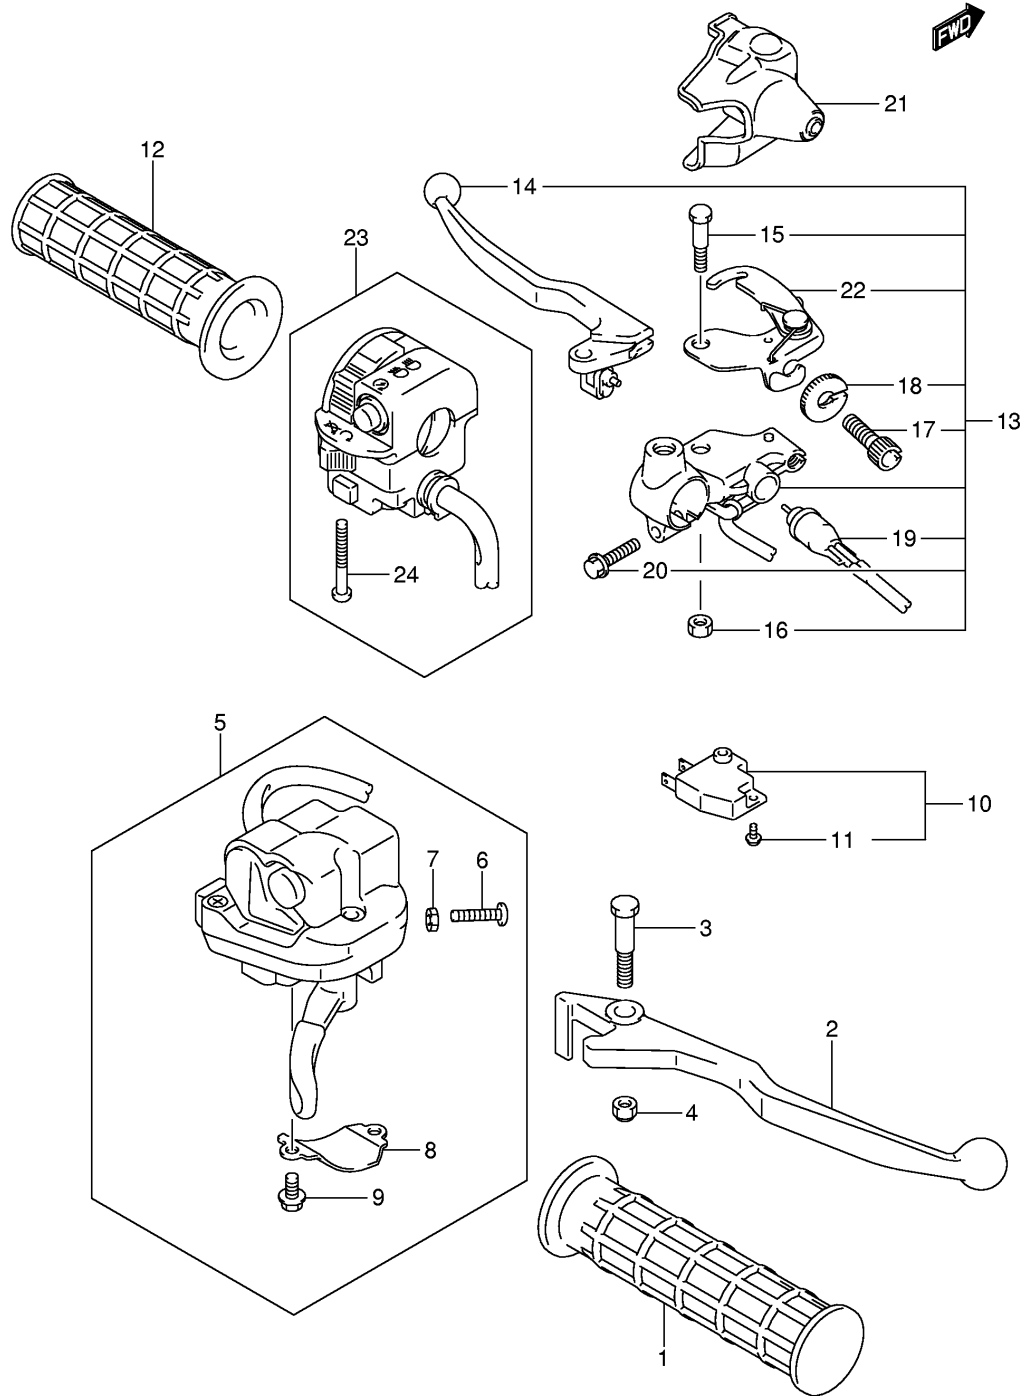

Ref No	Part No	Description
1	57211-21G00	Grip
2	57421-39D20	Lever, Brake
3	57431-04F00	Bolt
4	57433-09F00	Nut
5	57100-31G00	Case Assy, Throttle
6	02112-05203	. . Screw
7	08310-00053	. . Nut
8	57126-07G00	. . Holder
9	57127-07G00	. . Bolt
10	57460-17C11	Switch Assy, Stop
11	57465-17C00	. . Screw
12	57211-21G00	Grip
13	57500-38FC0	Lever Assy, Rear Brake
14	57620-21821	. . Lever Set, Brake
15	57431-09F00	. . Bolt, Pivot
16	08319-21063	. . Nut
17	57441-08C00	. . Adjuster, Cable
18	57442-08C00	. . Lock Nut
19	57560-38FA1	. . Switch Assy, Stop
20	01547-06203	. . Bolt
21	57541-38FA0	Cover, Brake Lever
22	57790-38FA0	Stopper, Brake Lever
23	37400-31G00	Switch Assy, Lh
24	02112-05353	. . Screw