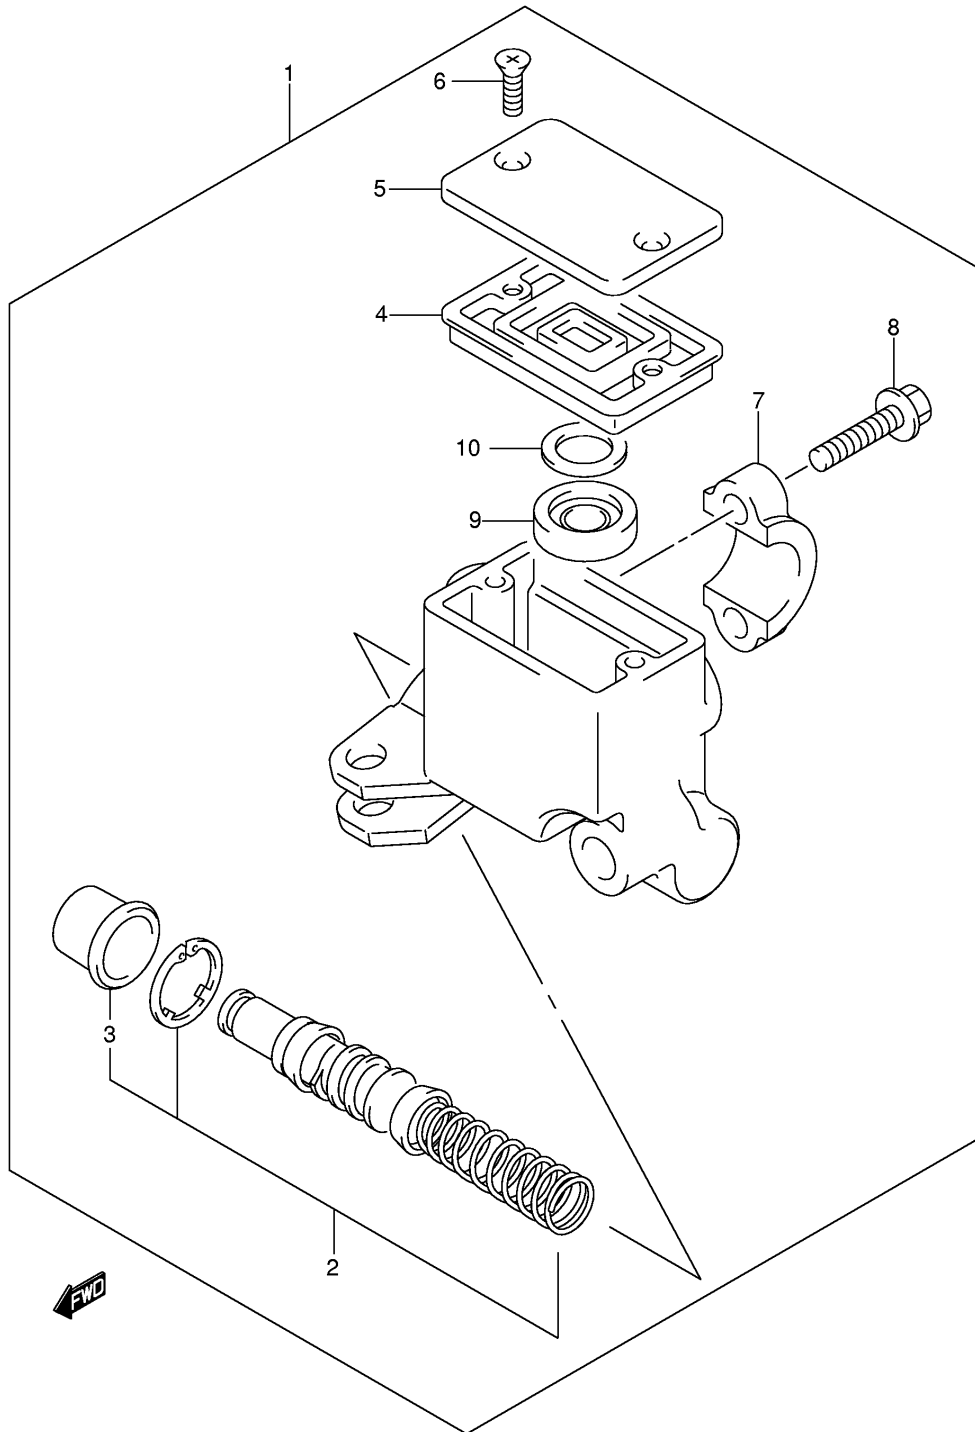

Ref No	Part No	Description
1	59600-12D10	Cylinder Assy, Front Master
2	59600-45850	• . Piston/cup Set
3	59666-44300	•• .. Boot
4	59667-44B00	• . Diaphragm
5	69669-24A01	• . Cap
6	69689-49300	• . Screw, Cap
7	59671-36500	• . Holder
8	59675-02FA0	• . Bolt
9	59748-15400	• . Separator
10	59749-15400	• . Plate