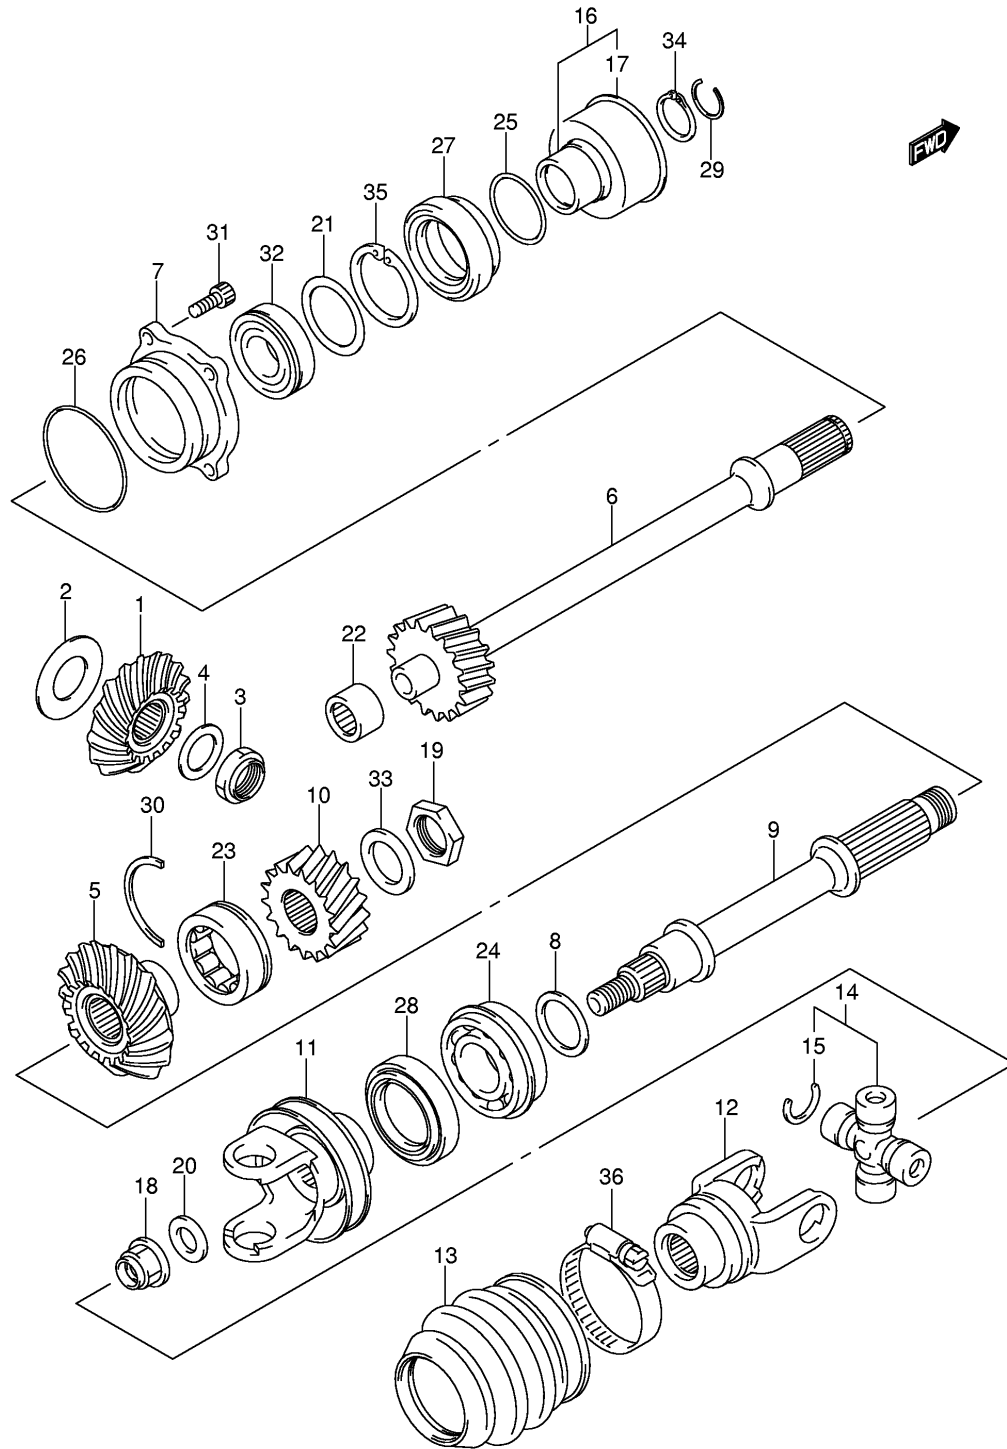

Ref No	Part No	Description