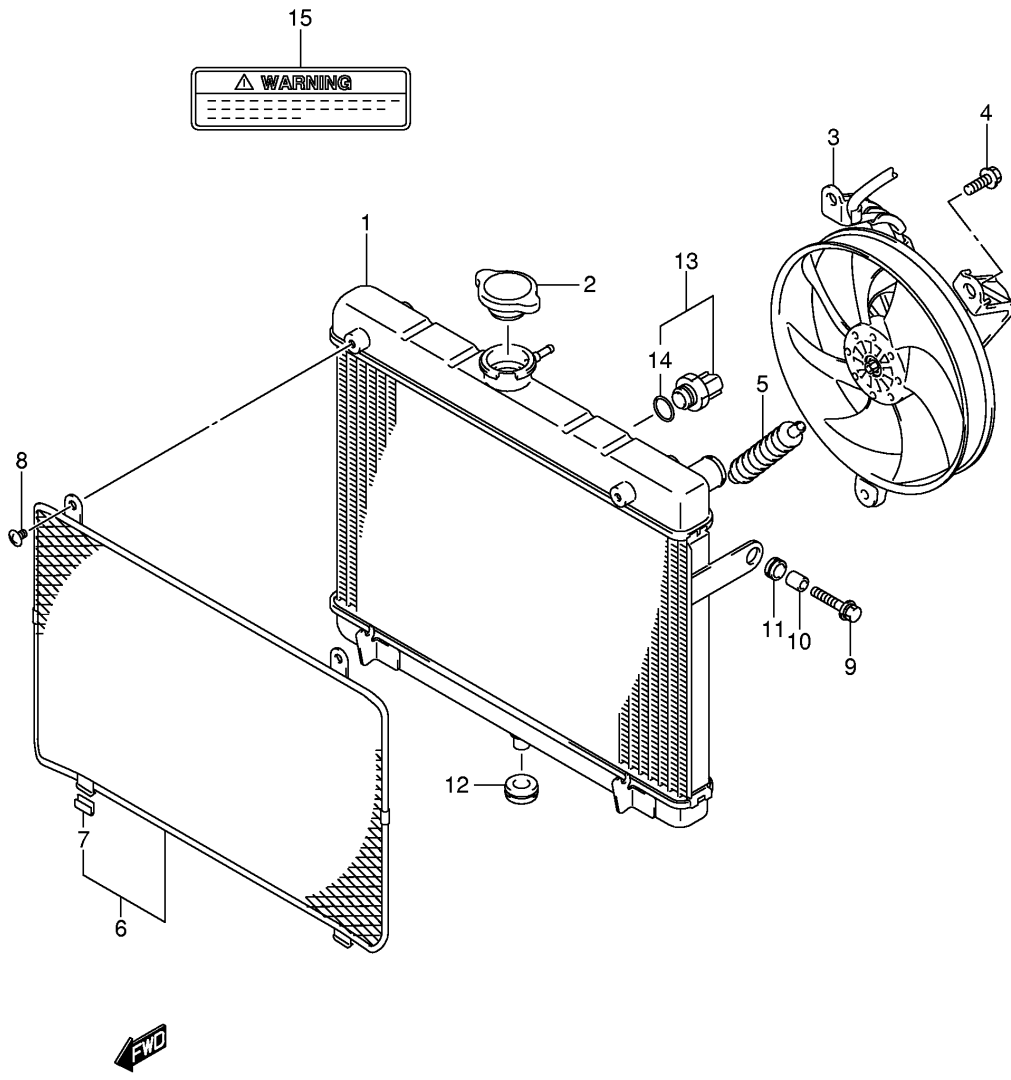

Ref No	Part No	Description
1	17710-31G00	Radiator Assy
2	17730-14G00	Cap Assy, Radiator
3	17800-31G00	Fan Assy, Radiator
4	01550-06103	Bolt
5	17820-07G10	Boot, Rdtr Fan Motor
6	17760-09F00	Cover, Radiator
7	17765-09F00	• Protector
8	02142-06083	Screw
9	09118-06097	Bolt, 6x25
10	09180-06290	Spacer, 6.5x10x12
11	09320-10042	Cushion
12	09320-12036	Cushion, Lower
13	17680-50F00	Switch, Radiator Fan
14	17689-50F00	• O Ring
15	17991-02F01	Label, Cooling Fan