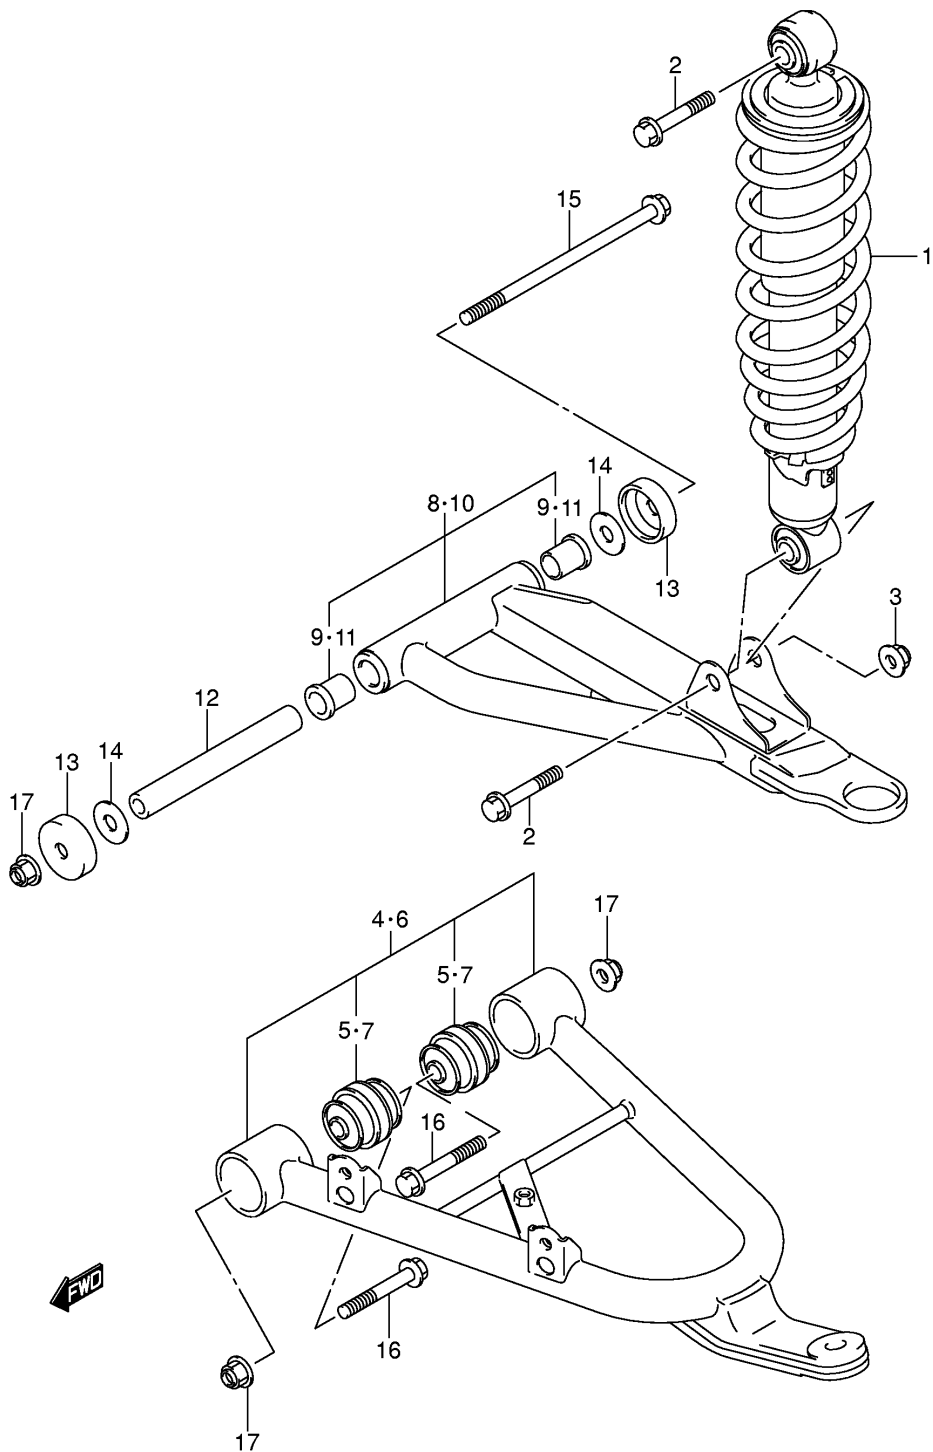

Ref No	Part No	Description
1	52100-31G00-YU8	Absorber Assy, Front Shock (gray)
2	09103-10126	Bolt (10x48)
3	09159-10058	Nut
4	52410-31810	Arm Set, Suspension Lower Rh
5	09319-10055	. Bush (10x35.1x38)
6	52420-31810	Arm Set, Suspension Lower Lh
7	09319-10055	. Bush (10x35.1x38)
8	52430-31810	Arm Set, Suspension Upper Rh
9	51236-40B00	. Bush
10	52440-31810	Arm Set, Suspension Upper Lh
11	51236-40B00	. Bush
12	52455-31G00	Spacer, Pivot
13	51255-18900	Seal, Fr Suspension Arm Pivot
14	08211-10281	Washer
15	09103-10389	Bolt, Suspension Upper (10x160)
16	09103-10255	Bolt, Suspension Lower (10x57)
17	09159-10058	Nut