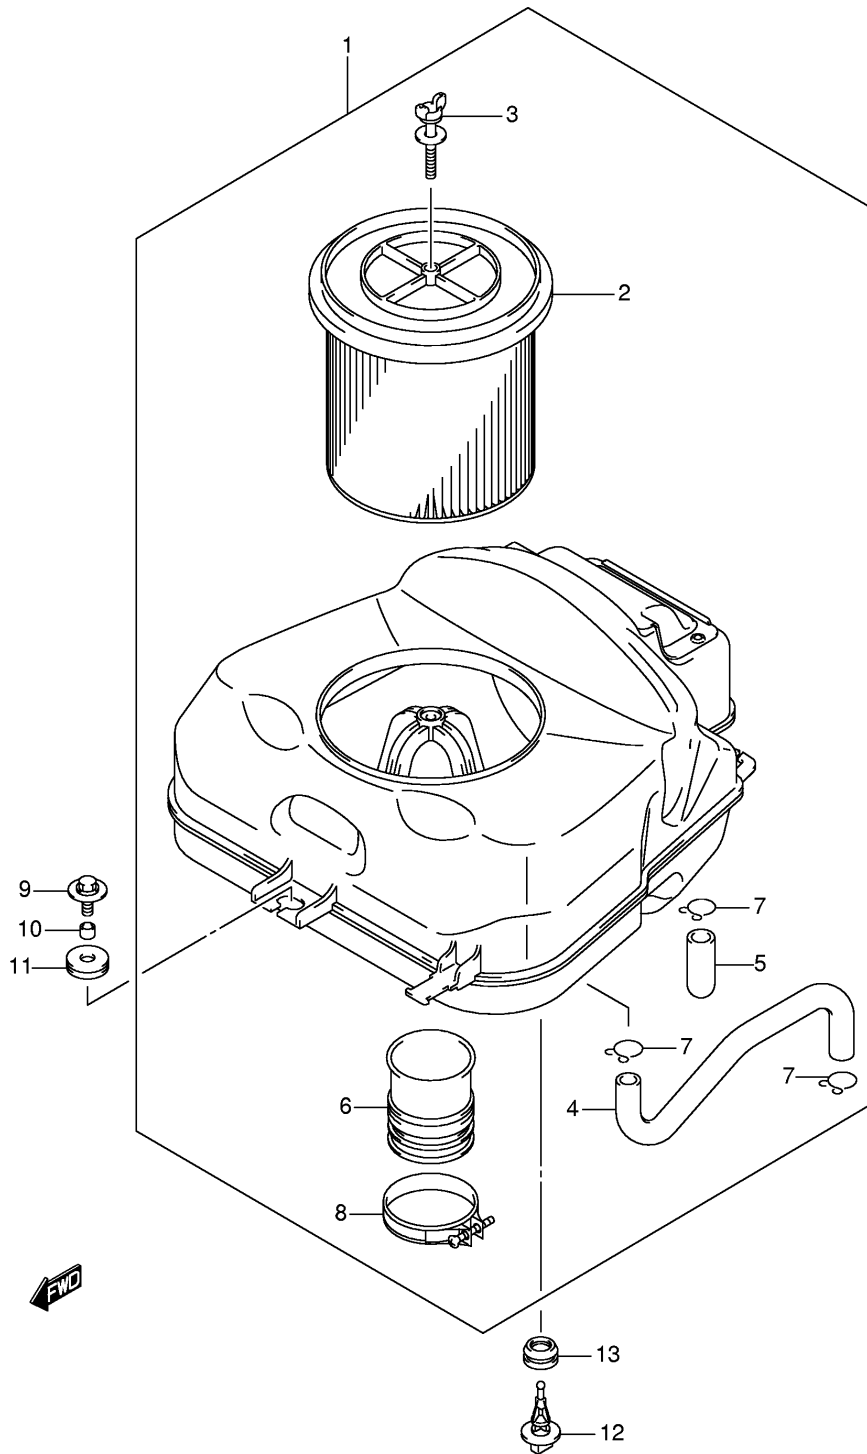

Ref No	Part No	Description
1	13700-31G00	Cleaner Assy, Air
2	13780-31G00	. Filter Assy
3	13831-31G00	. Bolt, Wing
4	13853-31G00	. Tube, Breather
5	13878-09F00	. Plug, Drain
6	13881-31G00	. Tube, Outlet
7	09401-14301	. Clip
8	09402-58208	. Clamp
9	09116-06149	Bolt, 6x20
10	09180-06247	Spacer, 6.1x8x7
11	09320-08028	Cushion
12	13650-52G00	Sensor, Air Temp
13	13655-77E00	Grommet, Air Temp Sensor