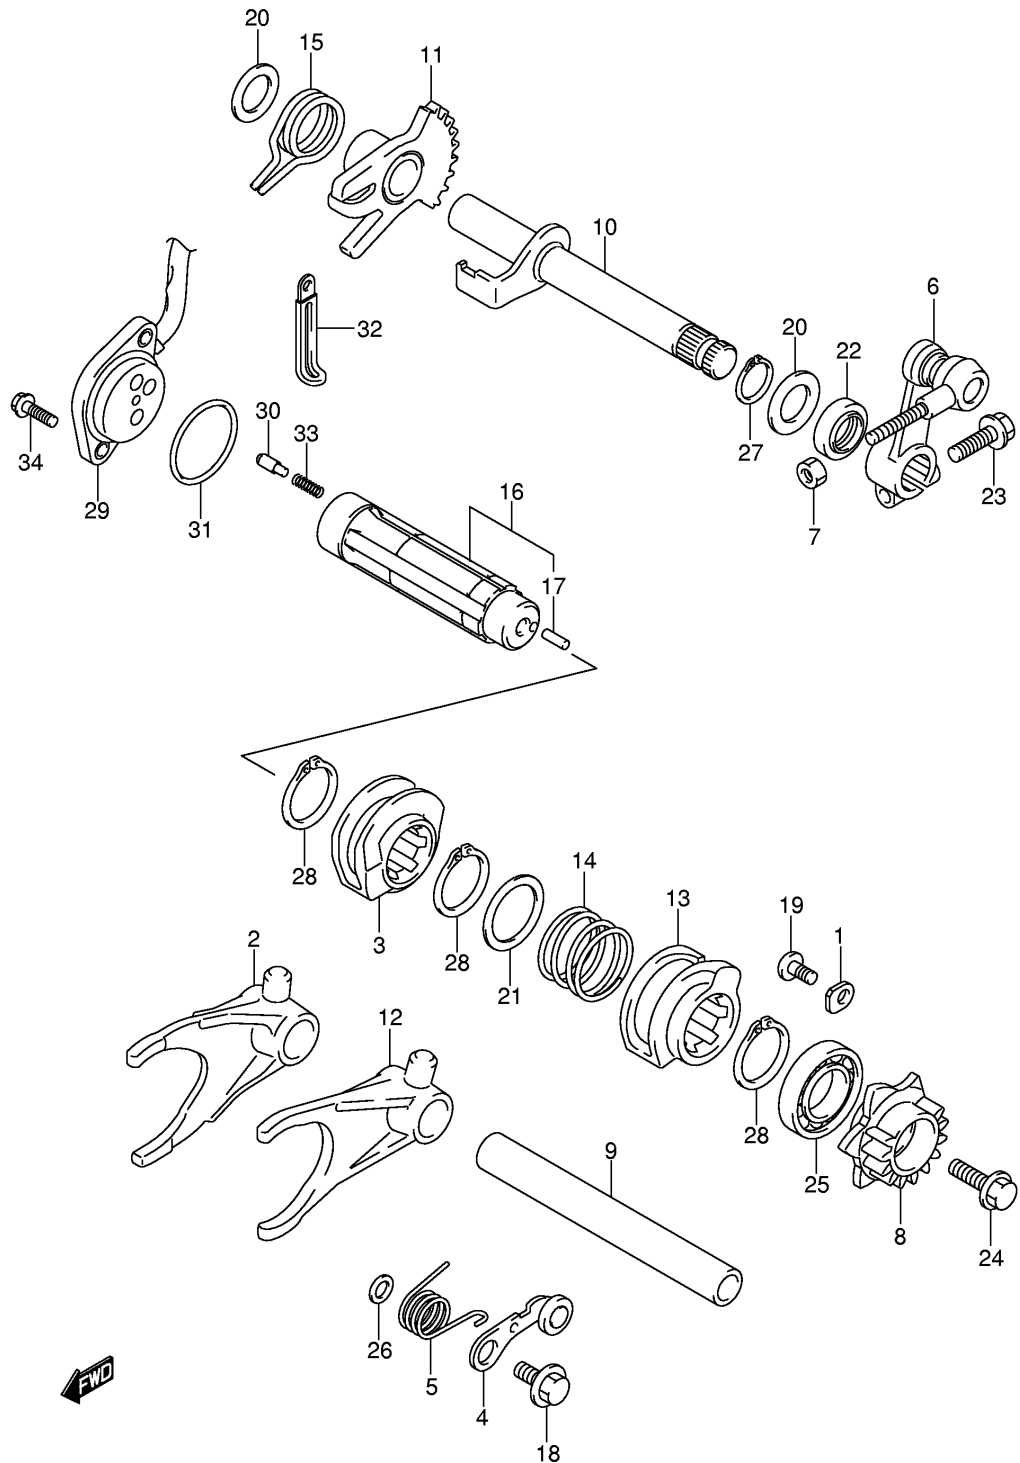

Ref No	Part No	Description
1	24741-21A00	Retainer, Sub T/m Shift Cam
2	25240-31G00	Fork, Reverse Gr Shift
3	25321-31G00	Cam, Reverse Gear Shift
4	25350-31G00	Stopper, Shift Cam
5	25355-35F01	Spring, Shift Cam Stopper
6	25360-31G10	Arm, Select
7	08310-00067	Nut, Gear Shift Link
8	25381-31G00	Plate, Gr Shift Cam Stopper
9	25411-38A00	Shaft, Sub T/m Gear Shift
10	25510-31G00	Shaft, Sub T/m Shift No.2
11	25540-31G00	Gear, Sub T/m Shift
12	29510-31G00	Fork, Sub T/m Gear Shift
13	29611-31G00	Cam, Sub T/m Gear Shift
14	29612-31G00	Spring, Sub T/m Shift Fork
15	29613-31G00	Spring, Shift Arm Return
16	29620-31G00	Shaft, Sub T/m Gear Shift
17	04221-04089	• Pin, Sub T/m Gear Shift
18	09111-06041	Bolt, Sub T/m Shift Cam
19	09125-06110	Screw, Shift Cam Retainer
20	09181-14195	Washer, Sub T/m Shift
21	09181-25139	Washer, Shift Cam Spring
22	09283-14006	Seal, Sub T/m Gear Shift
23	01550-06203	Bolt, Gear Shift Lever
24	01550-06203	Bolt, Gr Shift Cam Plate
25	08110-69040	Bearing, Sub T/m Gear Shift
26	08211-06121	Washer, Shift Cam Stopper
27	08331-31146	Circlip, Sub T/m Gr Shift
28	08331-31256	Circlip, Gear Shift Cam
29	37720-31G00	Base Assy, Gear Shift Term
30	09209-05011	Contact, Gear Shift Sw
31	09280-35006	O-ring, Gear Shift Sw
32	09404-06429	Clamp, Gear Shift Sw Lever
33	09440-04010	Spring, Gear Shift Sw
34	07120-05163	Bolt, Gear Shift Sw