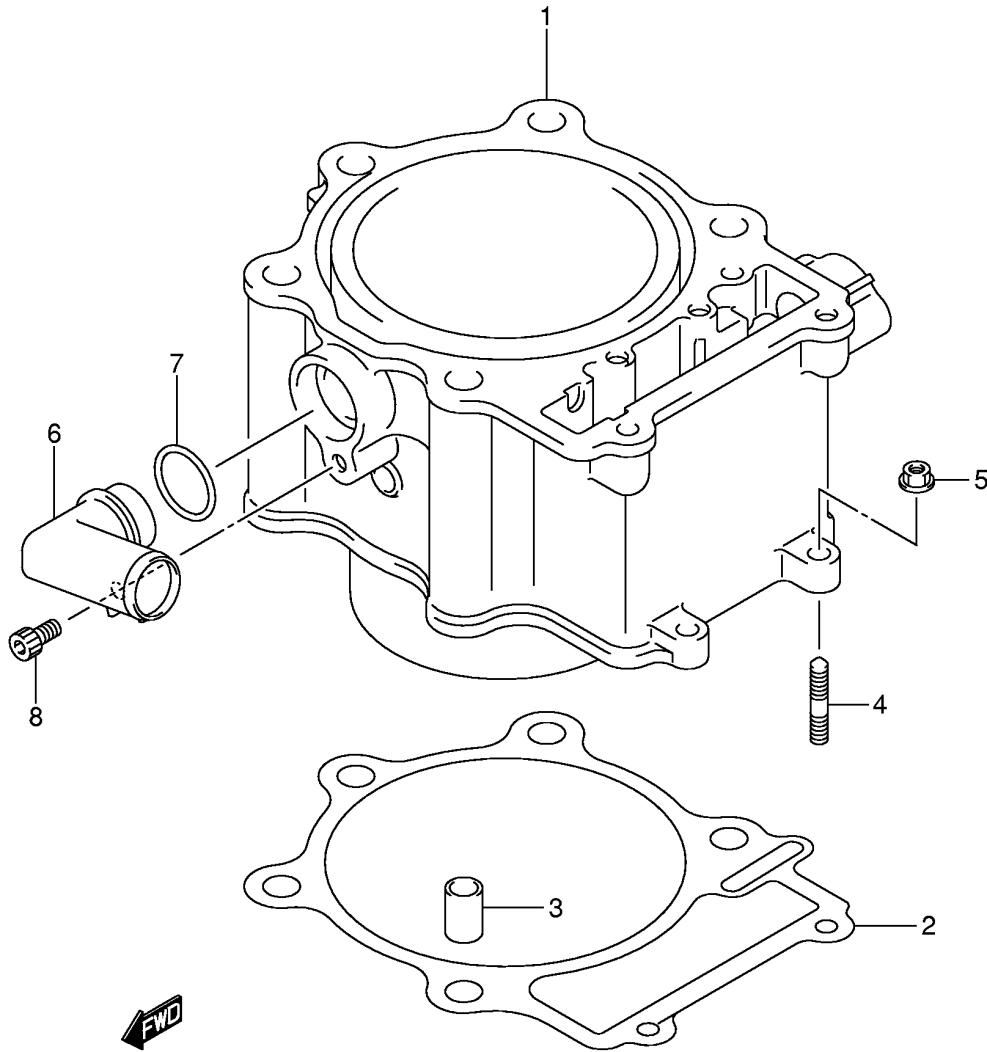

Ref No	Part No	Description
1	11400-31810	Gasket Set
2	11141-31G00	• . Gasket, Cylinder Head
3	11173-31G00	• . Gasket, Cylinder Head Cover
4	11241-31G00	• . Gasket, Cylinder
5	11482-31G00	• . Gasket, Clutch Cover
6	11483-31G00	• . Gasket, Magneto Cover
7	11484-31G00	• . Gasket, V-belt Cover Inner Front
8	11485-31G00	• . Gasket, V-belt Cover Inner Rear
9	11486-31G00	• . Gasket, V-belt Cover Outer
10	12837-19B10	• . Gasket, Tensioner Adjuster
11	14181-29E02	• . Gasket, Exh Pipe
12	14771-31G00	• . Connector, Muffler Joint
13	09280-22001	• . O Ring, D:2.4,id:21.8

Ref No	Part No	Description
1	11171-31G00	Cover, Cylinder Head
2	11173-31G00	Gasket, Cyl Head Cover
3	09106-07009	Bolt, 7x17.5
4	09161-11008	Washer

Ref No	Part No	Description
1	11100-31G00	Head Assy, Cylinder
2	09103-06266	• Bolt, 6x40
3	09206-08001	• Pin, 6.2x8x11
4	11115-32E70	Guide, Valve (os:0.3)
5	11141-31G00	Gasket, Cylinder Head
6	11161-31G00	Bolt, Cylinder Head (l:200)
7	09103-06060	Bolt, 6x100
8	09103-06103	Bolt, 6x70
9	04211-13189	Pin
10	07120-06123	Plug
11	09168-06023	Gasket, 5.8x13x1.2
12	09482-00528	Plug, Spark (cr6e)
12	09482-00529	Plug, Spark (u20esr-n)
12	09482-00456	Plug, Spark (cr8e)
12	09482-00457	Plug, Spark (u24esr-n)
12	09482-00516	Plug, Spark (cr7e)
12	09482-00515	Plug, Spark (u22esr-n)
12	09482-00458	Plug, Spark (cr9e)
12	09482-00459	Plug, Spark (u27-esr-n)
13	13101-31G00	Pipe Assy, Intake
14	09106-06105	Bolt, Intake Pipe
15	09402-62208	Clamp, Intake Pipe
16	13650-10G00	Sensor, Water Pump
17	09168-12017	Gasket, Water Temp Sensor
18	17661-31G00	Cover
19	17670-06G60	Thermostat
20	01550-08253	Bolt
21	11653-31G00	Plate, Eng Mtg Damper
22	11654-31G00	Damper, Eng Mtg
23	11655-31G00	Stopper, Eng Mtg
24	01550-08123	Bolt

Ref No	Part No	Description
1	11211-31G00-0F0	Cylinder
2	11241-31G00	Gasket, Cylinder
3	04211-13189	Pin
4	01421-06203	Bolt, Stud
5	08316-10063	Nut
6	17857-31G00	Union, Water Hose
7	09280-21015	O-ring (d:2.7,id:21.4)
8	07130-06123	Bolt