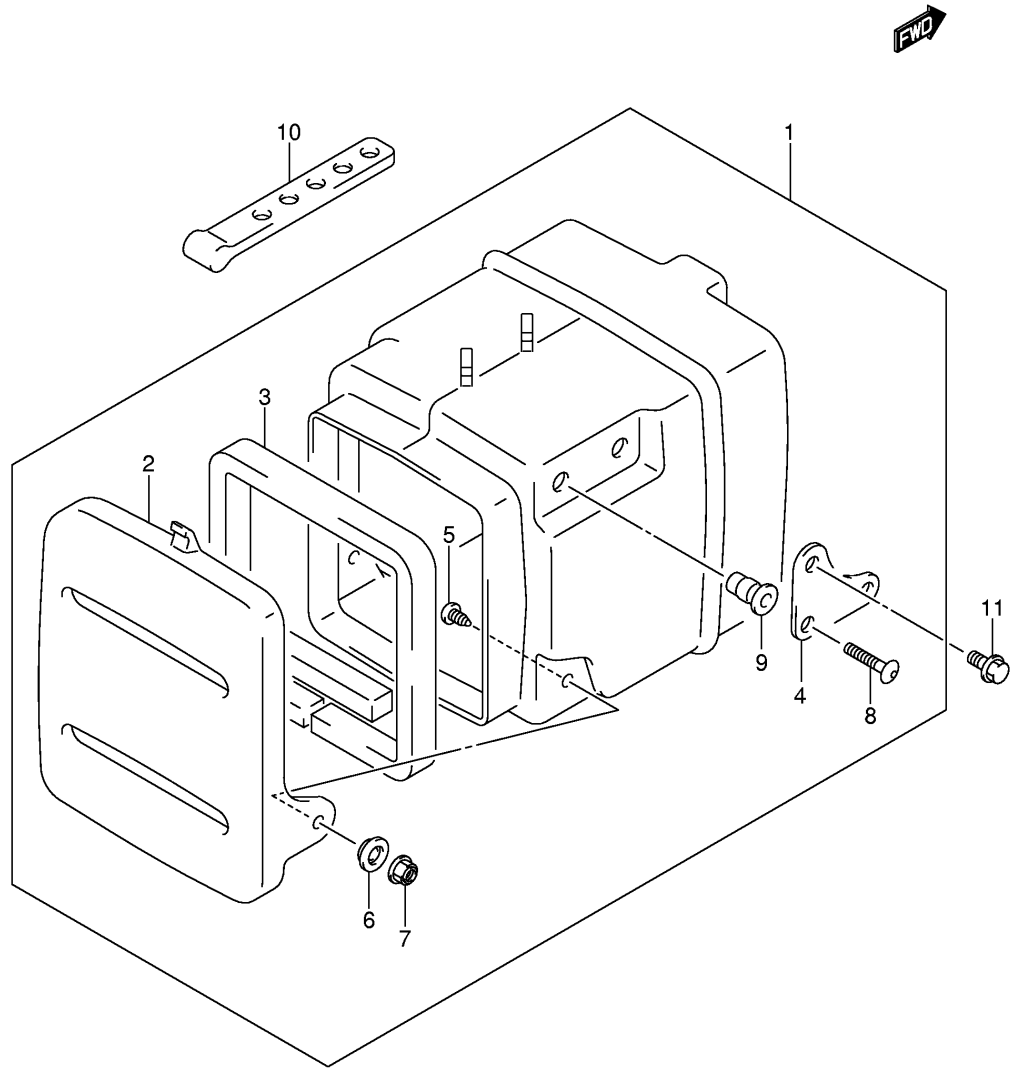

Ref No	Part No	Description
1	93100-31G00	Box Assy, Rear
2	93112-31G00	. Lid
3	93114-31G00	. Cushion
4	93113-31G00	. Bracket
5	02142-06163	. Screw, Hinge
6	09169-06045	. Washer
7	08319-31063	. Nut
8	02142-05203	. Screw, Box
9	09159-05019	. Nut
10	93191-09F11	Band, Box
11	01560-06123	Bolt