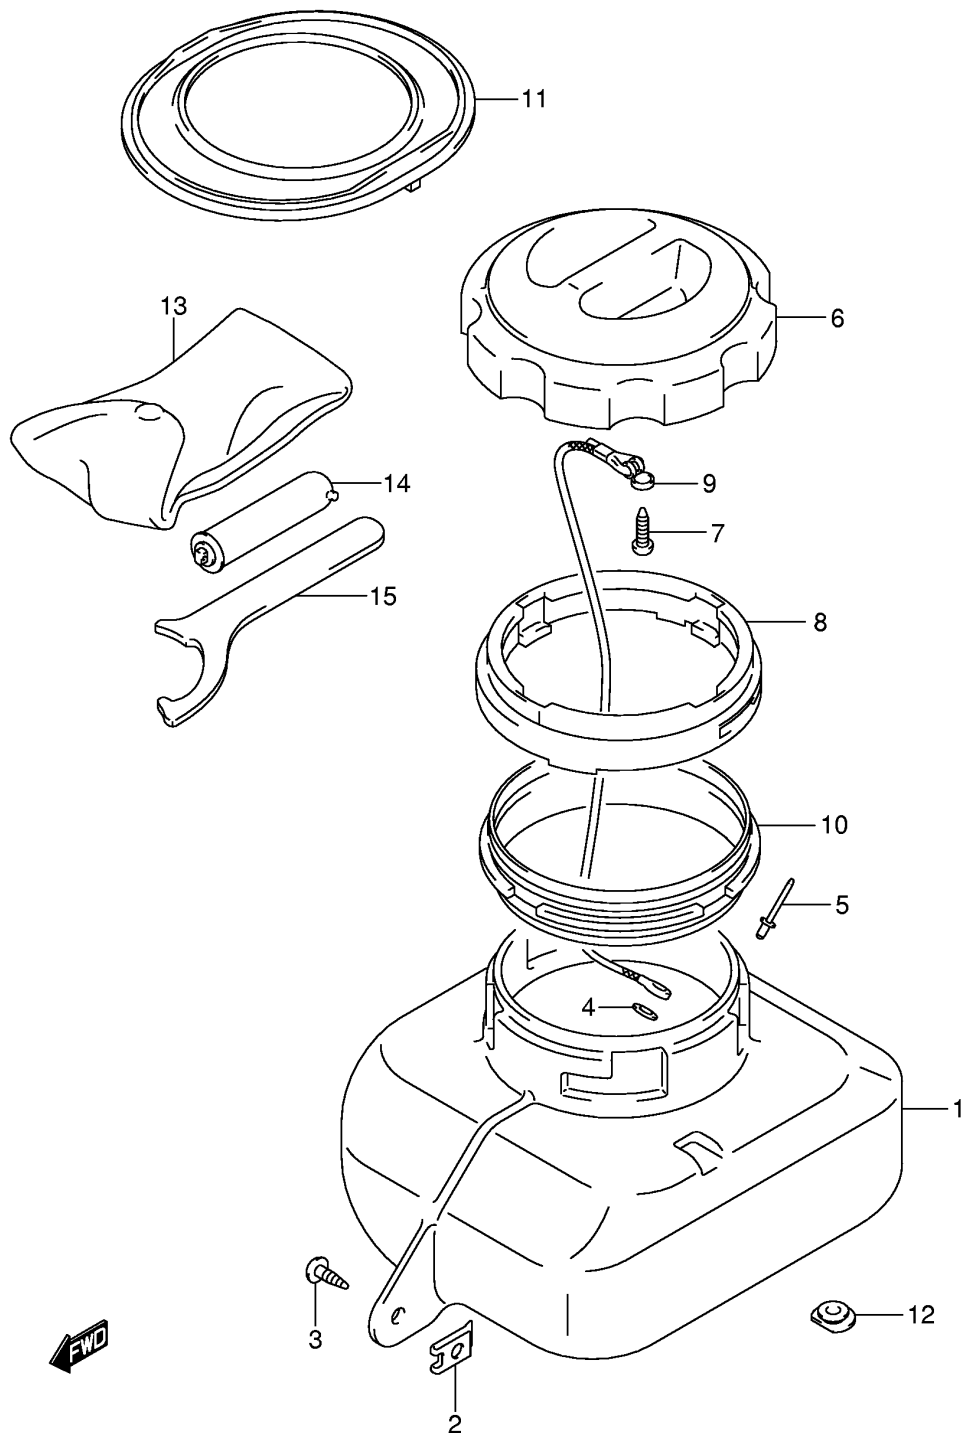

Ref No	Part No	Description
1	92111-31G00	Body, Front Box
2	09148-05038	Nut
3	03541-05163	Screw
4	08322-01047	Washer
5	09229-04038	Rivet
6	92112-31G00	Lid, Front Box
7	03512-05123	Screw
8	92113-03G00	Holder
9	92114-03G00	Stopper, Front Box
10	92141-31G00	Cushion, Front Box
11	92142-31G00	Cushion, No.1
12	09250-10011	Plug
13	09800-21053	Tool Assy
14	96200-18A02	Gauge, Air
15	09822-00003	Clamp, Wrench