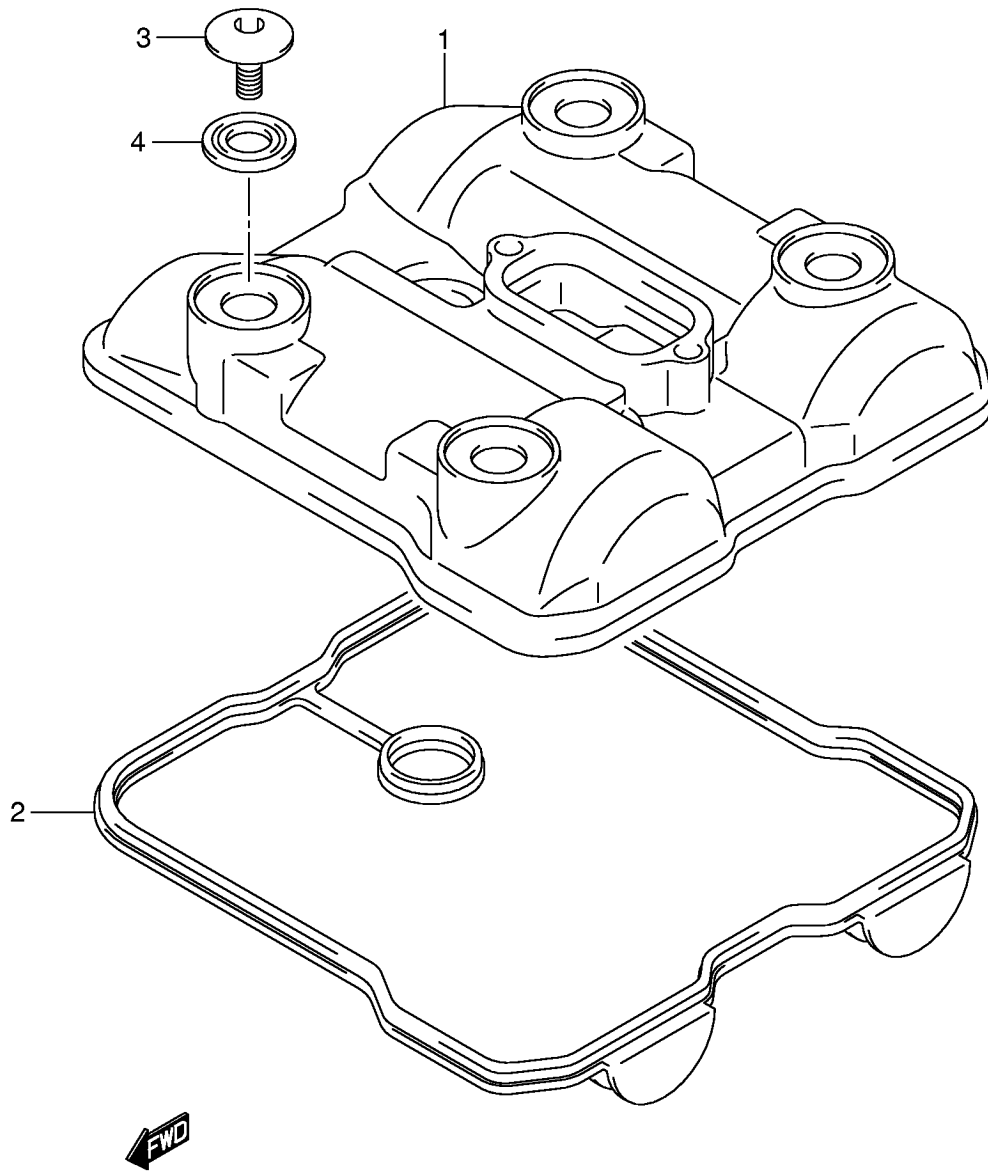

Ref No	Part No	Description
1	11171-31G00	Cover, Cylinder Head
2	11173-31G00	Gasket, Cyl Head Cover
3	09106-07009	Bolt, 7x17.5
4	09161-11008	Washer

Ref No	Part No	Description
1	11100-31G00	Head Assy, Cylinder
2	09103-06266	• Bolt, 6x40
3	09206-08001	• Pin, 6.2x8x11
4	11115-32E70	Guide, Valve (os:0.3)
5	11141-31G00	Gasket, Cylinder Head
6	11161-31G00	Bolt, Cylinder Head (l:200)
7	09103-06060	Bolt, 6x100
8	09103-06103	Bolt, 6x70
9	04211-13189	Pin
10	07120-06123	Plug
11	09168-06023	Gasket, 5.8x13x1.2
12	09482-00528	Plug, Spark (cr6e)
12	09482-00529	Plug, Spark (u20esr-n)
12	09482-00456	Plug, Spark (cr8e)
12	09482-00457	Plug, Spark (u24esr-n)
12	09482-00516	Plug, Spark (cr7e)
12	09482-00515	Plug, Spark (u22esr-n)
12	09482-00458	Plug, Spark (cr9e)
12	09482-00459	Plug, Spark (u27-esr-n)
13	13101-31G00	Pipe Assy, Intake
14	09106-06105	Bolt, Intake Pipe
15	09402-62208	Clamp, Intake Pipe
16	13650-10G00	Sensor, Water Pump
17	09168-12017	Gasket, Water Temp Sensor
18	17661-31G00	Cover
19	17670-06G60	Thermostat
20	01550-08253	Bolt
21	11653-31G00	Plate, Eng Mtg Damper
22	11654-31G00	Damper, Eng Mtg
23	11655-31G00	Stopper, Eng Mtg
24	01550-08123	Bolt

Ref No	Part No	Description
1	11211-31G00-0F0	Cylinder
2	11241-31G00	Gasket, Cylinder
3	04211-13189	Pin
4	01421-06203	Bolt, Stud
5	08316-10063	Nut
6	17857-31G00	Union, Water Hose
7	09280-21015	O-ring (d:2.7,id:21.4)
8	07130-06123	Bolt