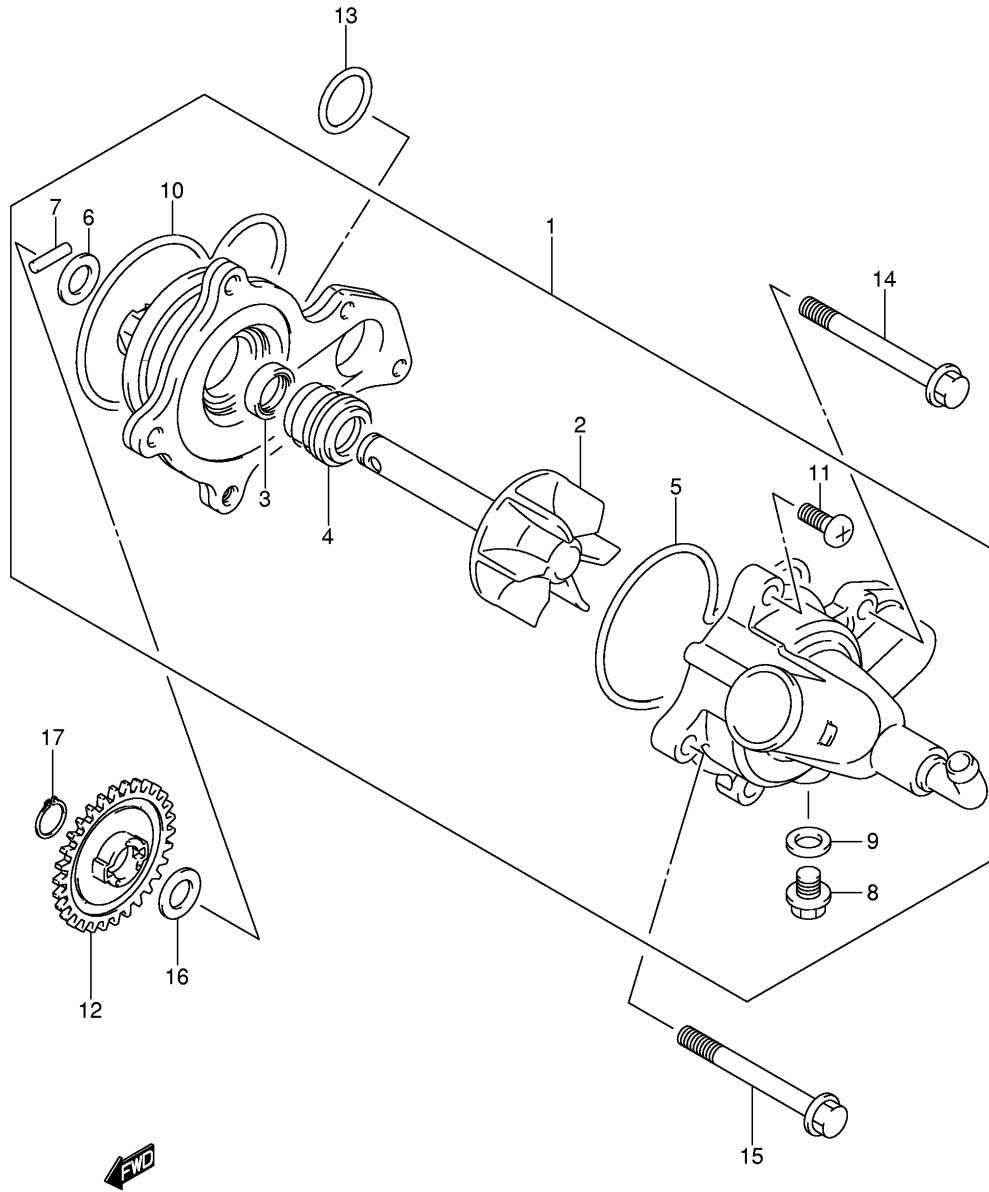

Ref No	Part No	Description
1	17400-31G00	Pump Assy, Water
2	17491-31G00	. Impeller
3	17470-02F00	. Seal, Water Pump Shaft
4	17431-07G00	. Oil Seal
5	17418-31G00	. O Ring
6	17432-07G00	. Washer
7	17482-03G00	. Pin
8	17415-20920	. Bolt, Drain
9	09168-08016	. Gasket, 8.2x14x1
10	17435-31G00	. O Ring
11	02112-06163	. Screw
12	17461-31G00	Gear, Water Pump Driven
13	09280-22001	O-ring (d:2.4,id:21.8)
14	01547-06453	Bolt
15	01547-06553	Bolt
16	09181-10158	Washer, 10x18x0.5
17	08331-31106	Circlip