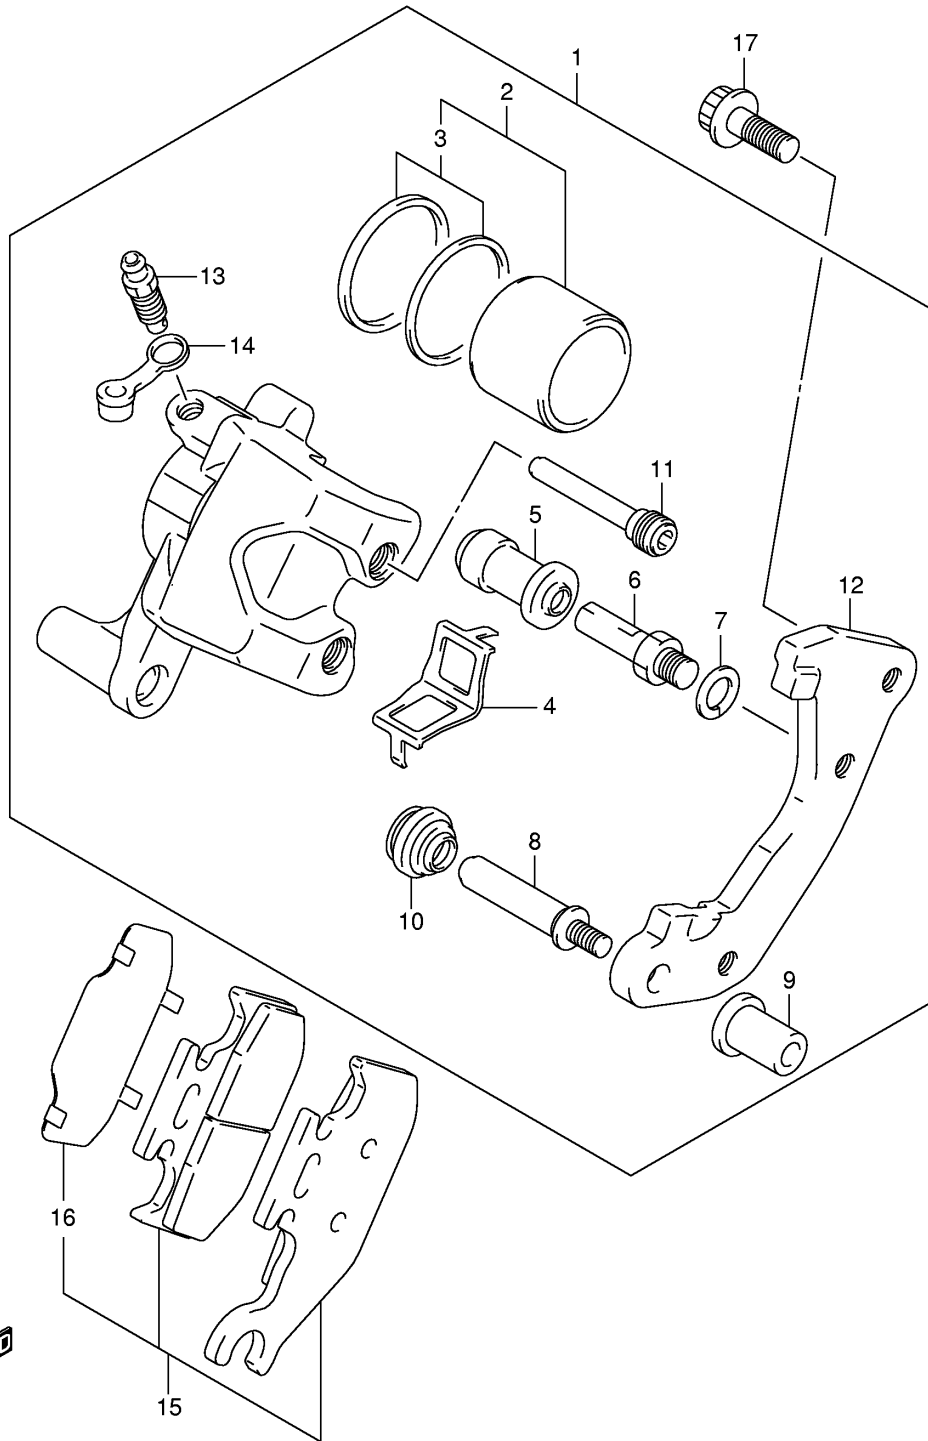

Ref No	Part No	Description
1	59100-31G00-999	Caliper Assy, Front Rh
1	59300-31G00-999	Caliper Assy, Front Lh
2	59300-13810	• . Piston Set
3	69100-13820	•• . Seal Set, Piston
4	59315-27C00	• . Spring, Pad
5	59386-13A00	• . Boot
6	59382-13A00	• . Pin
7	59314-13A00	• . Washer
8	59387-00B20	• . Pin
9	59388-00B20	• . Nut
10	59303-14500	• . Boot
11	59145-39D00	• . Pin, Hanger
12	59151-31G00	• . Bracket, Rh
12	59351-31G00	• . Bracket, Lh
13	59121-01A00	• . Bleeder
14	59122-01A00	• . Cap
15	59100-31850	Pad & Shim Set Rh
15	59100-31860	Pad & Shim Set Lh
16	69132-28C00	• . Shim
17	09106-08176	Bolt (8x20)