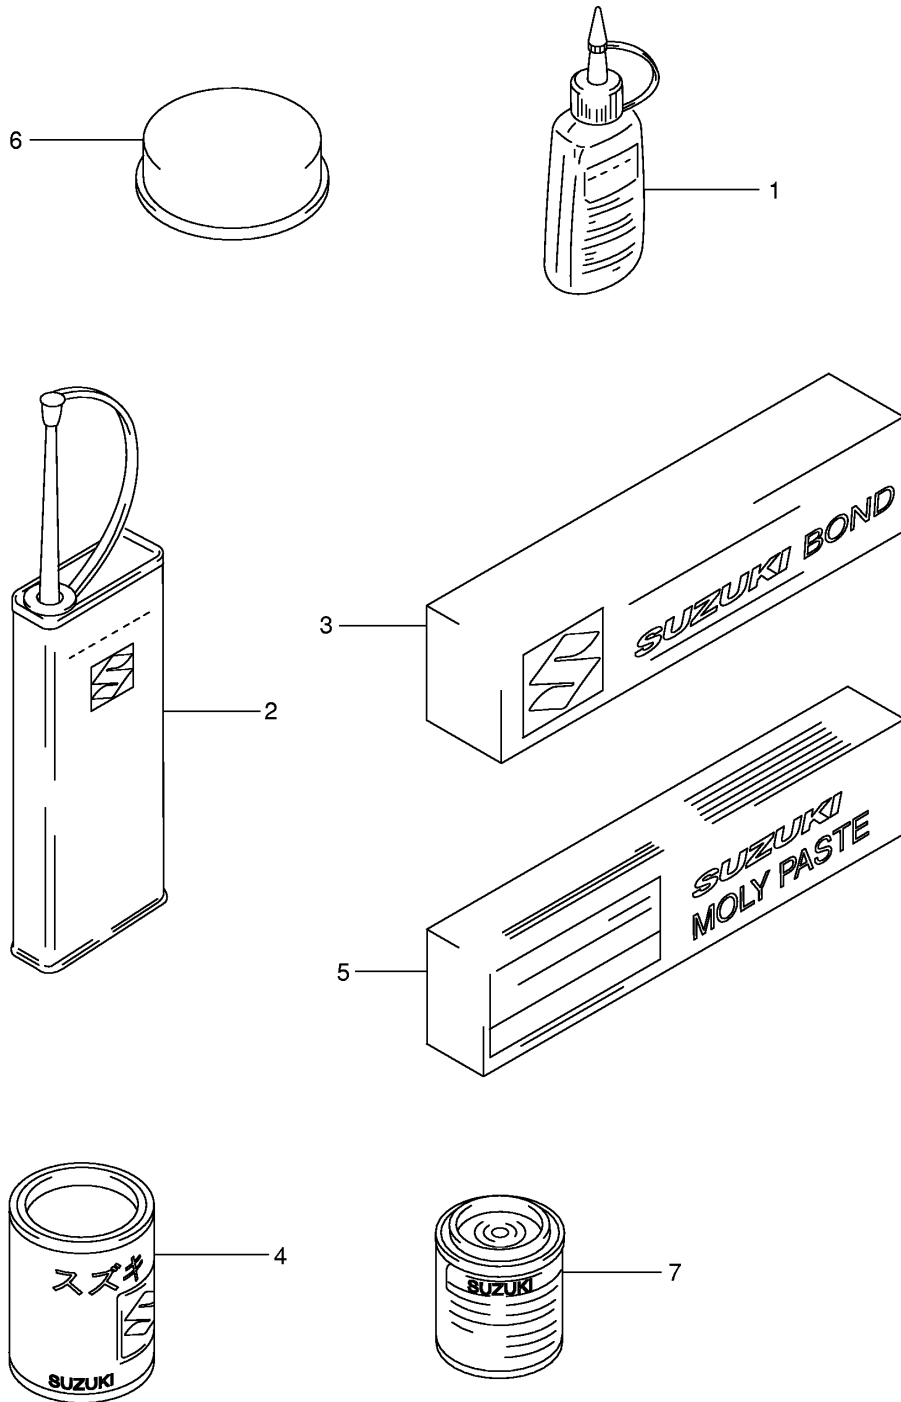

Ref No	Part No	Description
1	99104-32030	Thread Lock, Super (1363a)
1	99000-32050	Thread Lock, Super (1342)
1	99000-32100	Thread Lock, Super (1305)
1	99104-32020	Thread Lock, Super (1361a)
1	99000-32130	Thread Lock, Super (1360)
2	99000-32040	Thread Lock Cement
3	99000-31140	Suzuki Bond (1207b)(black)
3	99000-31110	Suzuki Bond (1215)
4	99000-25030	Suzuki Super Grease
5	99000-25140	Suzuki Moly Paste
6	99000-25110	Suzuki Pbc Grease
7	99000-10109-019	Paint (black)