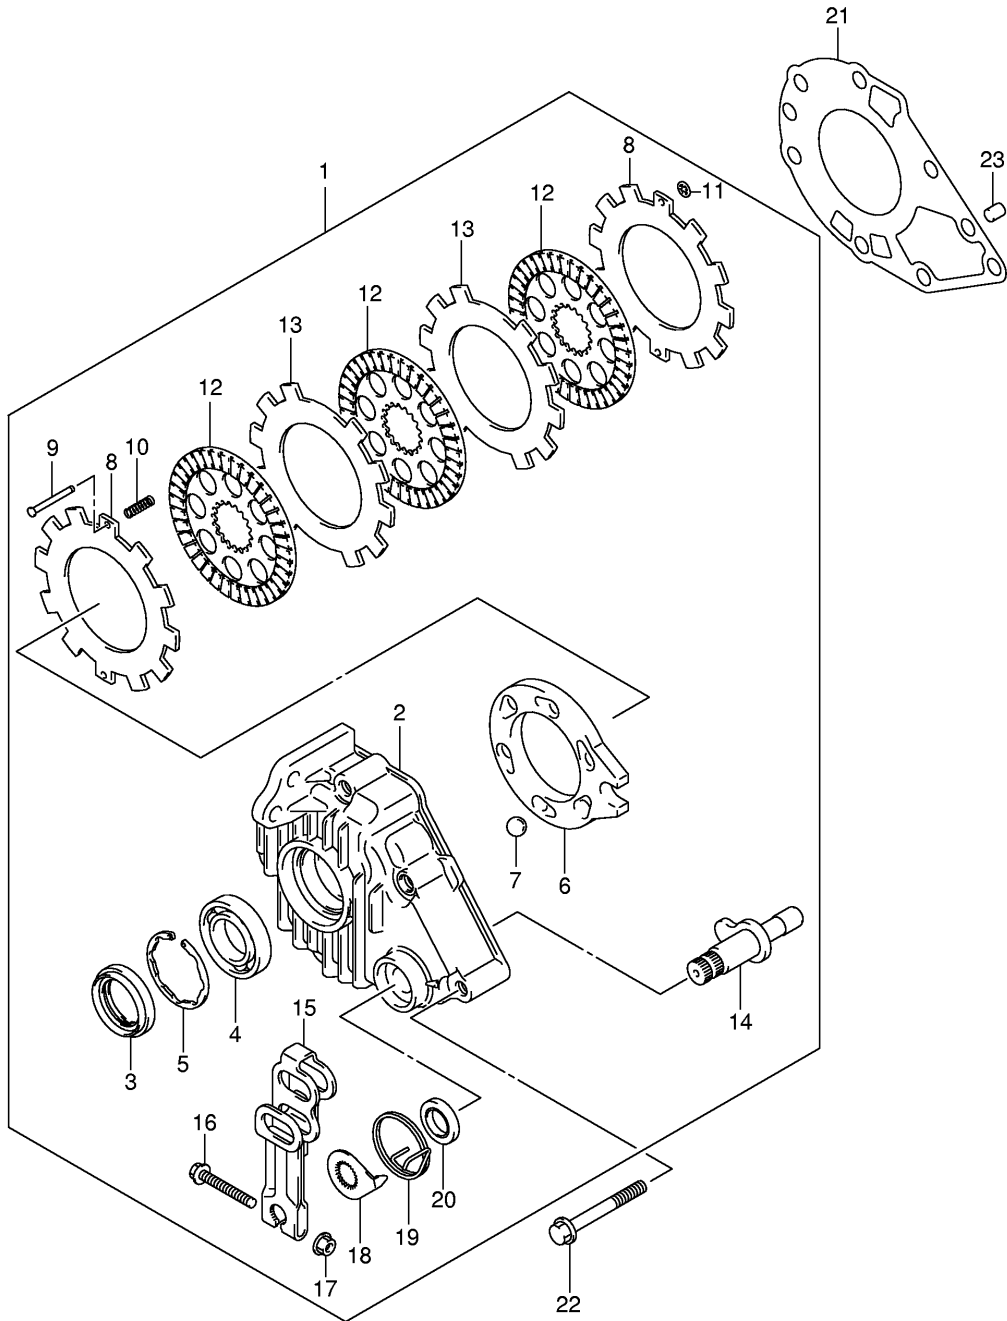

Ref No	Part No	Description
1	64200-31G00	Brake Assy, Rear
2	64290-31G00	. Case, Rear Brake
3	09283-34013	. Seal, Rear Brake Case
4	08113-60050	. Bearing
5	64215-31G00	. Circlip, Rr Brake Case
6	64292-31G00	. Plate, Pressure
7	64295-31G00	. Ball
8	64293-31G00	. Plate, Side
9	64297-31G00	. Pin, Side Plate
10	64296-31G00	. Sprig, Side Plate
11	64298-31G00	. Nut, Side Plate
12	64420-31G00	. Plate, Friction
13	64294-31G00	. Plate, Separator
14	64440-31G00	. Cam, Rear Brake
15	64451-31G00	. Lever, Rr Brake Cam
16	64455-31G00	. Bolt, Rr Brake Cam Lever
17	64456-31G00	. Nut, Rr Brake Cam Lever
18	64492-31G00	. Plate, Brake Lining Indicator
19	64484-31G00	. Spring, Rr Brake Cam Lever
20	64443-31G00	. Seal, Rr Brake Cam
21	64124-31G00	Gasket, Rr Brake Case
22	09103-08332	Bolt, Rr Brake Case
23	09261-09002	Pin, Rr Brake Case Knock