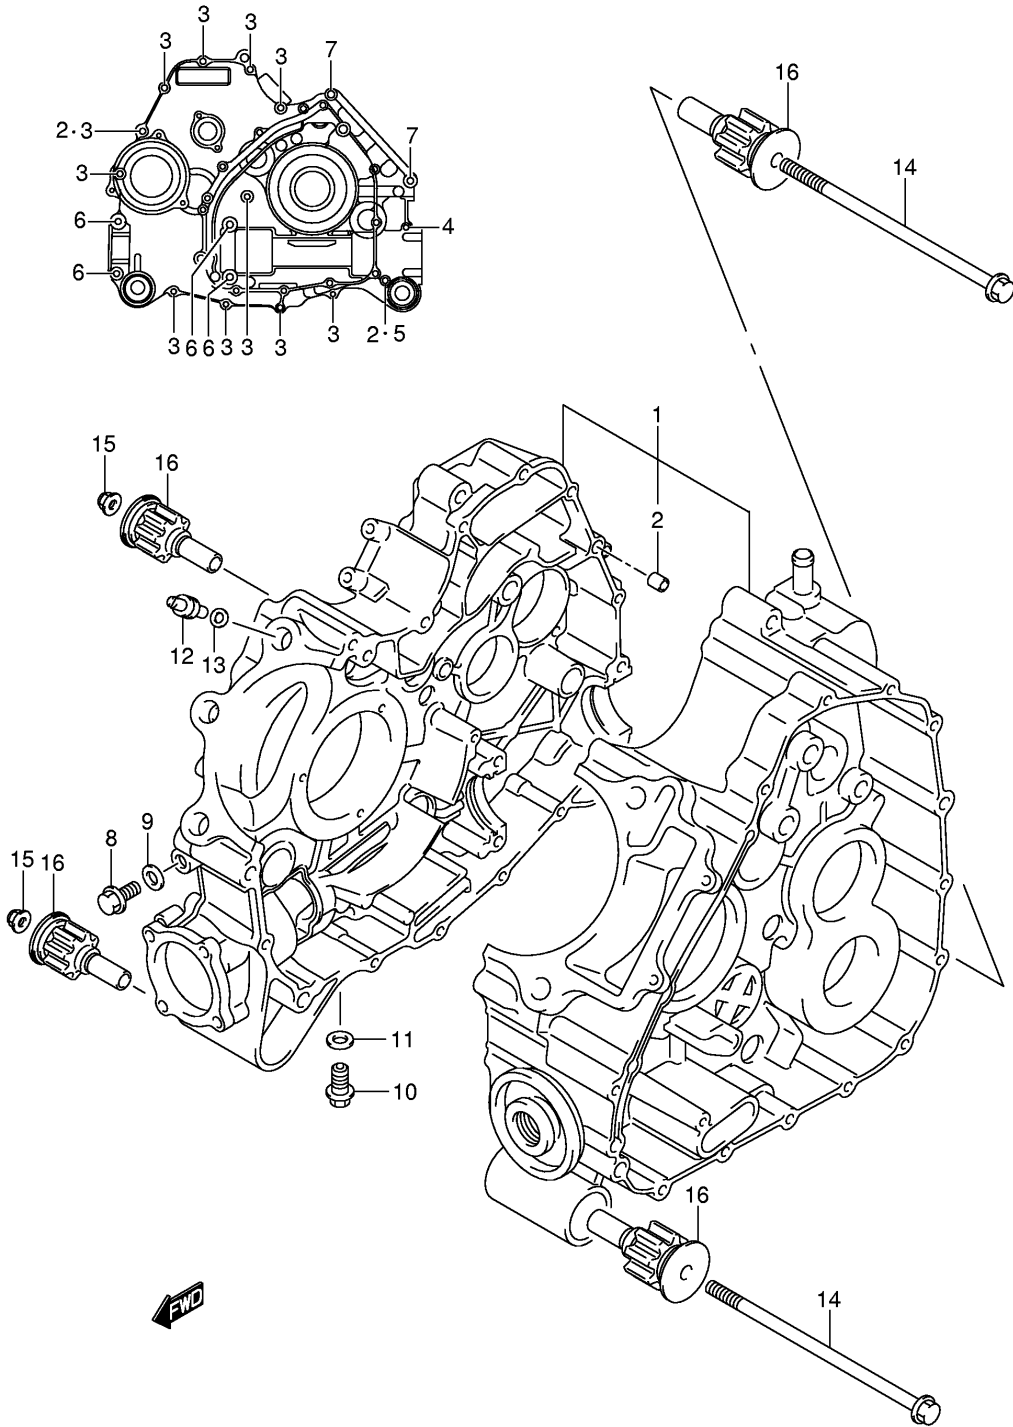

Ref No	Part No	Description
1	11171-31G00	Cover, Cylinder Head
2	11173-31G00	Gasket, Cyl Head Cover
3	09106-07009	Bolt, 7x17.5
4	09161-11008	Washer

Ref No	Part No	Description
1	11100-31G00	Head Assy, Cylinder
2	09103-06266	• Bolt, 6x40
3	09206-08001	• Pin, 6.2x8x11
4	11115-32E70	Guide, Valve (os:0.3)
5	11141-31G00	Gasket, Cylinder Head
6	11161-31G00	Bolt, Cylinder Head (l:200)
7	09103-06060	Bolt, 6x100
8	09103-06103	Bolt, 6x70
9	04211-13189	Pin
10	07120-06123	Plug
11	09168-06023	Gasket, 5.8x13x1.2
12	09482-00528	Plug, Spark (cr6e)
12	09482-00529	Plug, Spark (u20esr-n)
12	09482-00456	Plug, Spark (cr8e)
12	09482-00457	Plug, Spark (u24esr-n)
12	09482-00516	Plug, Spark (cr7e)
12	09482-00515	Plug, Spark (u22esr-n)
12	09482-00458	Plug, Spark (cr9e)
12	09482-00459	Plug, Spark (u27-esr-n)
13	13101-31G00	Pipe Assy, Intake
14	09106-06105	Bolt, Intake Pipe
15	09402-62208	Clamp, Intake Pipe
16	13650-10G00	Sensor, Water Pump
17	09168-12017	Gasket, Water Temp Sensor
18	17661-31G00	Cover
19	17670-06G60	Thermostat
20	01550-08253	Bolt
21	11653-31G00	Plate, Eng Mtg Damper
22	11654-31G00	Damper, Eng Mtg
23	11655-31G00	Stopper, Eng Mtg
24	01550-08123	Bolt

Ref No	Part No	Description
--------	---------	-------------

1	11300-31810	Crankcase Set
2	04211-11169	• Pin
3	01547-06503	• Bolt
4	01547-06803	• Bolt
5	01547-06903	• Bolt
6	01550-08503	• Bolt
7	01550-08753	• Bolt
8	01550-08123	Plug, Oil Gallery
9	09168-08016	Gasket
10	09247-12104	Plug, Oil Drain
11	09168-12002	Gasket
12	09493-20014	Jet, T/m Oil Gallery
13	09280-04004	O-ring
14	09103-10118	Bolt, Eng Mtg (l:195)
15	09159-10058	Nut, Eng Mtg
16	11651-31G00	Bush, Eng Mtg

Ref No	Part No	Description
1	12600-31810	Clutch Set, Starter
2	09263-35042	• . Bearing, 35x45x20
3	09106-08106	Bolt, 8x20
4	12612-31G00	Gear, Starter Idle No.2
5	09206-12007	Pin, Starter Idle Gear No.2
6	12600-31G00	Limiter Assy, Starter Idle Gear
7	12618-31G00	Bush, Limiter Gear Shaft
8	08211-10221	Washer
9	09262-12001	Bearing, 12x28x8
10	08331-41286	Circlip