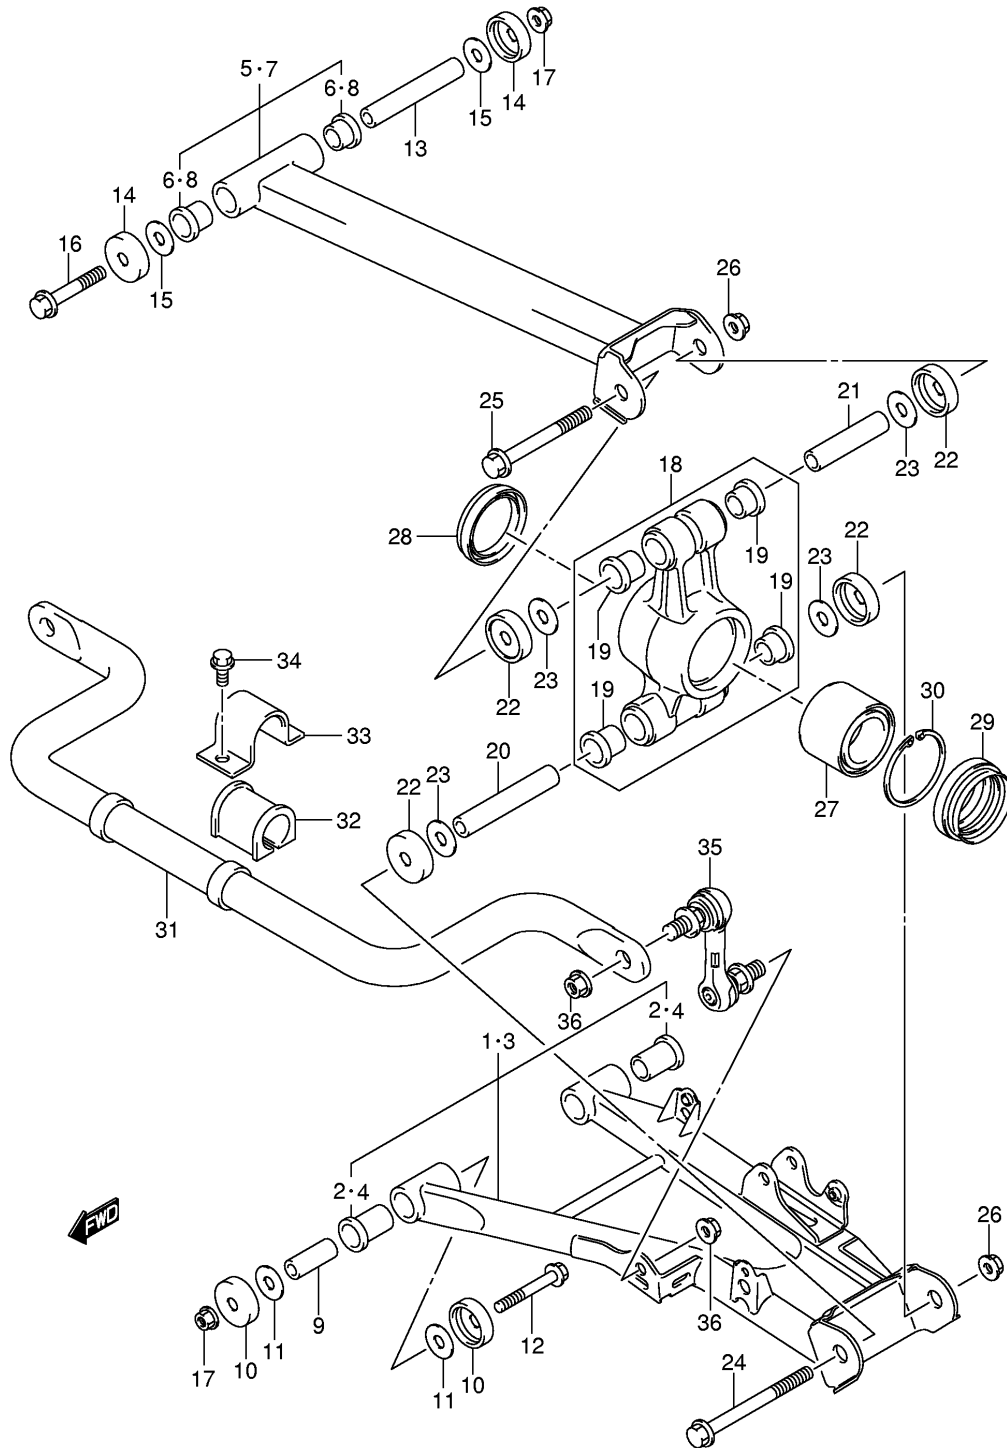

Ref No	Part No	Description
1	61510-31810	Arm Set, Rr Suspension Lower, R
2	61551-31G00	• . Bush, Rr Spnsn Arm Lower
3	61520-31810	Arm Set, Rr Suspension Lower, L
4	61551-31G00	• . Bush, Rr Spnsn Arm Lower
5	61530-31810	Arm Set, Rr Suspension Upper, R
6	51236-40B00	• . Bush, Rr Spnsn Arm Upper
7	61540-31810	Arm Set, Rr Suspension Upper, L
8	51236-40B00	• . Bush, Rr Spnsn Arm Upper
9	61552-31G00	Spacer, Rr Spnsn Arm Lower
10	51255-18900	Seal, Rr Spnsn Arm Lower
11	08211-10281	Washer, Rr Spnsn Arm Lower
12	09103-10386	Bolt, Rr Spnsn Arm Lower
13	51251-18901	Spacer, Rr Spnsn Arm Upper
14	51255-18900	Seal, Rr Spnsn Arm Upper
15	08211-10281	Washer, Rr Spnsn Arm Upper
16	09103-10388	Bolt, Rr Spnsn Arm Upper
17	09159-10058	Nut, Rr Spnsn Arm Pivot
18	61600-31810	Knuckle Set, Rr Suspension
19	51236-40B00	• . Bush, Rr Knuckle
20	51251-18901	Spacer, Rr Knuckle Lower
21	61553-31G00	Spacer, Rr Knuckle Upper
22	51255-18900	Seal, Rr Knuckle Dust
23	08211-10281	Washer, Rr Knuckle
24	09103-10388	Bolt, Rr Knuckle Lower
25	09103-10387	Bolt, Rr Knuckle Upper
26	09159-10058	Nut, Rr Knuckle
27	43440-84F00	Bearing, Rr Hub
28	61615-31G00	Seal, Rear Hub Inner Dust
29	61616-31G00	Seal, Rear Hub Outer Dust
30	08331-41629	Clip, Hub Bearing
31	61651-31G00	Bar, Rr Stabilizer
32	42412-82CA0	Bush, Rr Stabilizer
33	42415-66D00	Plate, Rr Stabilizer
34	09103-08283	Bolt, Rr Stabilizer Plate
35	61660-31G00	Joint, Rr Stabilizer
36	08319-31103	Nut, Rr Stabilizer Join