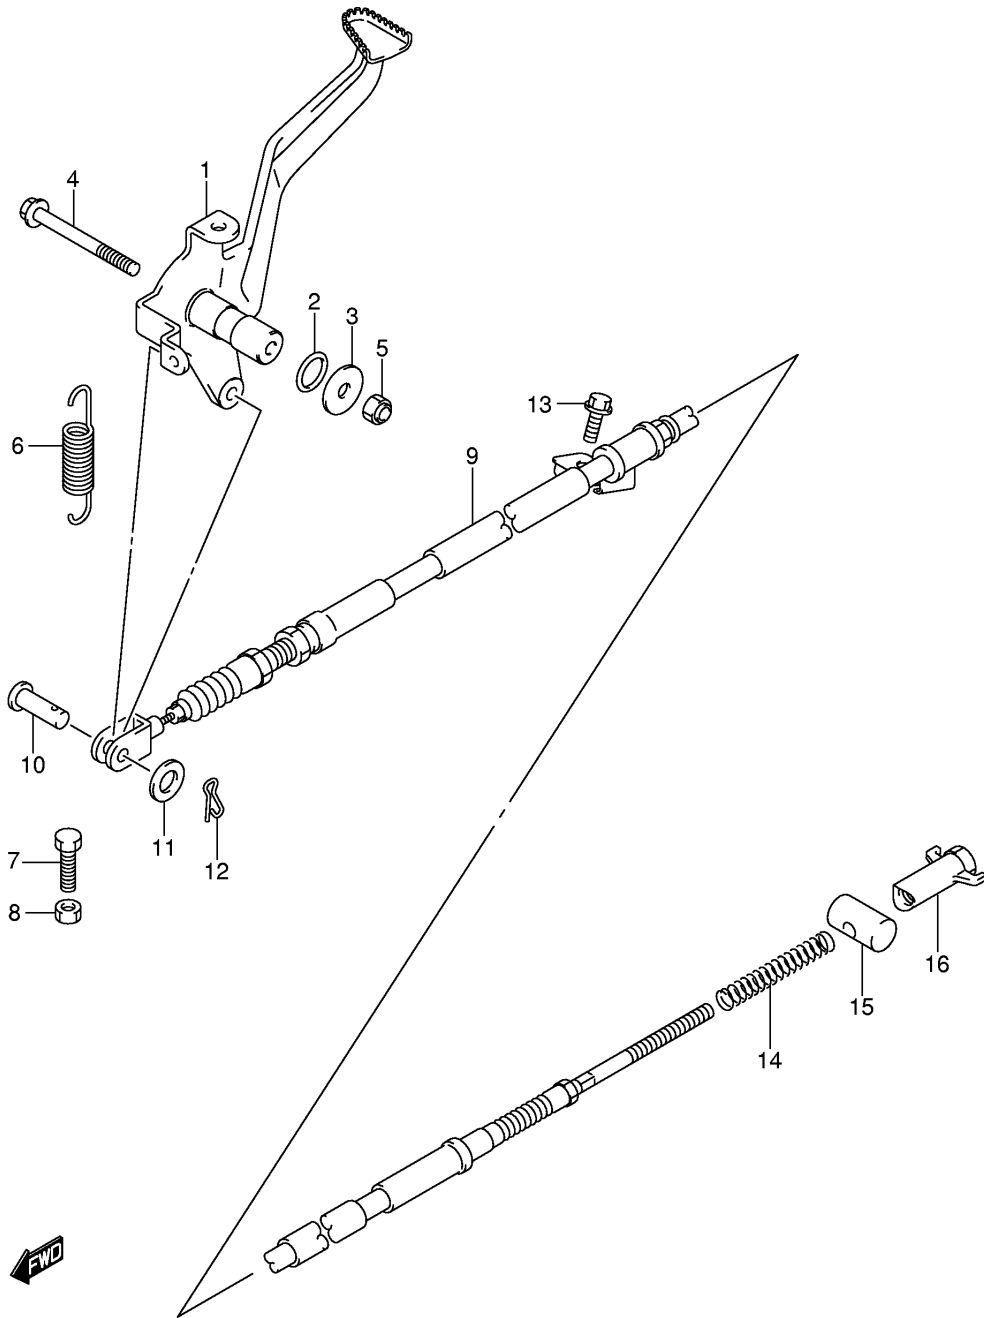

Ref No	Part No	Description
1	43110-31G00	Pedal, Brake
2	09280-14011	O Ring
3	09160-06138	Washer
4	01550-06653	Bolt
5	08319-21063	Nut
6	09443-12019	Spring, Return
7	01500-06203	Bolt, Adjuster
8	08310-00063	Nut
9	58510-31G00	Cable, Rear Brake
10	09200-05001	Pin, Front
11	08322-01063	Washer
12	09385-06012	Cotter Pin
13	01550-06163	Bolt, Cable
14	09440-08042	Spring
15	09209-13006	Pin
16	09150-06015	Nut