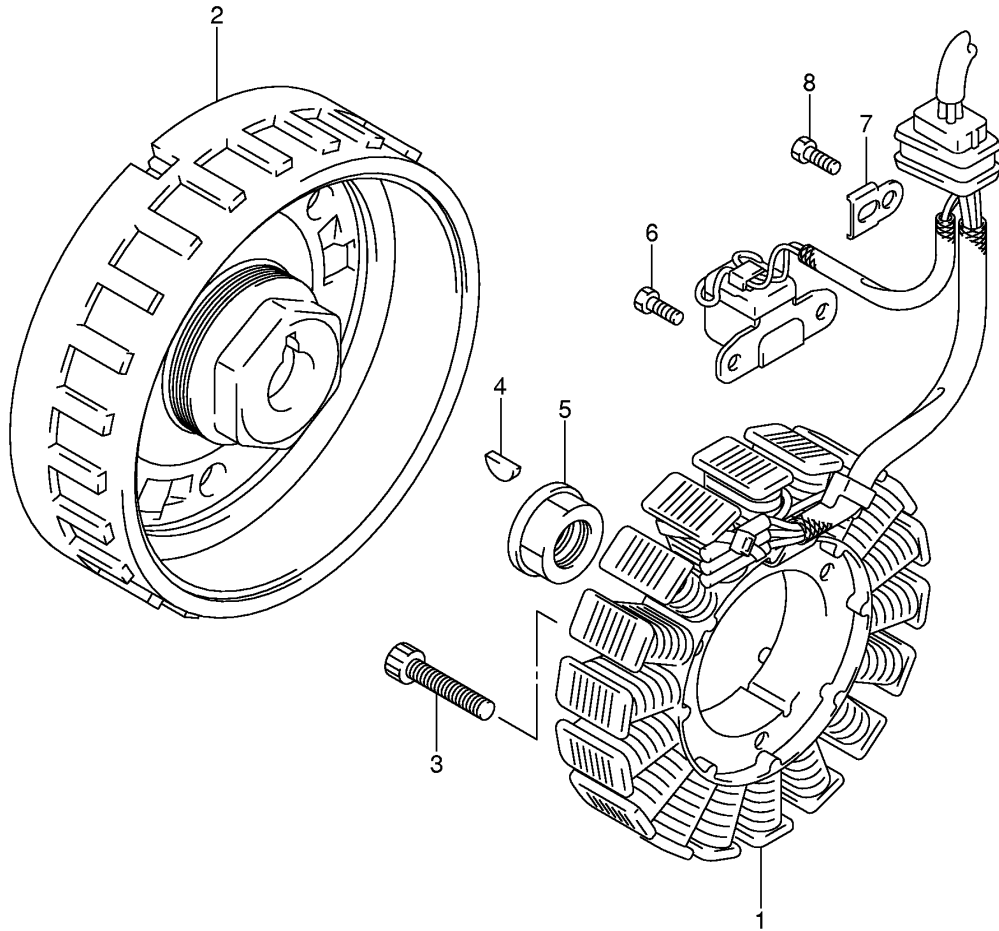

Ref No	Part No	Description
1	32101-31G00	Stator Assy, Magneto
2	32102-31G00	Rotor Assy, Magneto
3	07130-06303	Bolt, Magneto Stator
4	08341-31059	Key, Magneto Rotor
5	31792-18A00	Nut, Magneto Rotor
6	09100-05019	Bolt, Sensor (5x10)
7	31497-45000	Clamp, Magneto Lead
8	09100-05019	Bolt, Clamp No.1 (5x10)