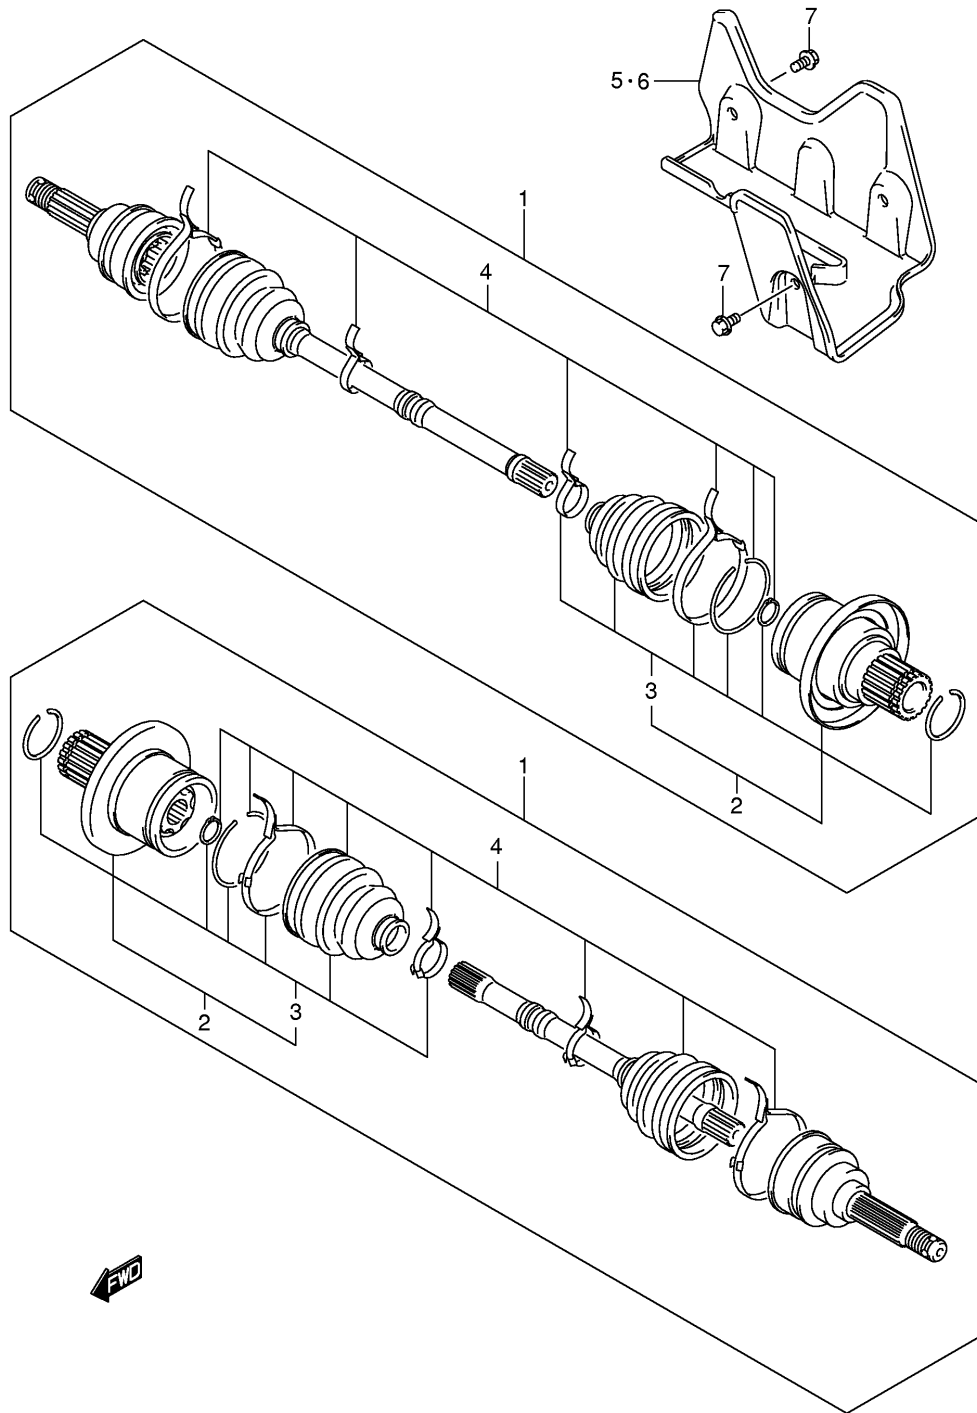

Ref No	Part No	Description
1	64901-31G00	Shaft Assy, Rear Drive
2	64933-31G00	• . Joint Set
3	64931-31G00	•• .. Boot Set, Inner
4	64930-31G00	• . Boot Set, Outer
5	64903-31G00	Protector, Rr Drive Shaft, R
6	64904-31G00	Protector, Rr Drive Shaft, L
7	09111-06063	Bolt, Rr Drive Shaft Pr