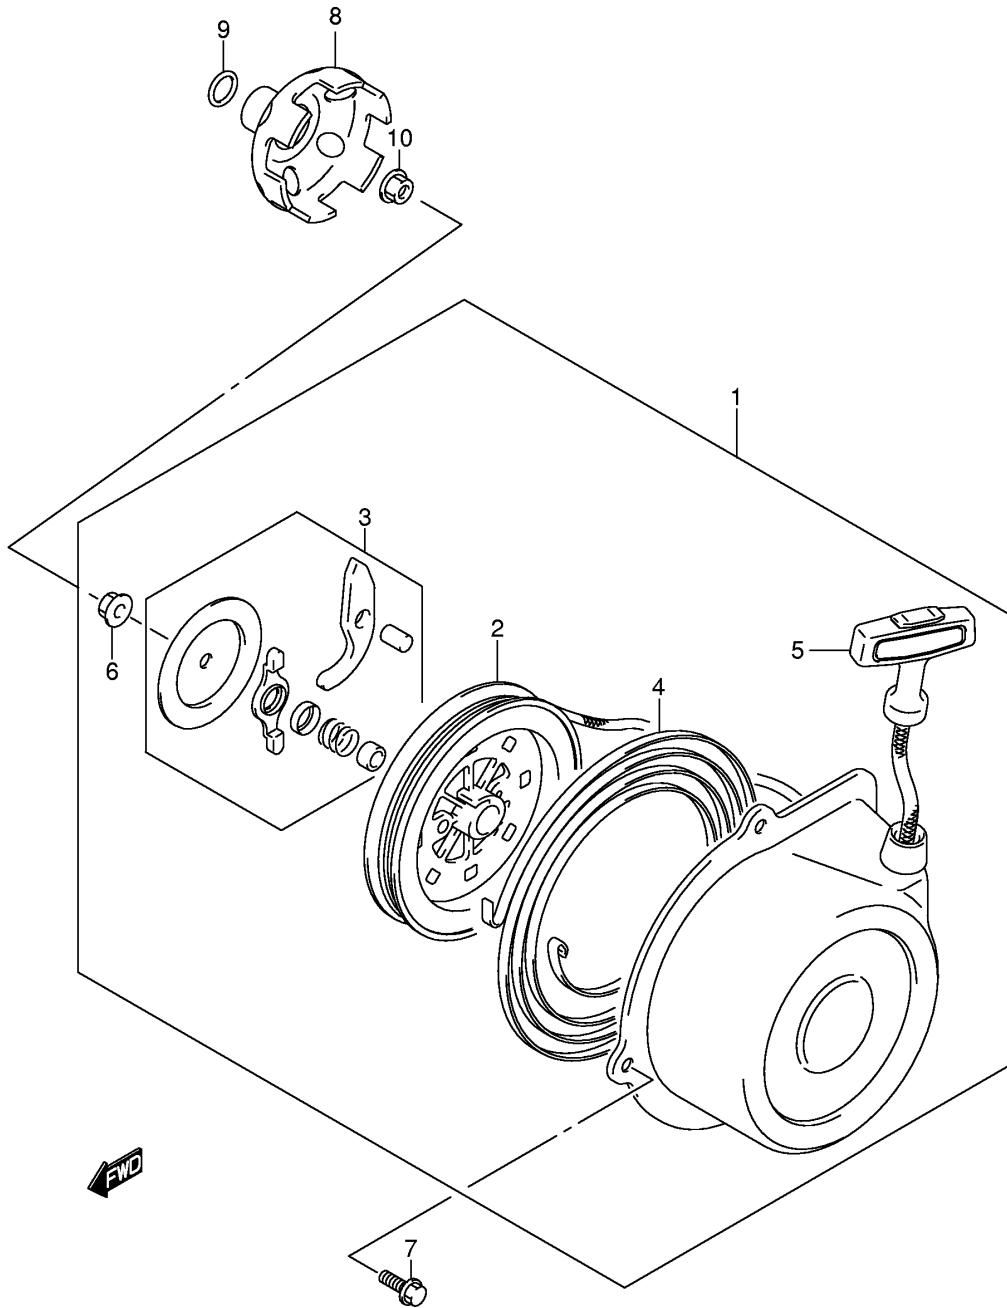

Ref No	Part No	Description
1	18100-24503	Starter Assy, Recoil
2	18120-24500	. Reel
3	18130-24400	. Ratchet Set
4	18142-24400	. Spring, Spiral
5	18200-24501	. Rope Assy
6	08316-10063	. Nut
7	09103-06236	Bolt, 6x12
8	18410-09F02	Cup, Starter
9	09280-12009	O-ring (d:1.9,id:12.6)
10	08316-10103	Nut